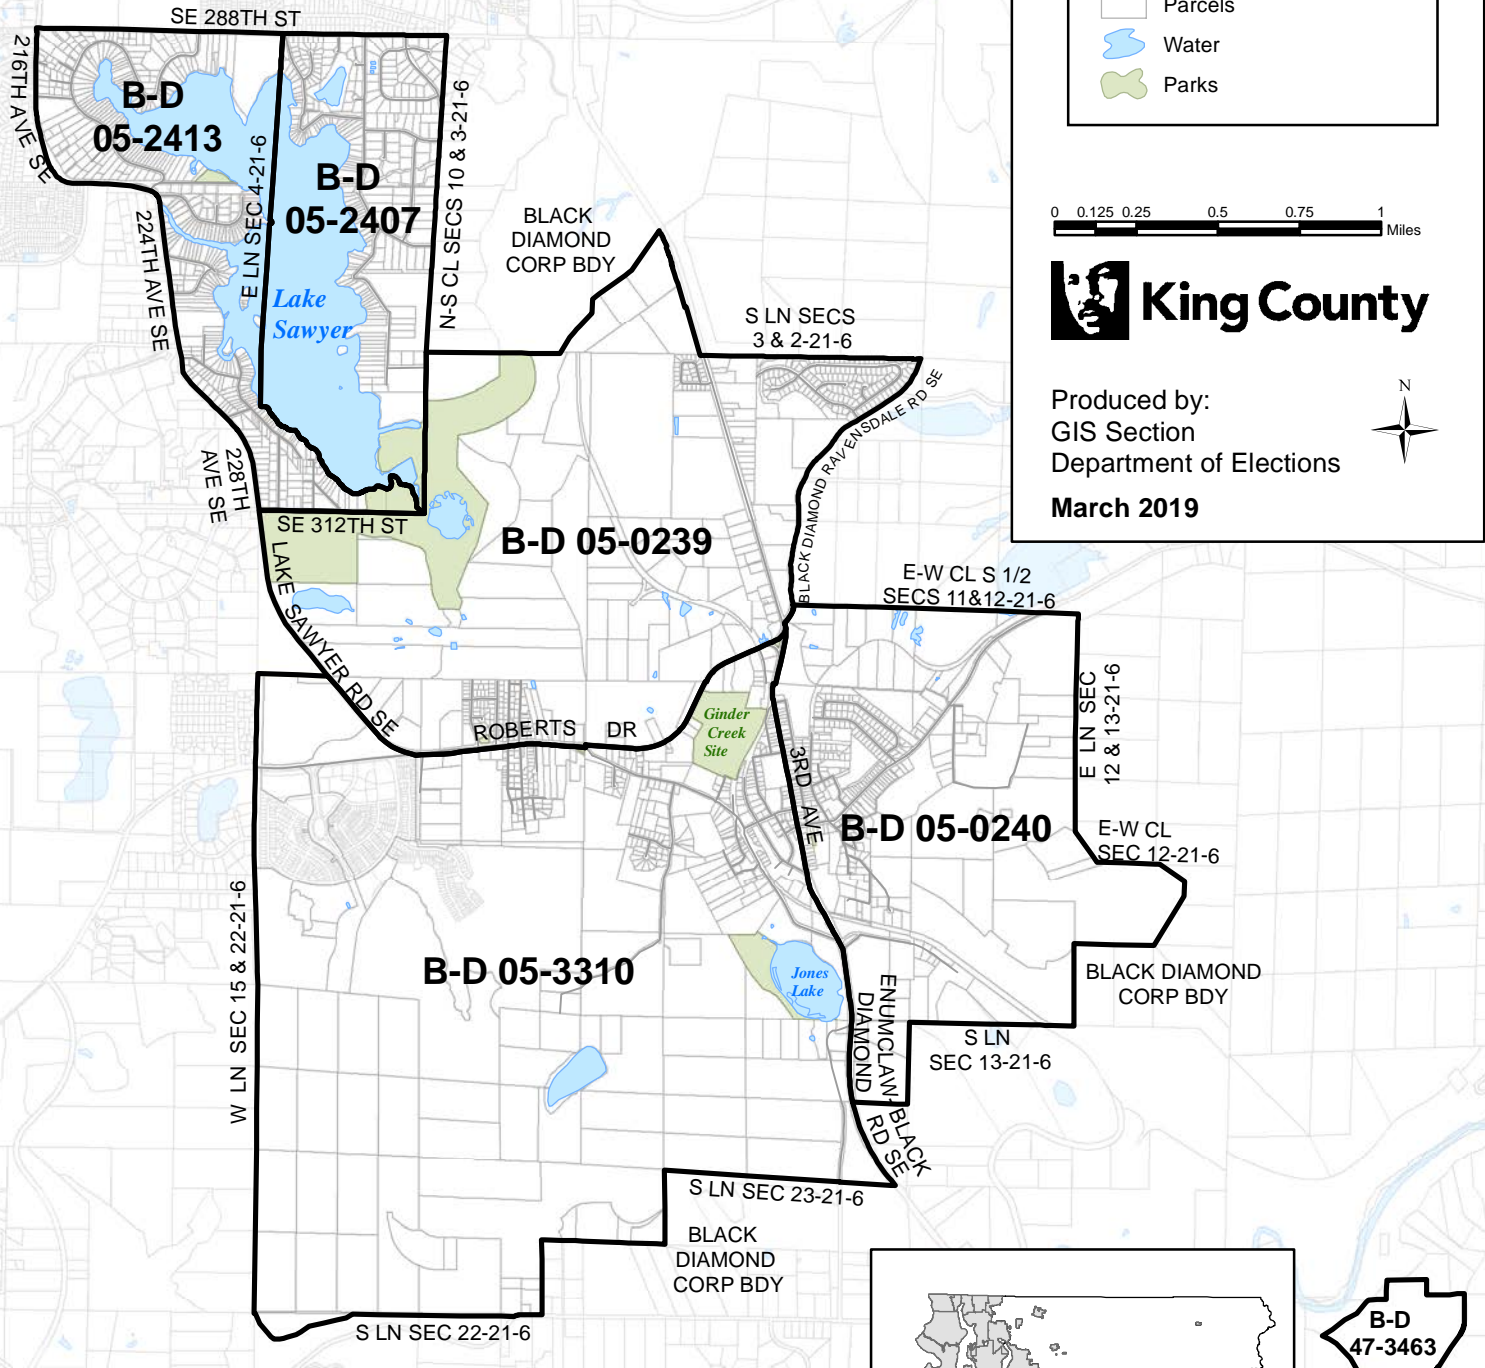

City of Black Diamond

Legend

- 2019 Precinct Boundaries
- Streets
- Parcels
- Water
- Parks

Produced by:
GIS Section
Department of Elections

March 2019

The information included on this map has been compiled by King County staff from a variety of sources and is subject to change without notice. King County makes no representations or warranties, express or implied, as to accuracy, completeness, timeliness, or rights to the use of such information. This document is not intended for use as a survey product. King County shall not be liable for any general, special, indirect, incidental, or consequential damages including, but not limited to, lost revenues or lost profits resulting from the use or misuse of the information contained on this map. Any sale of this map or information on this map is prohibited except by written permission of King County.

Location Map