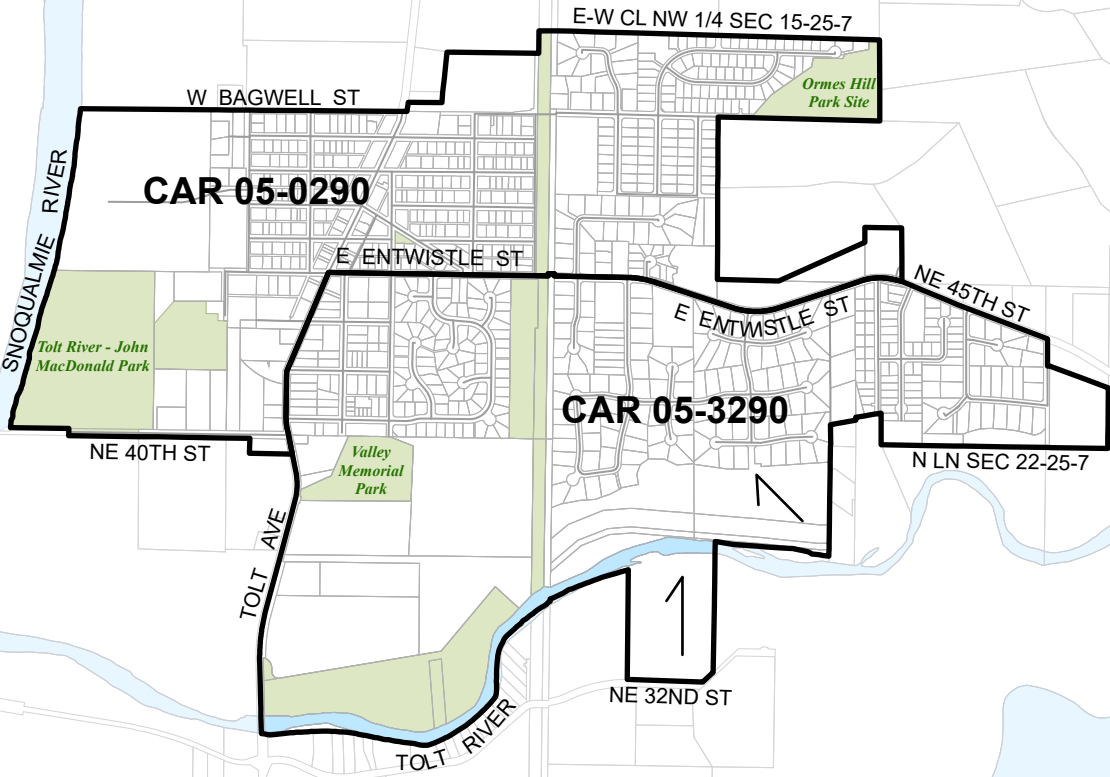

City of Carnation

Legend

- 2021 Precinct Boundaries
- Streets
- Water
- Park
- Parcel

N

Produced by:
GIS Section
Department of Elections
April 2021

The information included on this map has been compiled by King County staff from a variety of sources and is subject to change without notice. King County makes no representations or warranties, express or implied, as to accuracy, completeness, timeliness, or rights to the use of such information. This document is not intended for use as a survey product. King County shall not be liable for any general, special, indirect, incidental, or consequential damages including, but not limited to, lost revenues or lost profits resulting from the use or misuse of the information contained on this map. Any sale of this map or information on this map is prohibited except by written permission of King County.