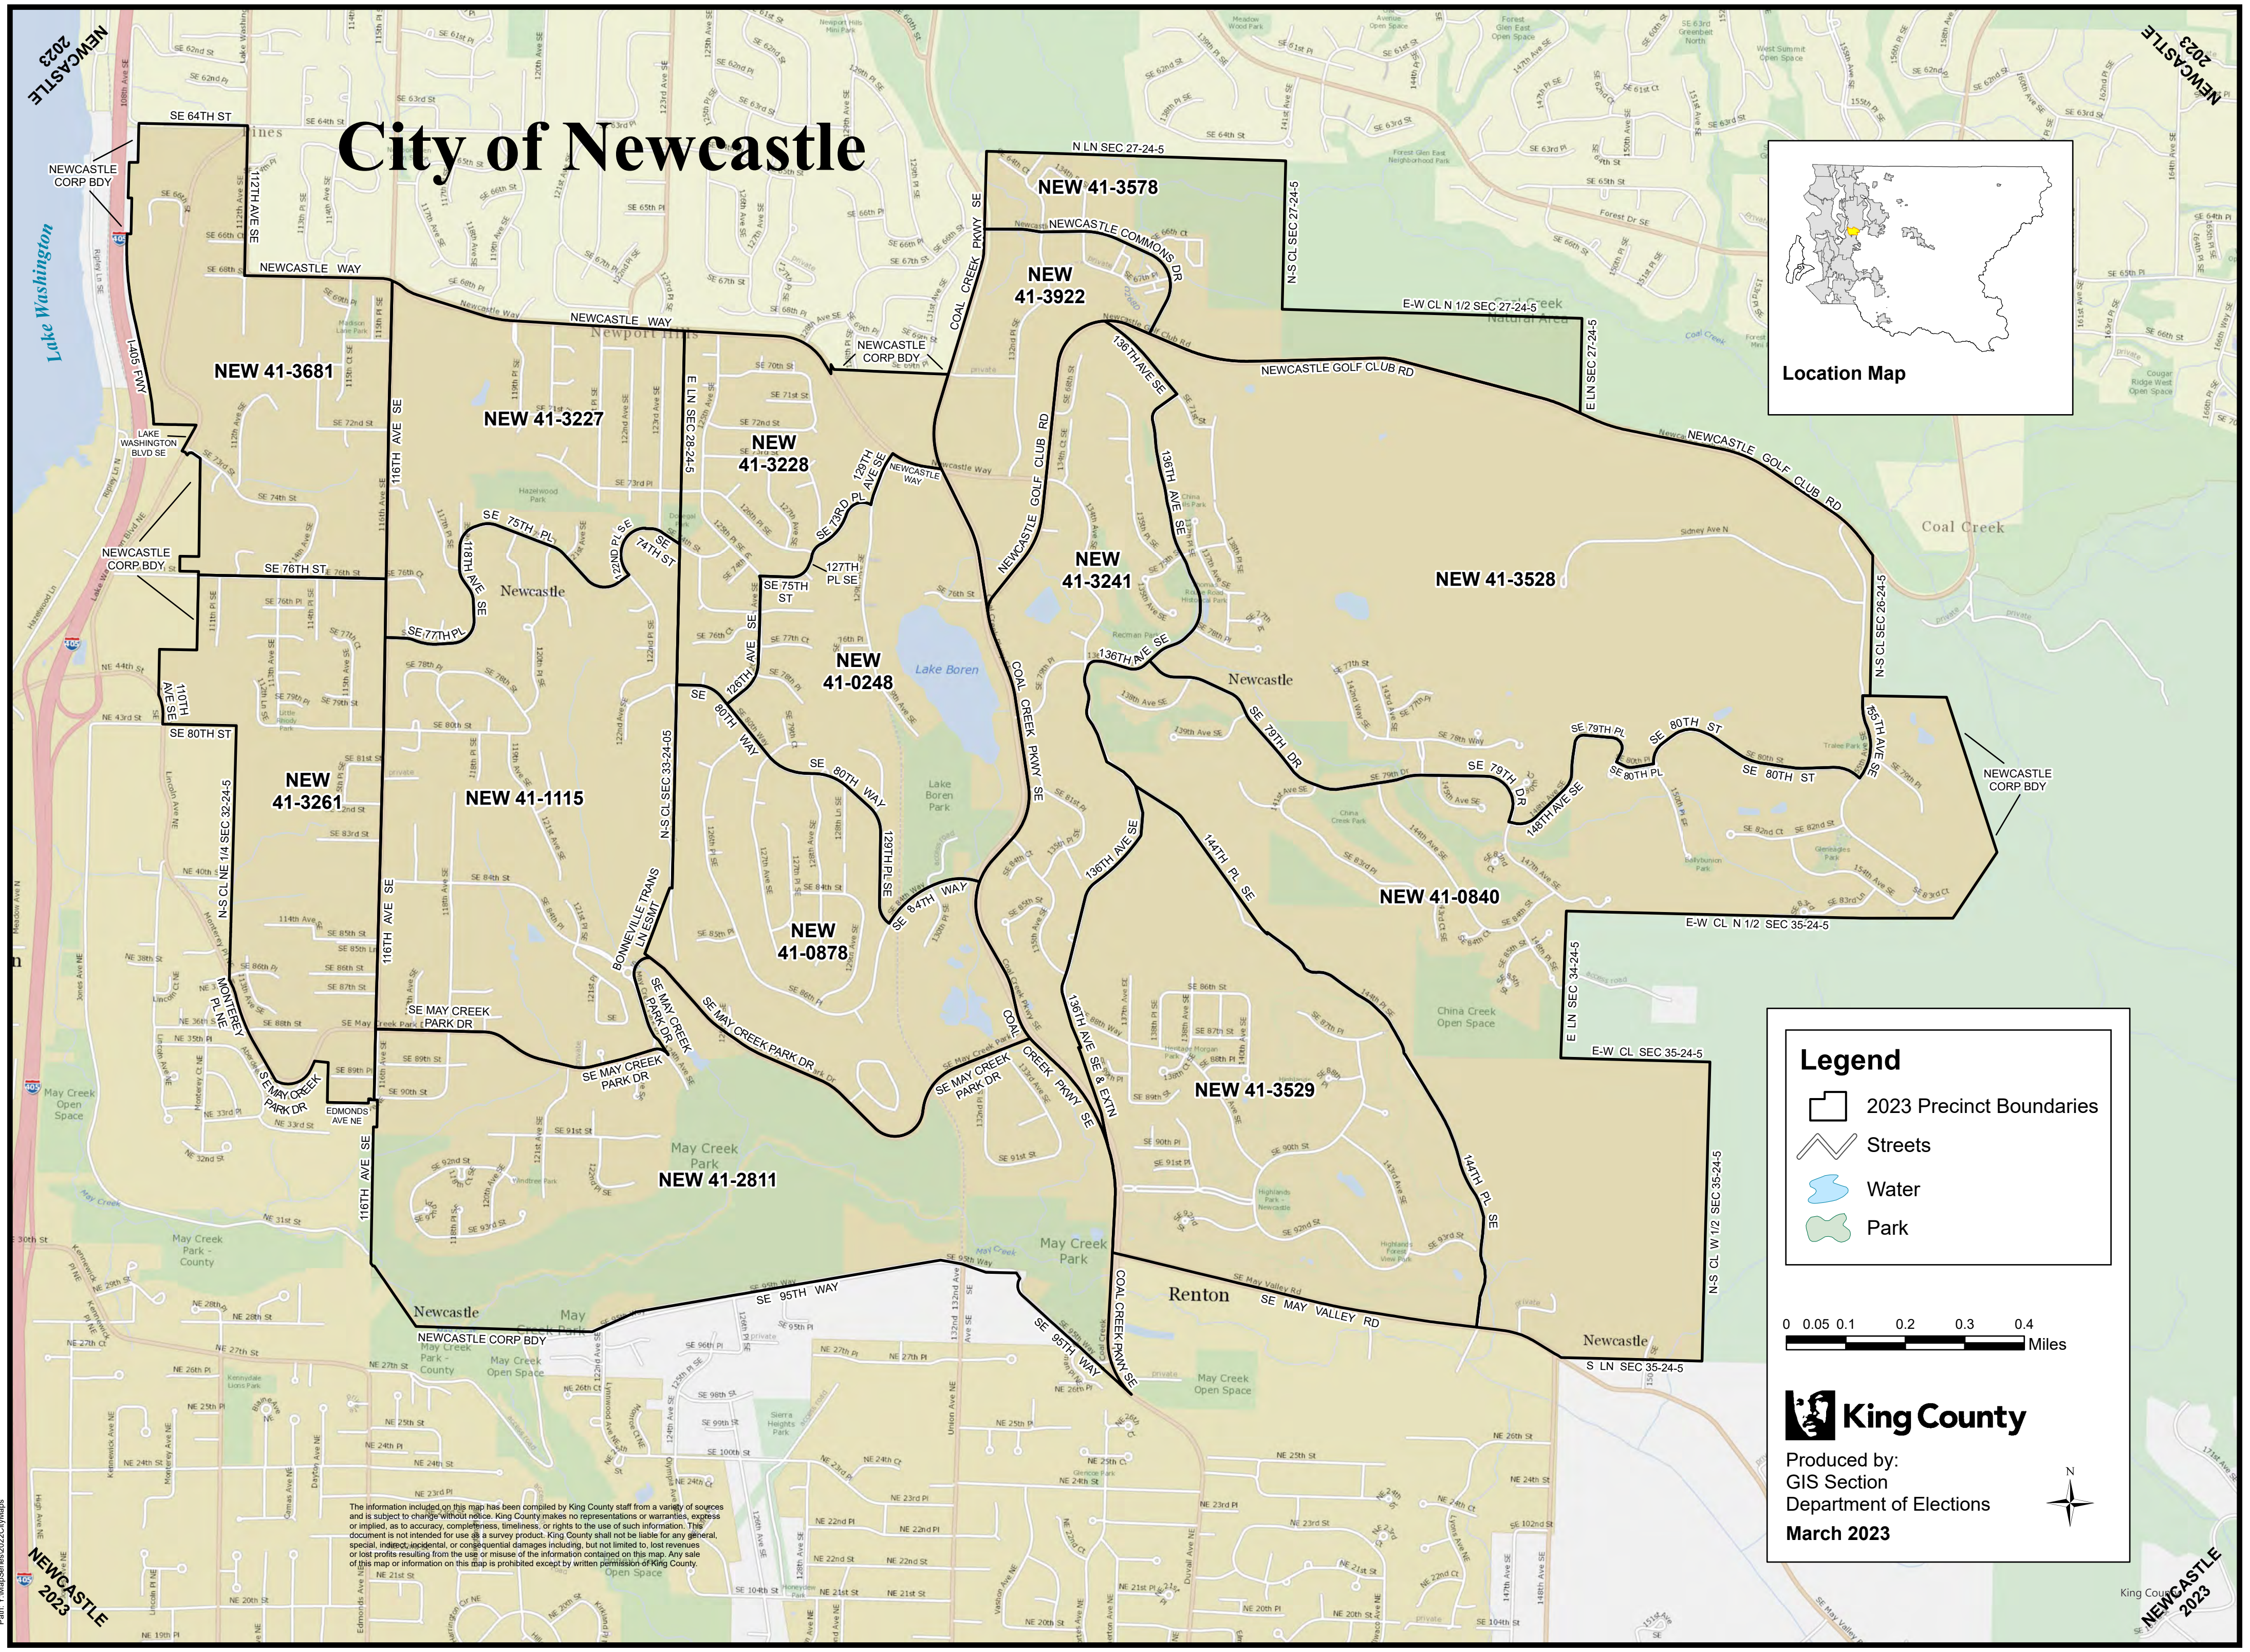

City of Newcastle

Legend

- 2023 Precinct Boundaries
- Streets
- Water
- Park

King County
Produced by:
GIS Section
Department of Elections
March 2023