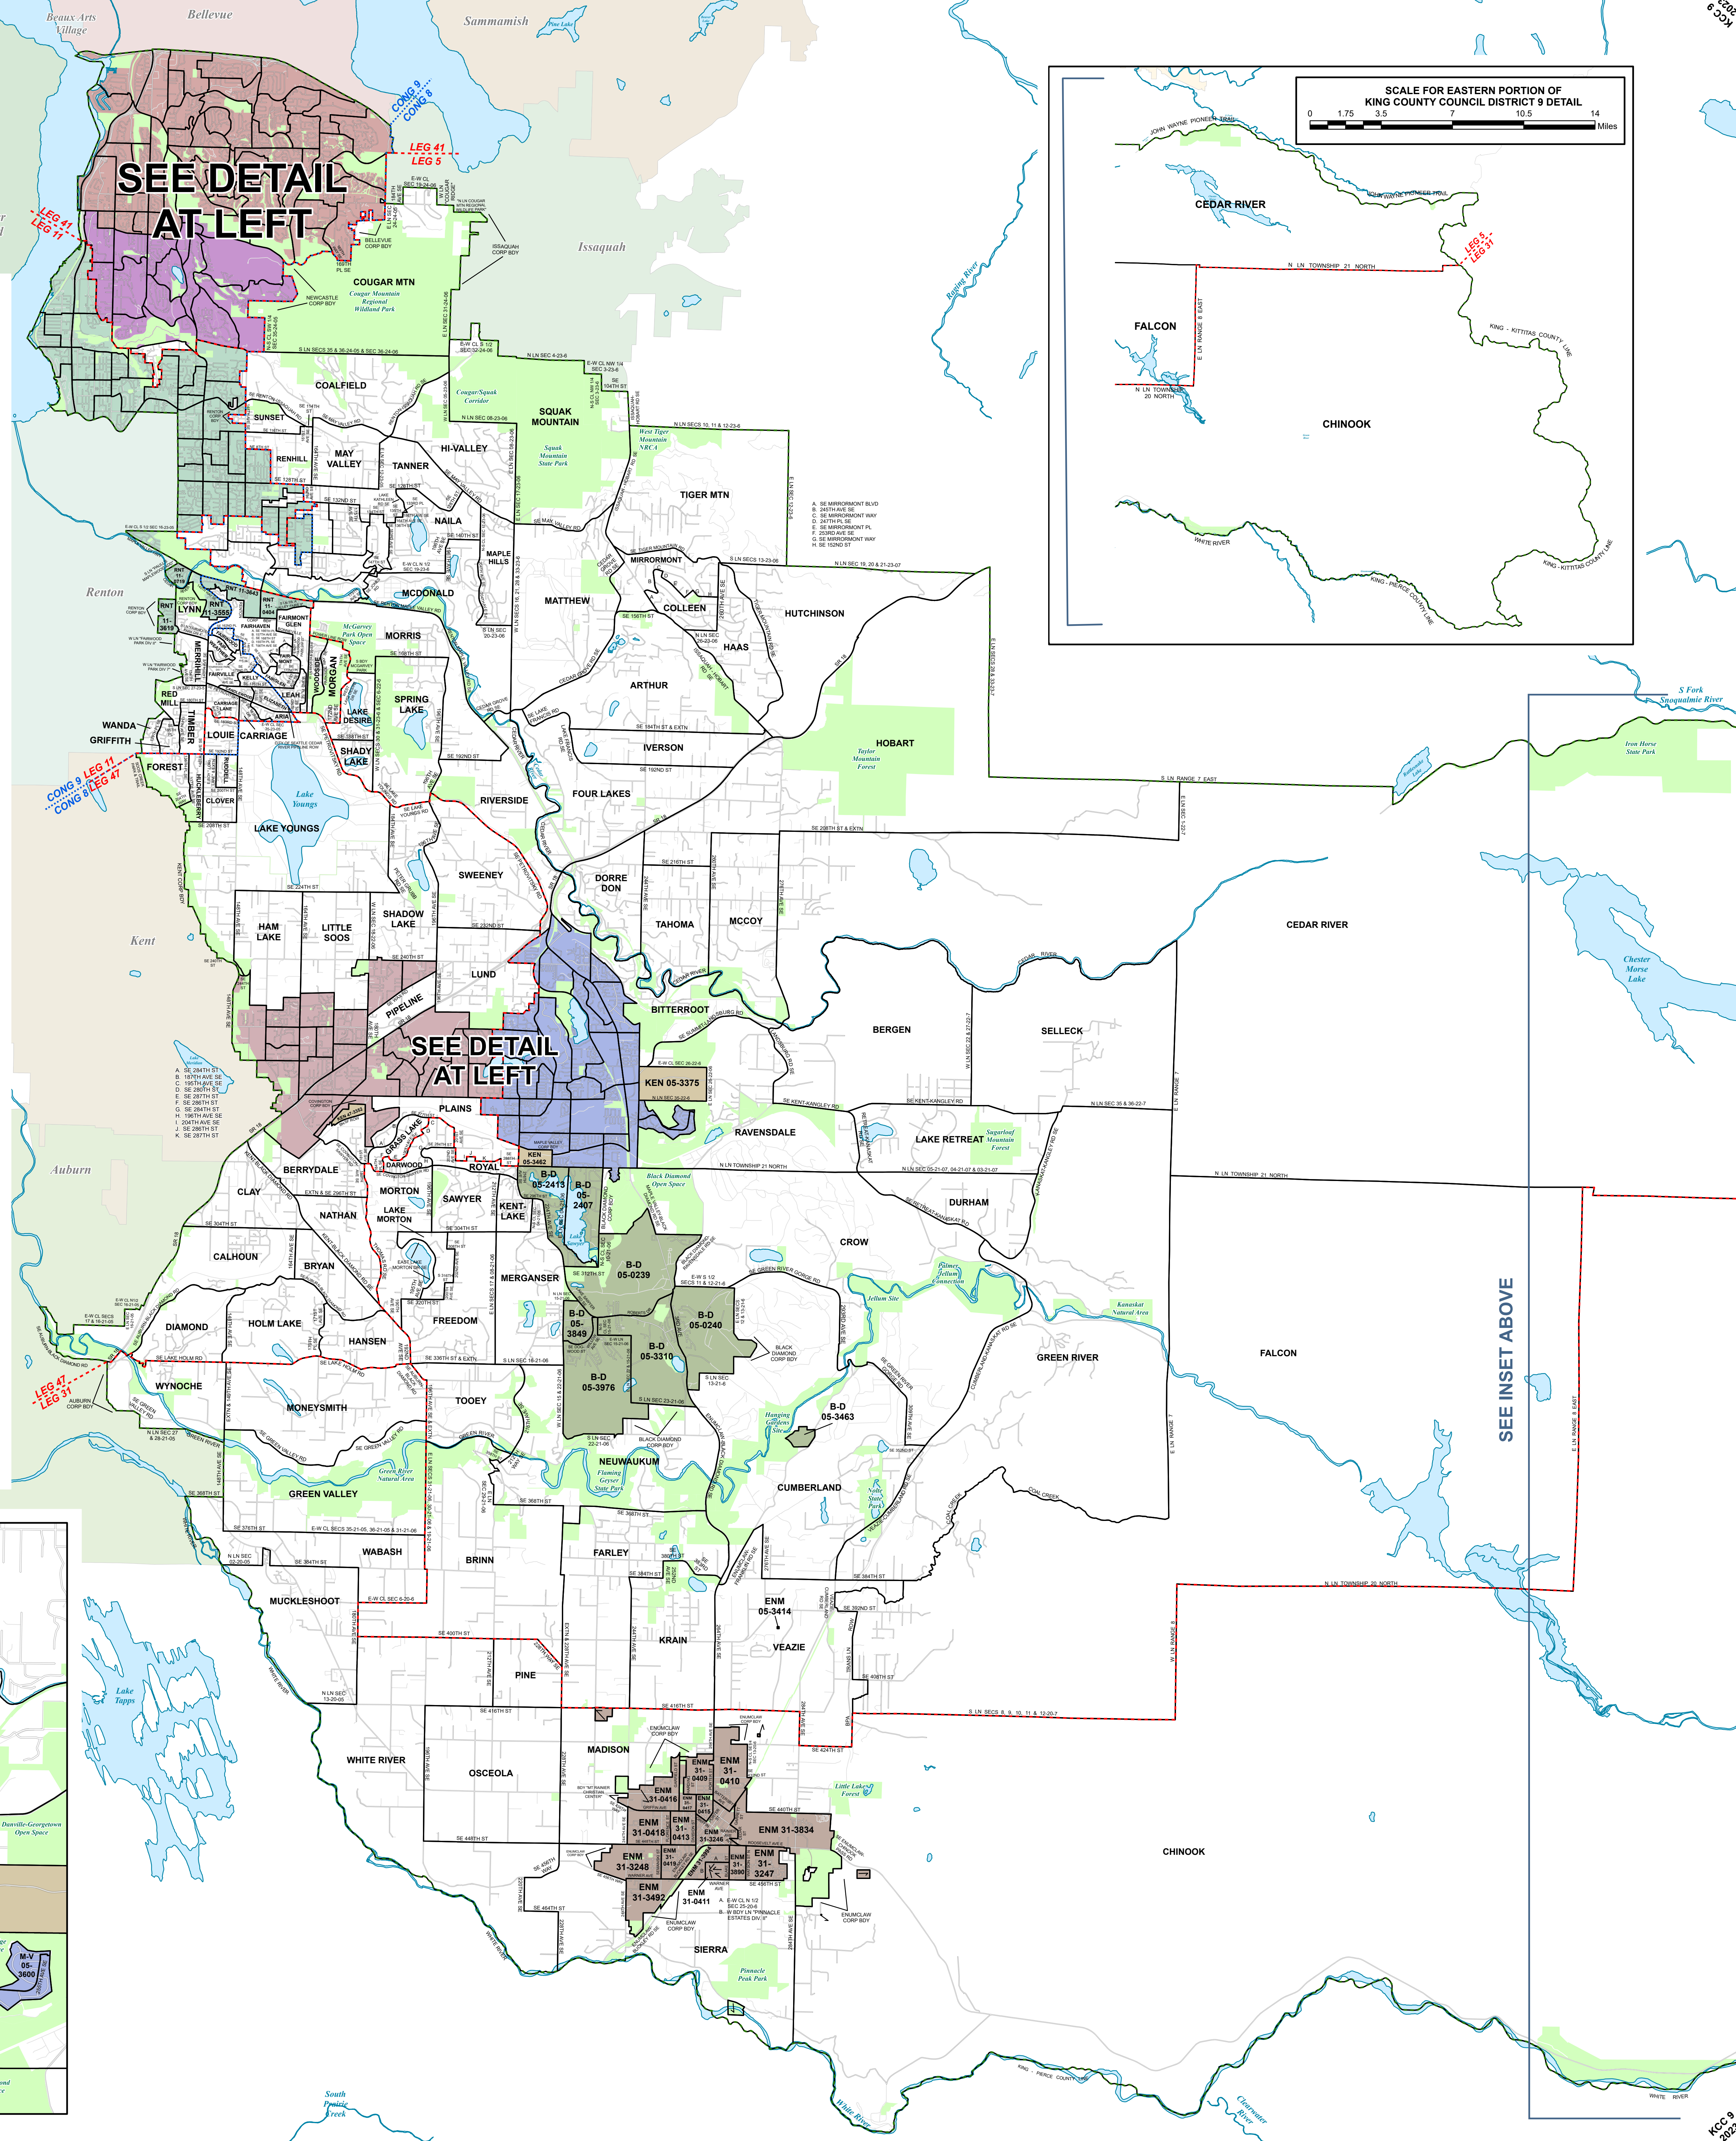

King County Council District 9

King County

Produced by:
GIS Section
Department of Elections
March 2023