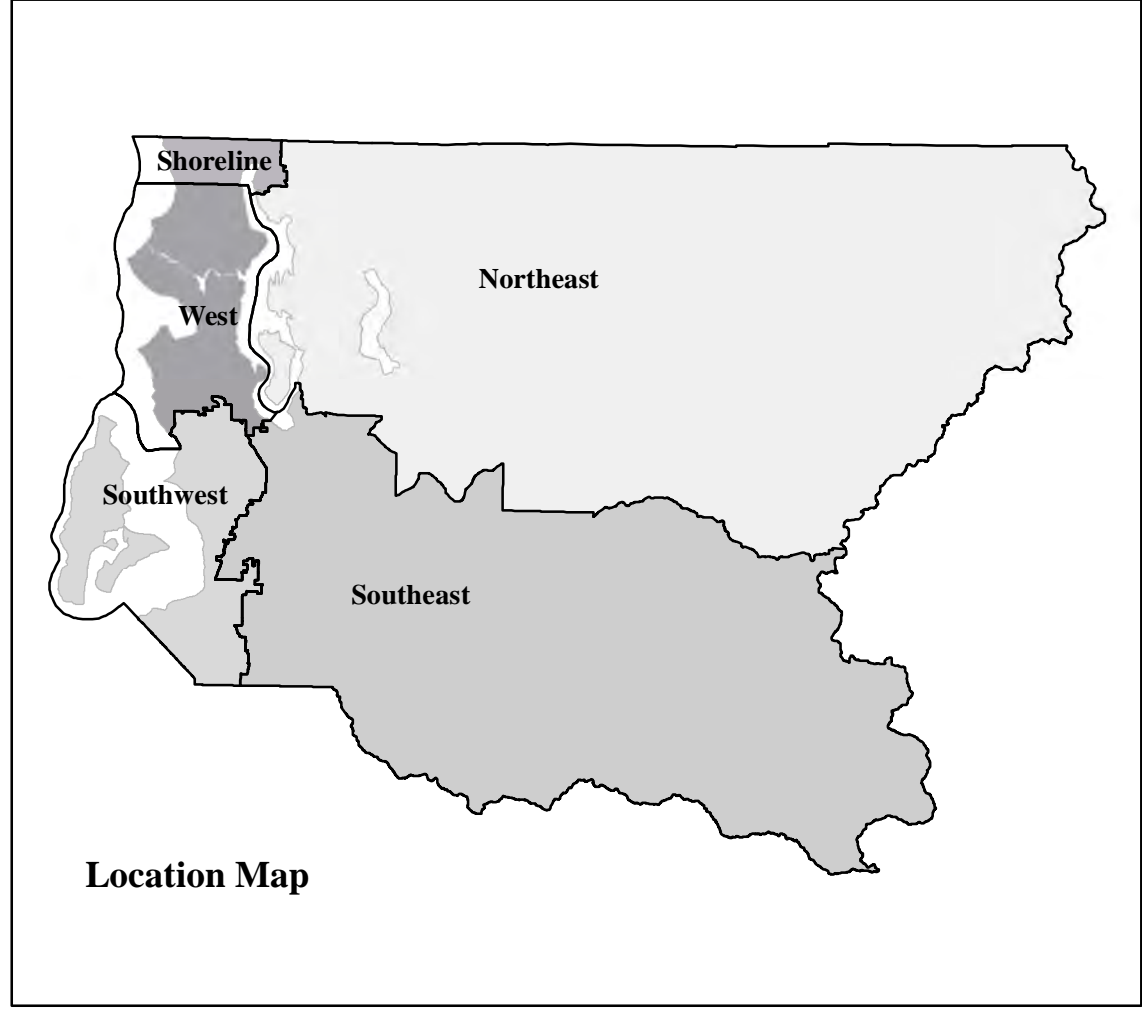

2017 King County District Courts

* Including Pierce County Precincts in the City of Auburn

Legend

- District Court Facility
- King County District Court Boundary
- Streets
- Cities
- Water

Produced by:
GIS Section
Department of Elections
April 2018