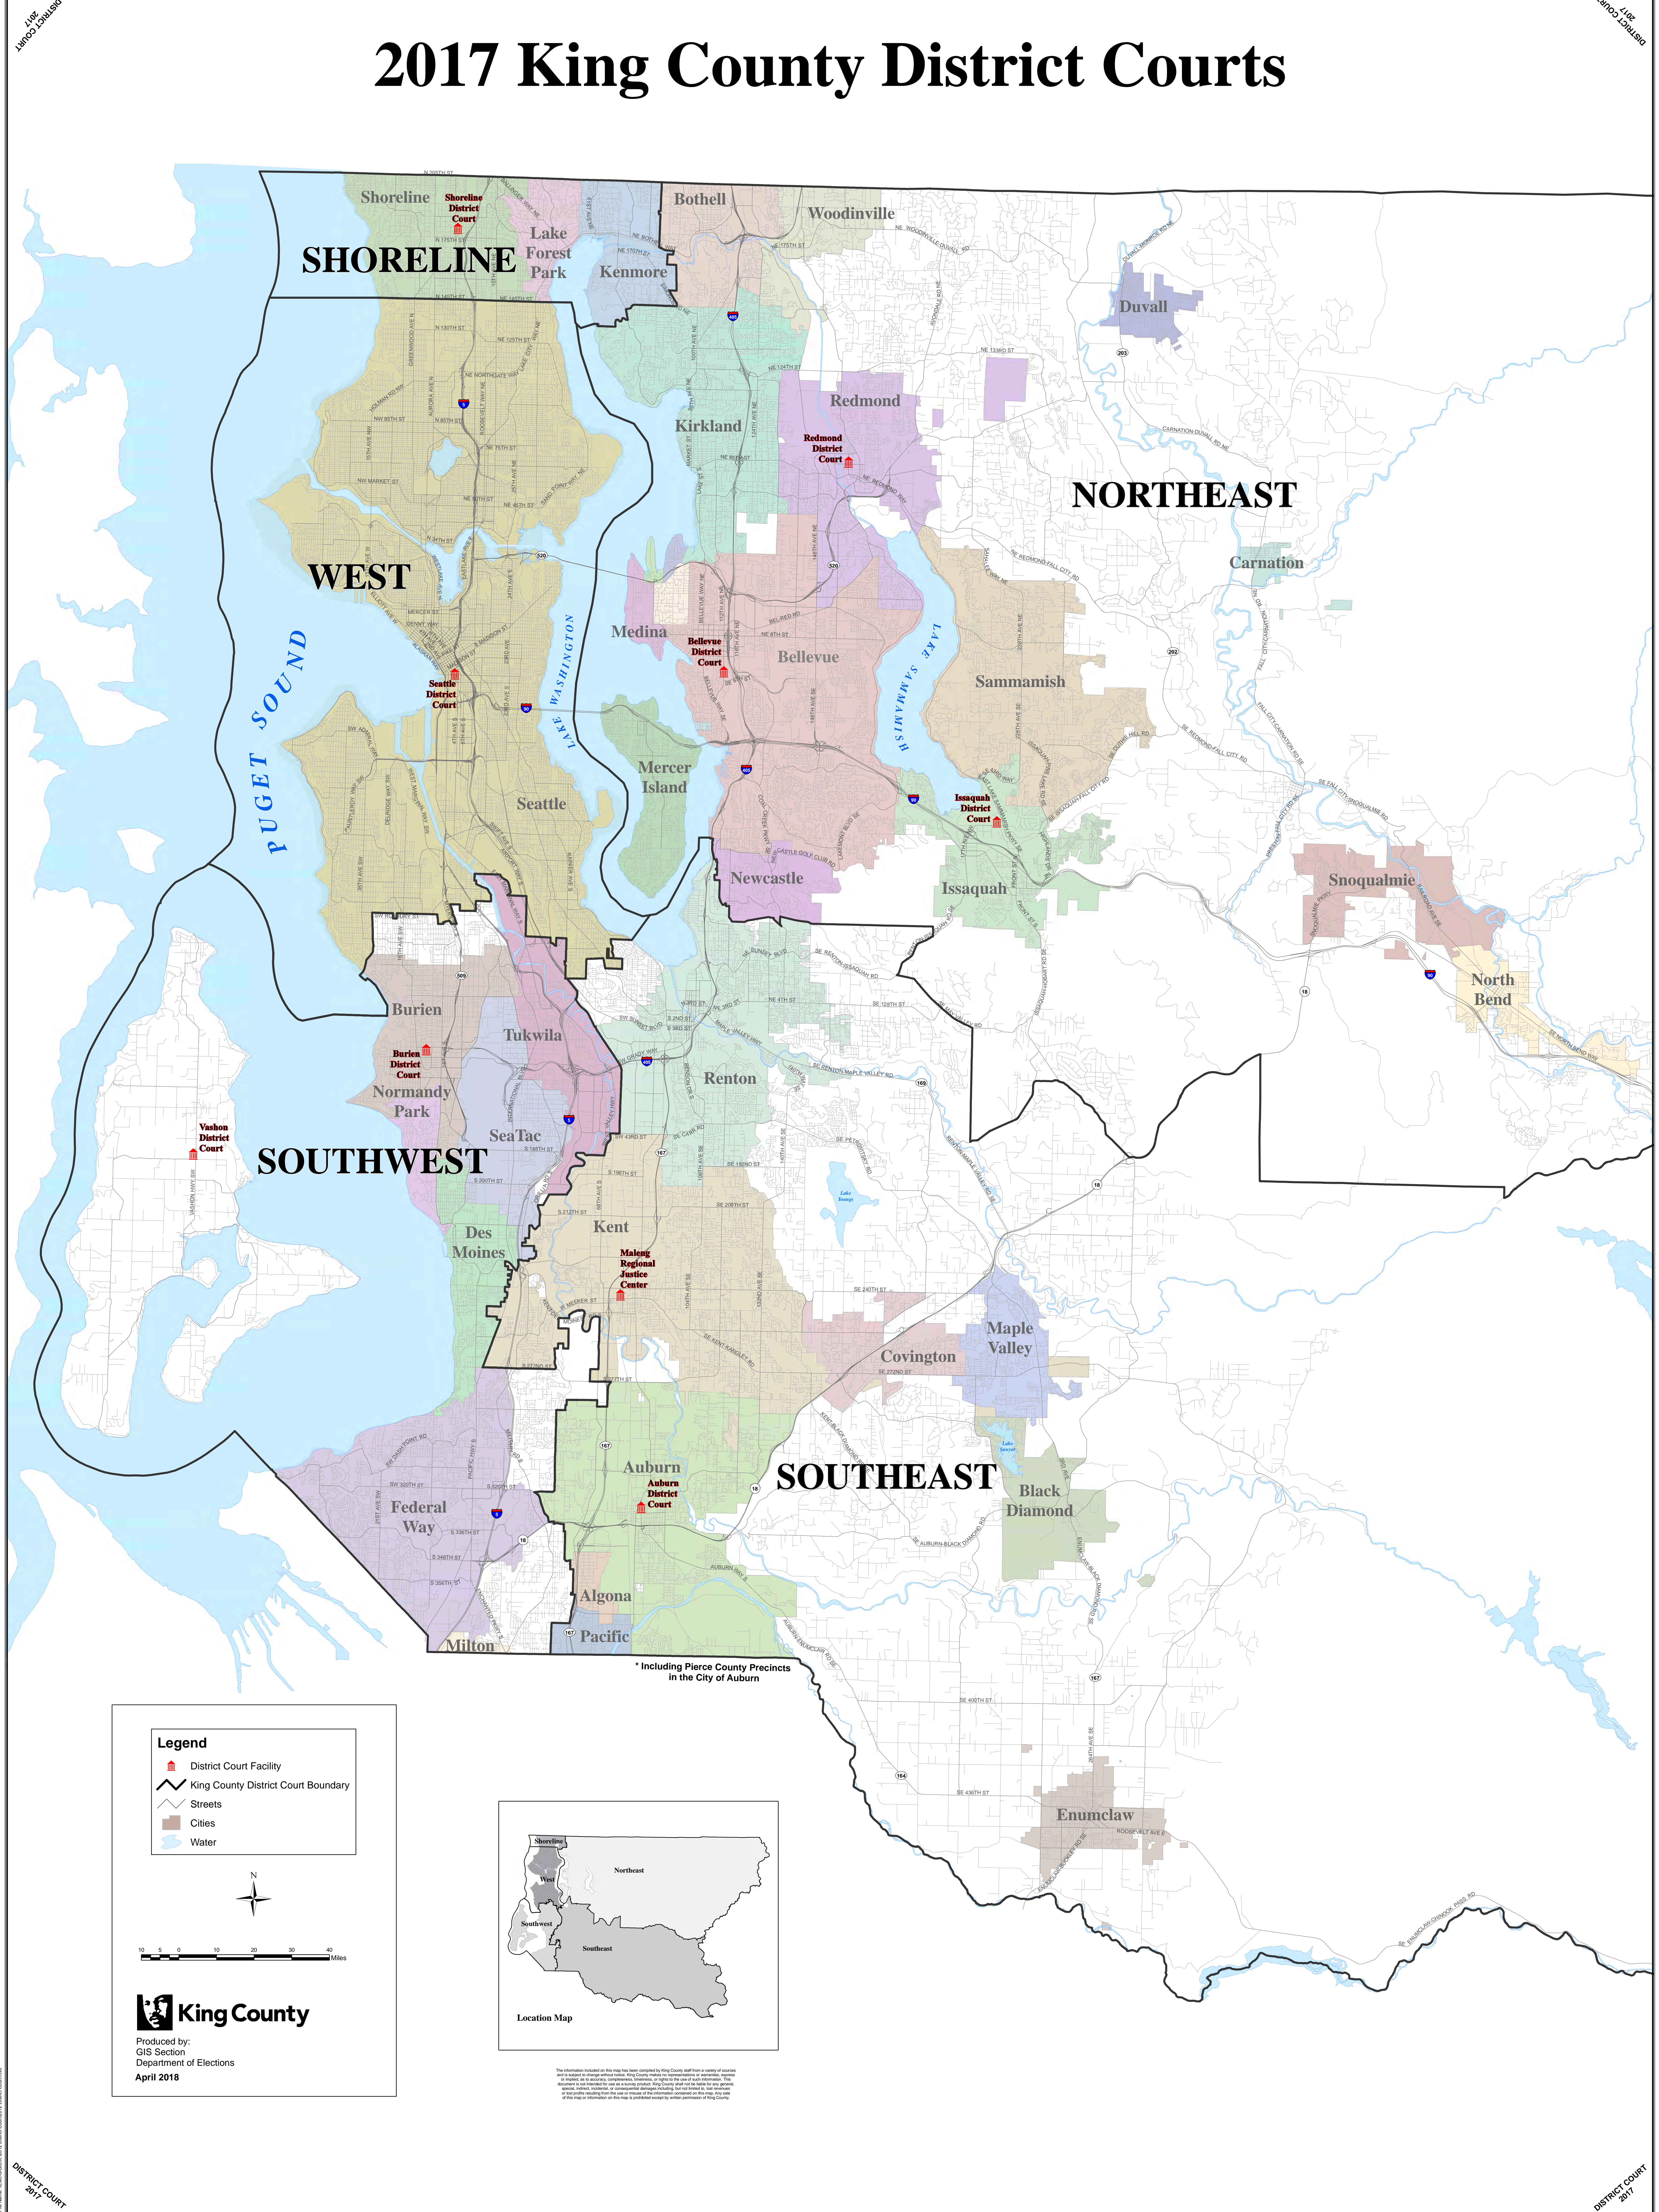

2017 King County District Courts

* Including Pierce County Precincts in the City of Auburn

Legend

- District Court Facility
- King County District Court Boundary
- Streets
- Cities
- Water

Produced by:
GIS Section
Department of Elections
April 2018