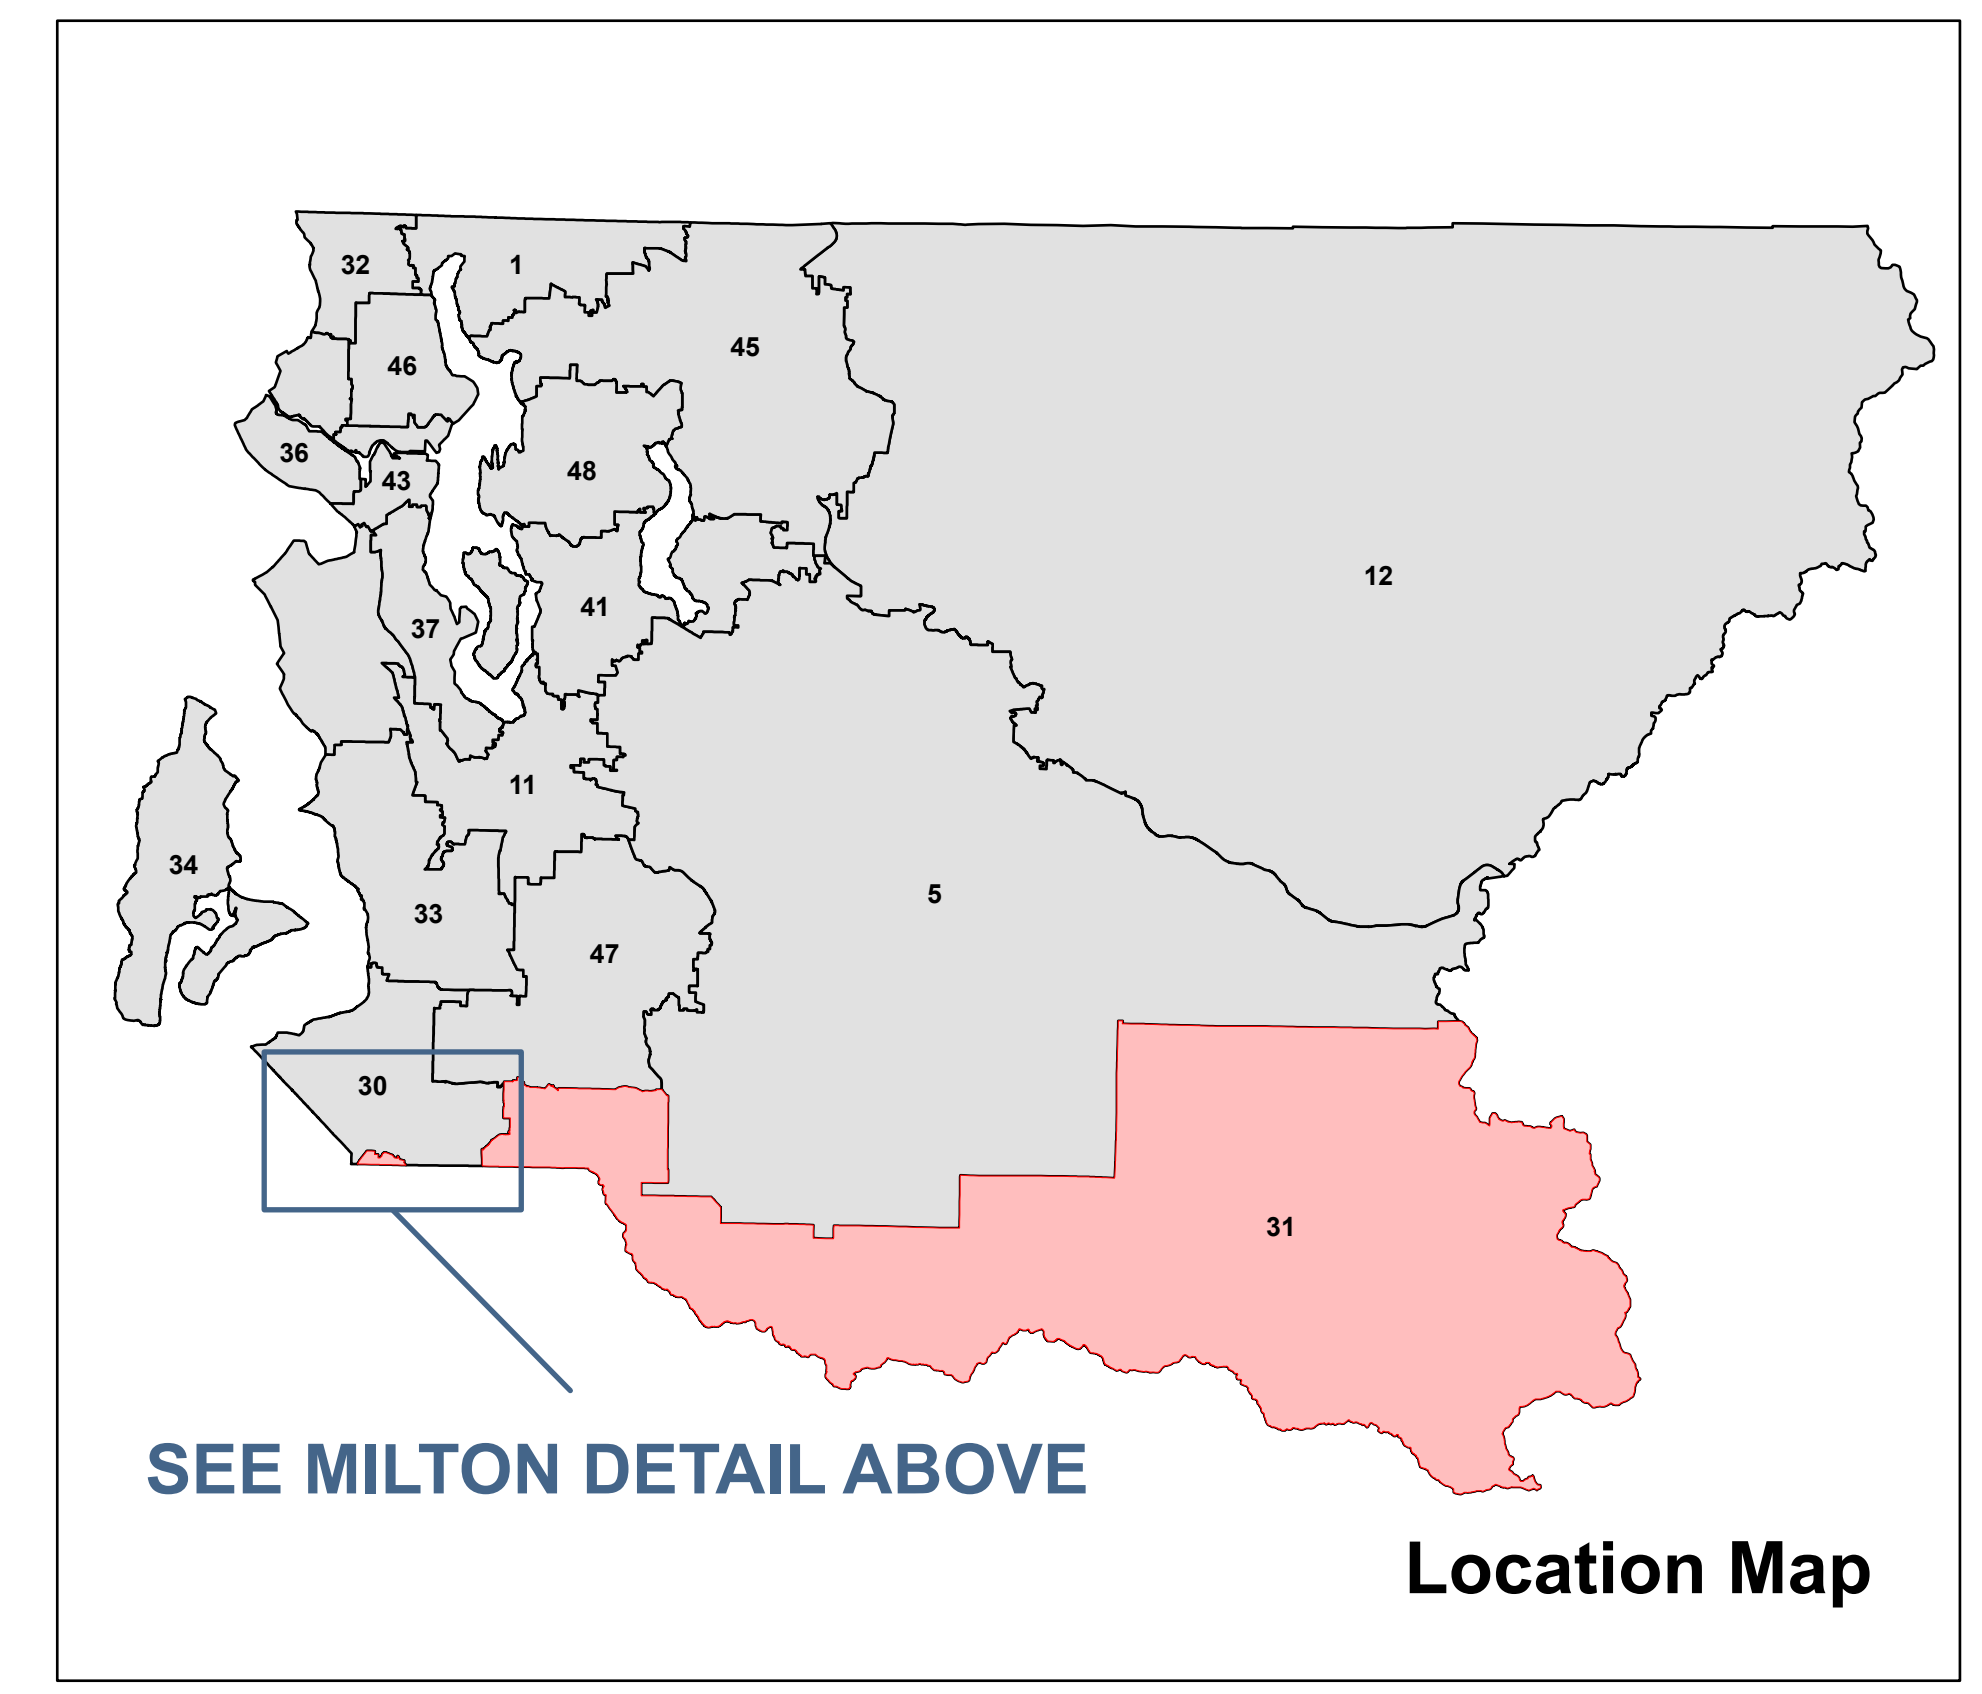

SEE INSET ABOVE