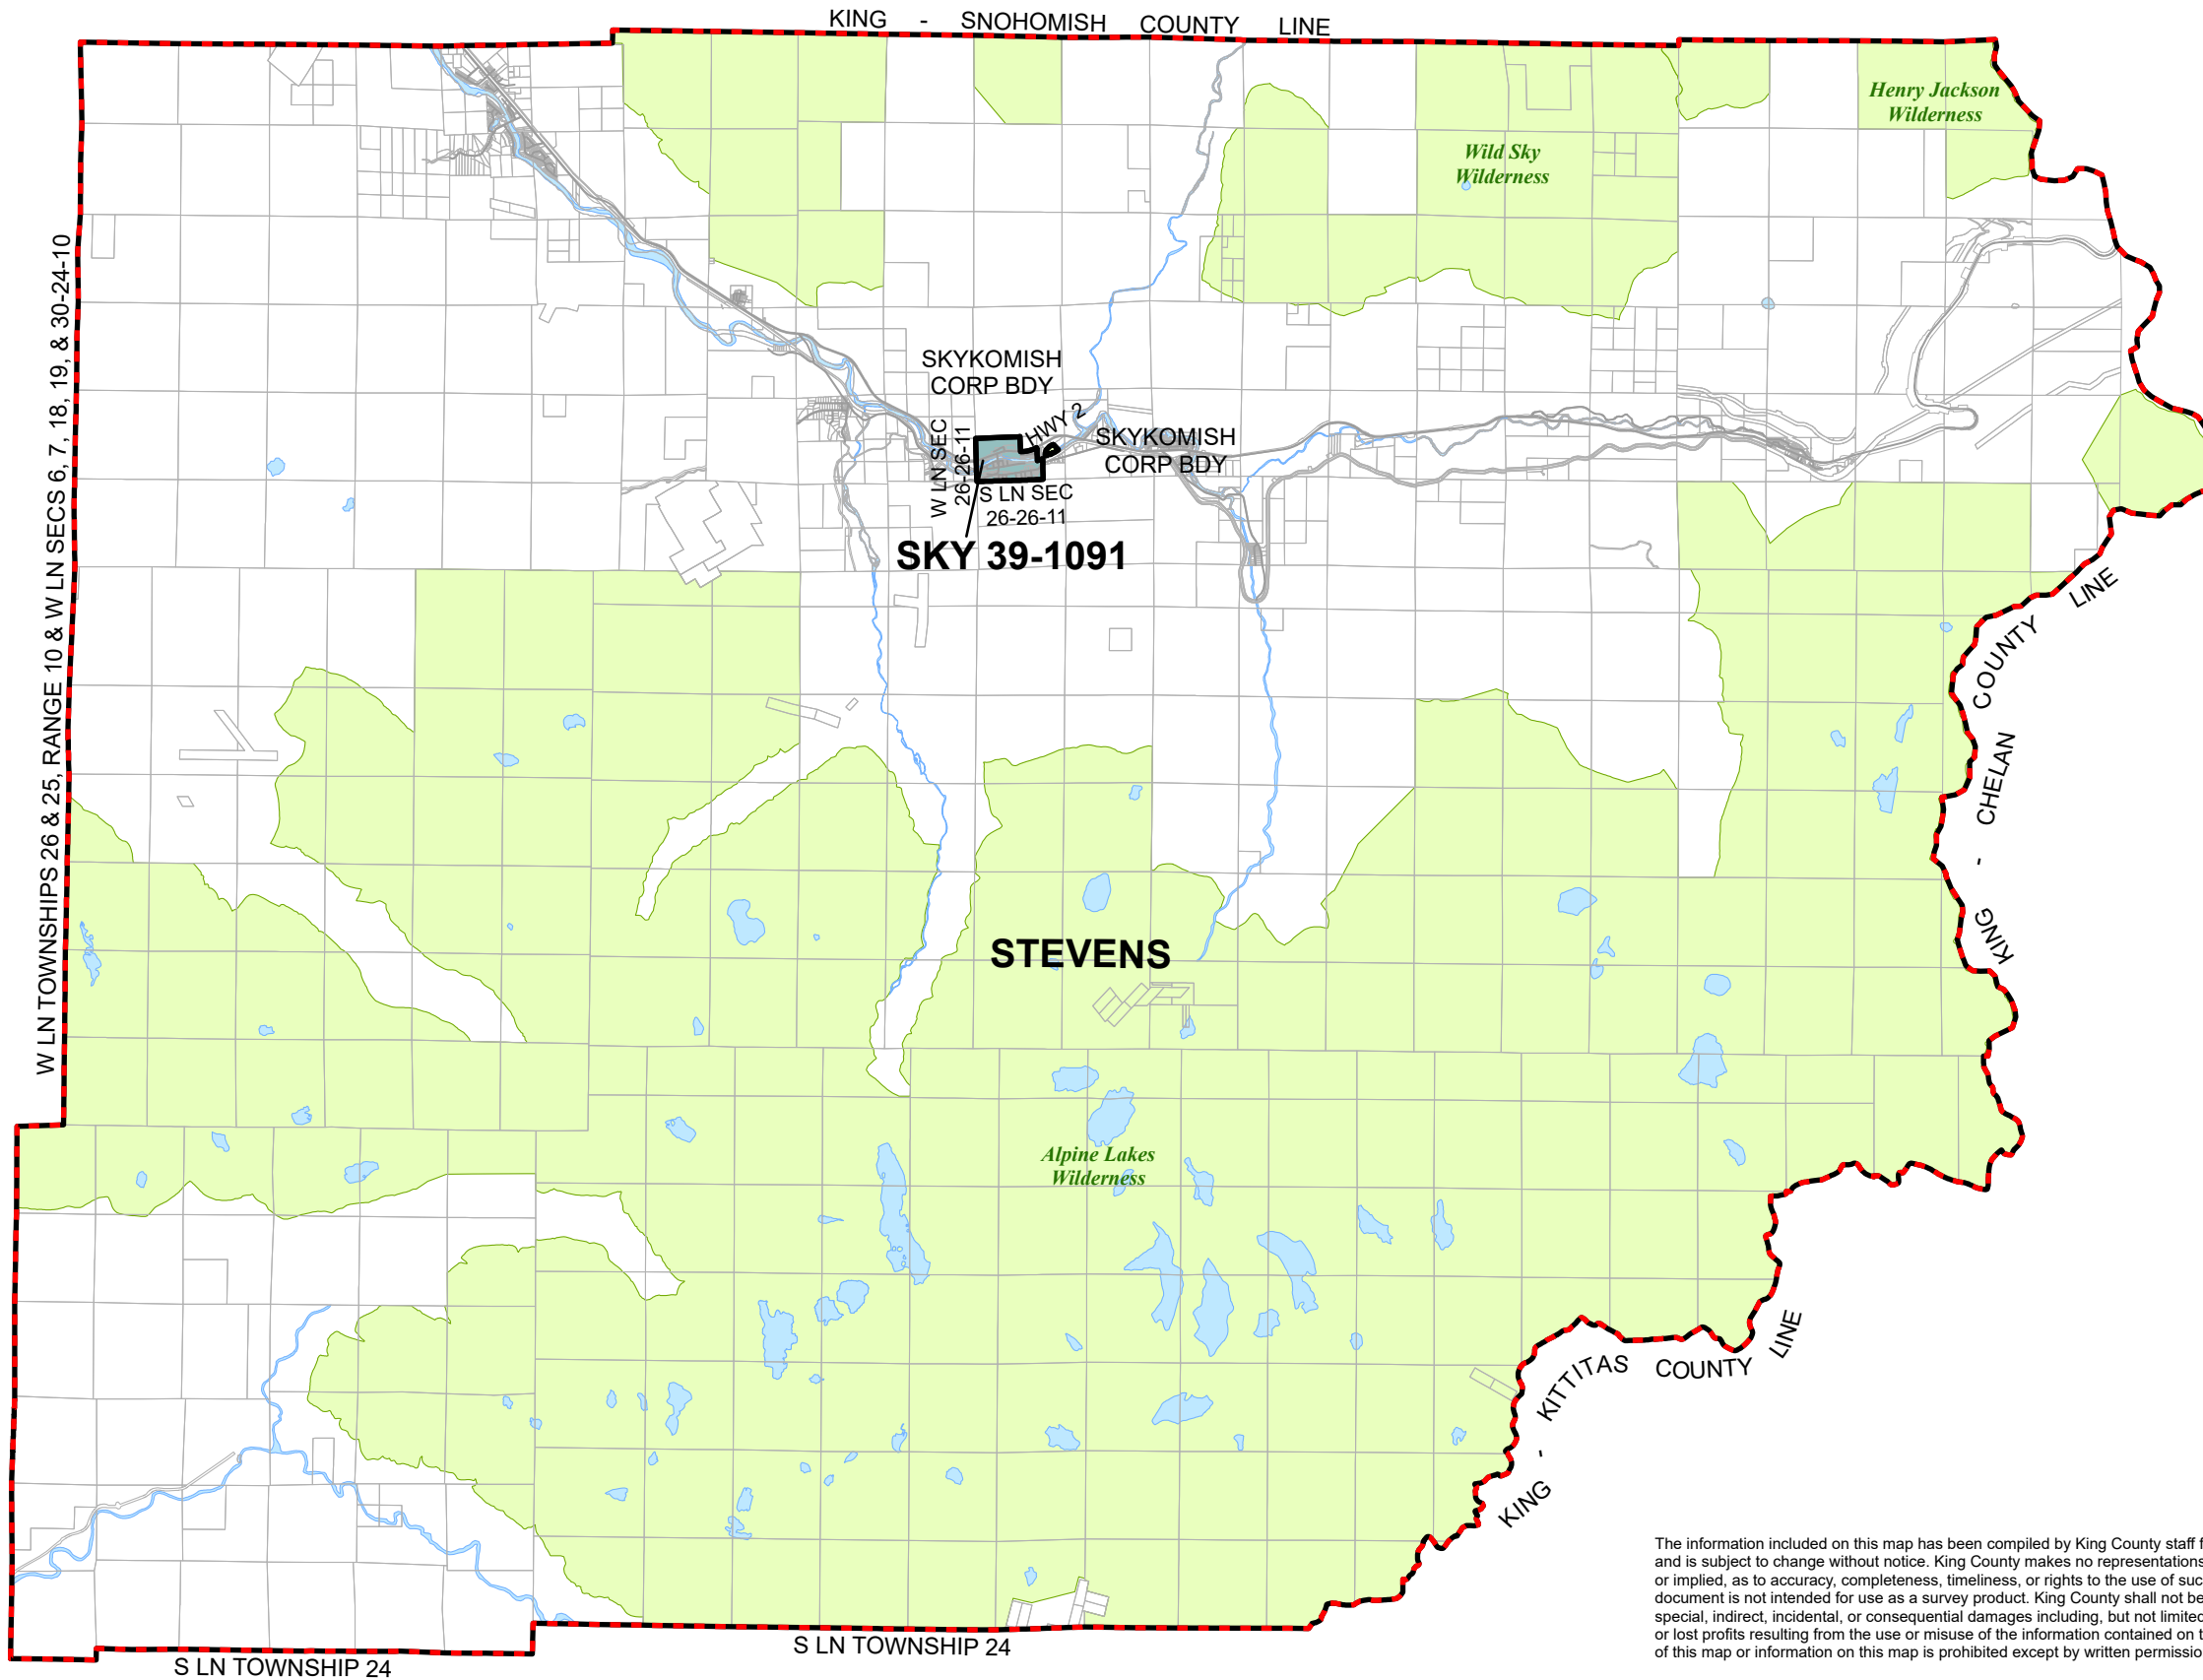

Legislative District 39

Legend

- 2021 Precinct Boundaries
- Cities**
- Unincorporated King County
- Skykomish
- Streets
- Parcels
- Water
- Parks

Produced by:
GIS Section
Department of Elections
April 2021

The information included on this map has been compiled by King County staff from a variety of sources and is subject to change without notice. King County makes no representations or warranties, express or implied, as to accuracy, completeness, timeliness, or rights to the use of such information. This document is not intended for use as a survey product. King County shall not be liable for any general, special, indirect, incidental, or consequential damages including, but not limited to, lost revenues or lost profits resulting from the use or misuse of the information contained on this map. Any sale of this map or information on this map is prohibited except by written permission of King County.