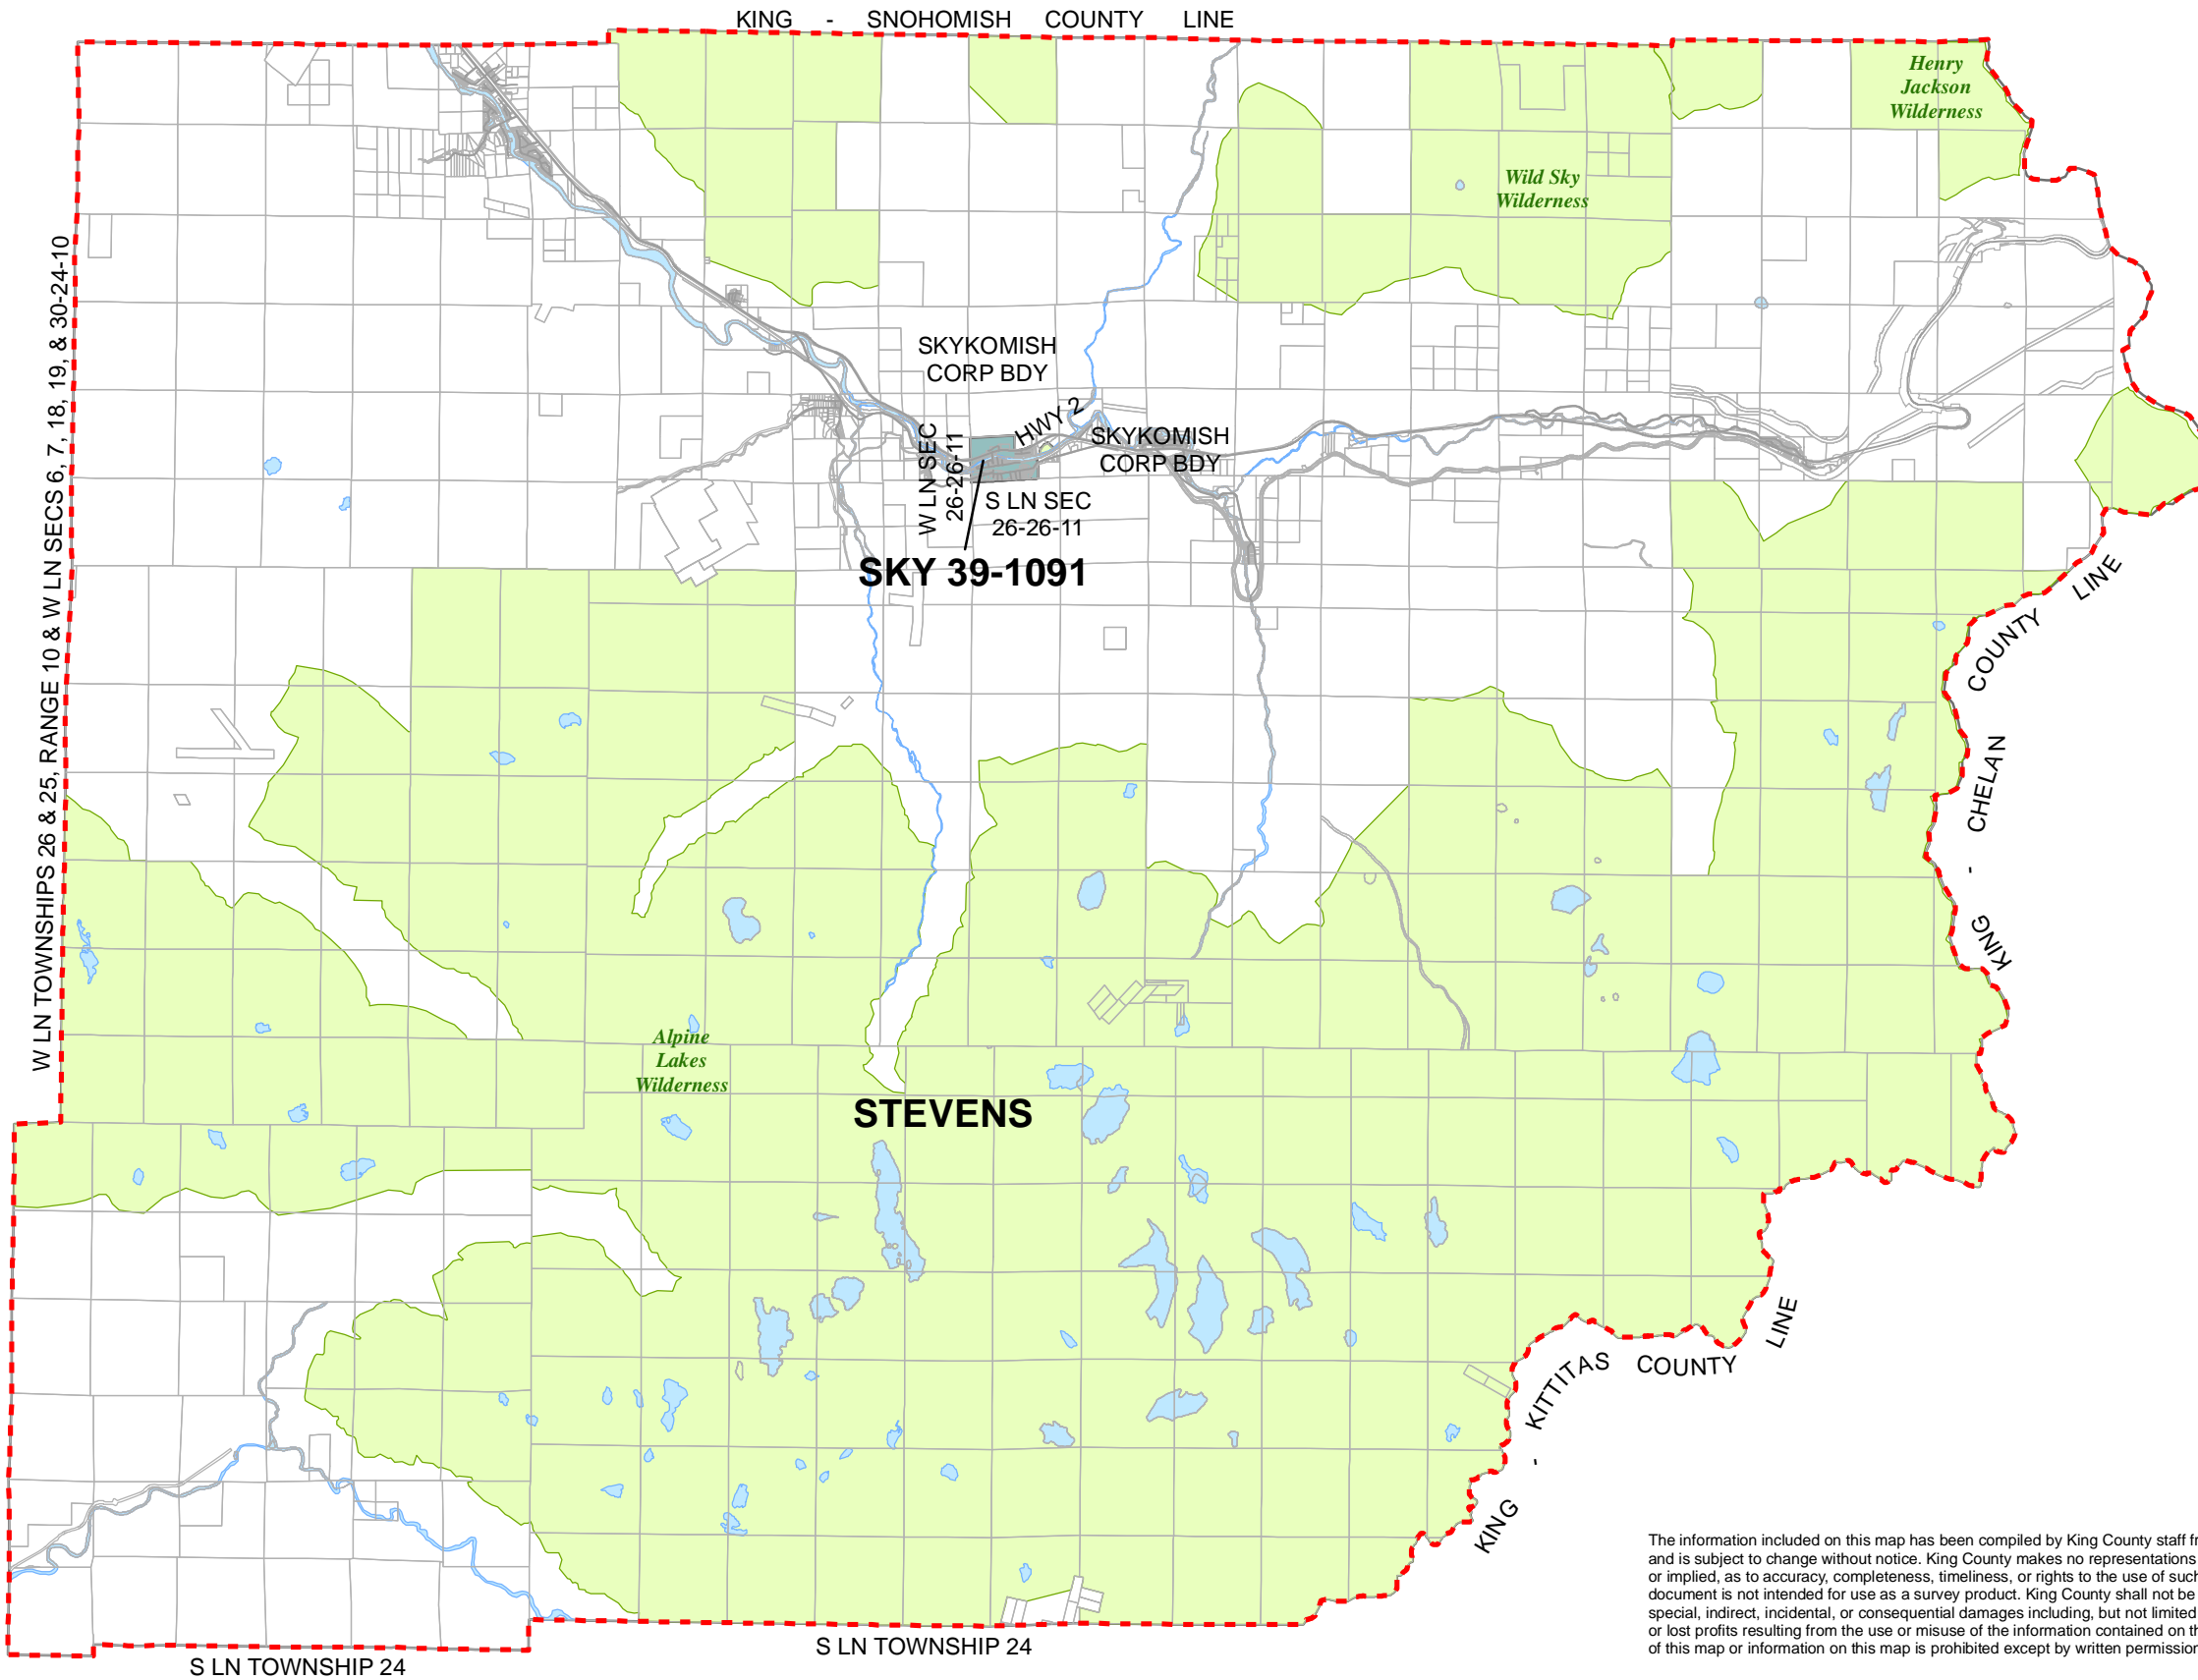

Legislative District 39

Legend

- 2019 Precinct Boundaries
- Cities**
- Unincorporated King County
- Skykomish
- Streets
- Parcels
- Water
- Parks

Produced by:
GIS Section
Department of Elections
March 2019

The information included on this map has been compiled by King County staff from a variety of sources and is subject to change without notice. King County makes no representations or warranties, express or implied, as to accuracy, completeness, timeliness, or rights to the use of such information. This document is not intended for use as a survey product. King County shall not be liable for any general, special, indirect, incidental, or consequential damages including, but not limited to, lost revenues or lost profits resulting from the use or misuse of the information contained on this map. Any sale of this map or information on this map is prohibited except by written permission of King County.