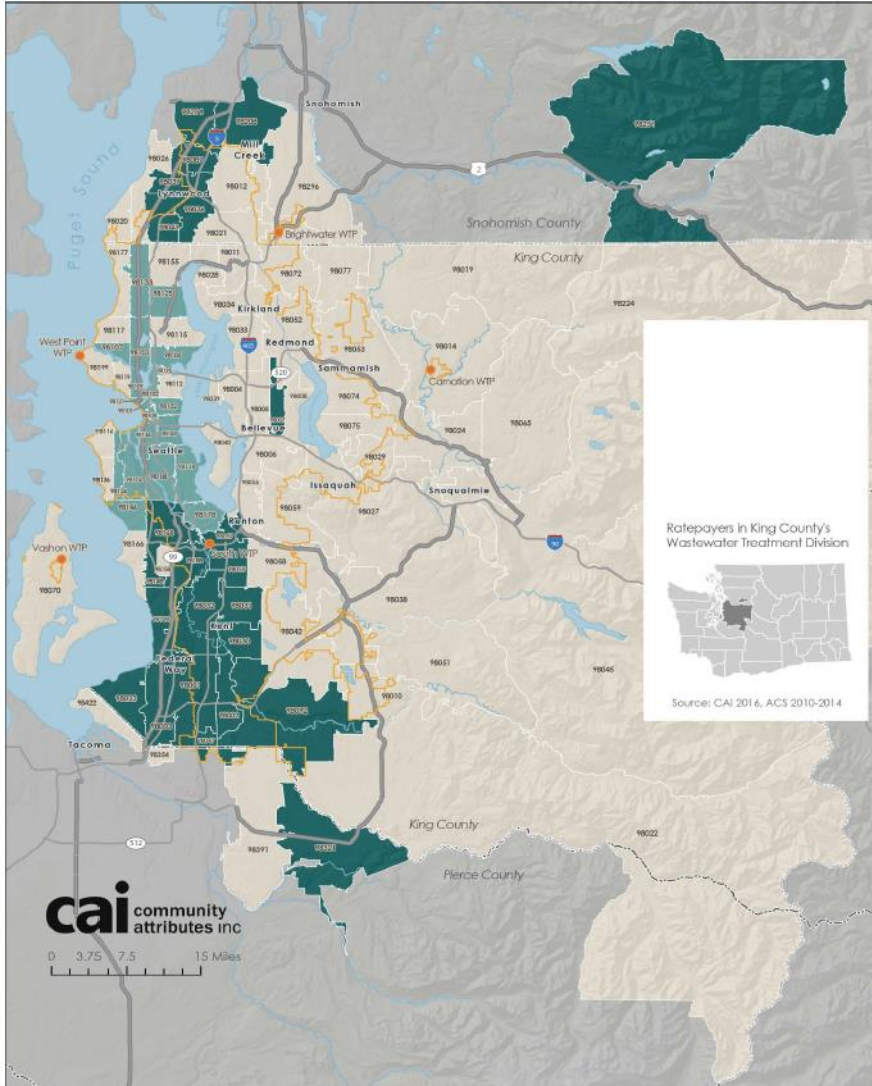

# King County PRIORITY HIRE ZIP CODES

## PRIORITY ZIP CODES BY MAP

King, Pierce, and Snohomish Counties

ZIP Code	Neighborhood or City
98001	Auburn
98002	Auburn
98003	Federal Way
98007	Bellevue
98023	Federal Way
98030	Kent
98031	Kent
98032	Kent
98036	Lynnwood
98037	Lynnwood
98043	Mountlake Terrace
98047	Pacific
98055	Renton
98057	Renton
98087	Lynnwood
98092	Auburn
98101	Downtown
98102	Capitol Hill/Eastlake
98103	Green Lake
98104	Downtown/ID
98105	Laurelhurst/ University District
98106	Delridge
98107	Ballard
98108	S. Beacon Hill/South Park
98109	Queen Anne
98118	Rainier Valley/Rainier Beach
98121	Belltown
98122	Central District
98125	Lake City
98126	Delridge
98133	Bitter Lake
98134	Industrial District
98144	Mount Baker
98146	White Center
98148	Burien
98168	SeaTac/Tukwila
98178	Rainier Beach
98188	SeaTac/Tukwila
98198	Des Moines
98204	Everett
98208	Everett
98251	Gold Bar
98321	Buckley