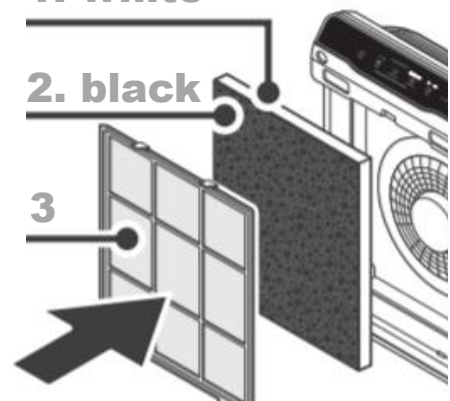

Let's set up an air purifier

Follow the instructions below:

1. Take off

2. Keep as replacement

3. Take off

4. Take out

5. Insert

1. white

2. black

3

6. Filter order

7. Close

8. Plug in

9. ON / OFF

Watch: youtu.be/heXTVhUQjl

Learn more: COVID-19 Homelessness Response