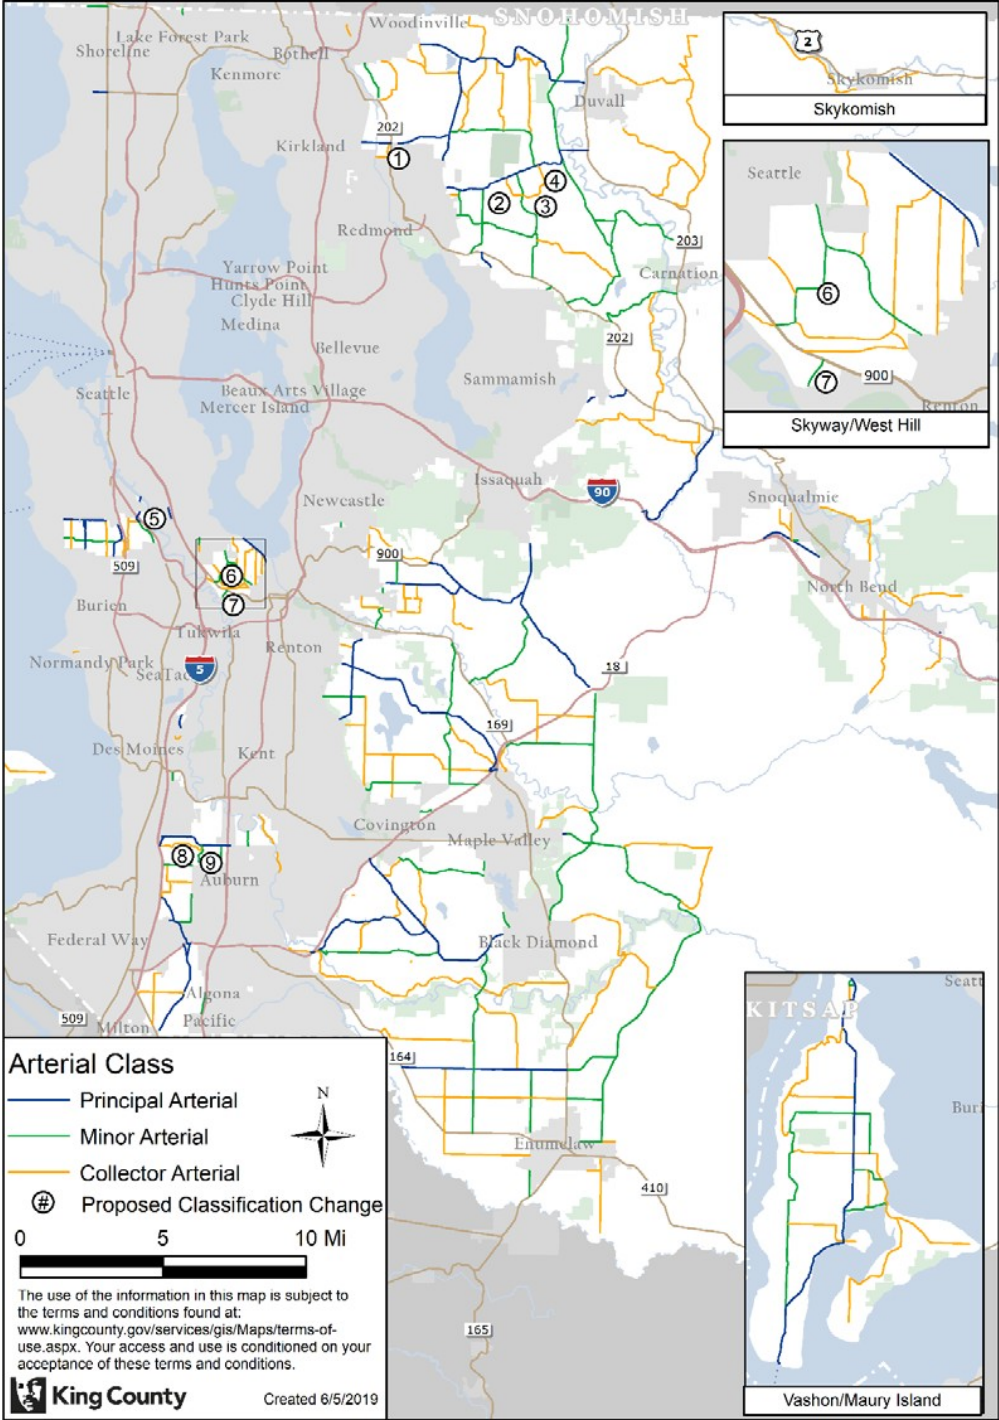

Figure 1. 2020 King County Functional Arterial Classification Changes

2020 King County Arterial Classifications

Table 1. 2020 King County Functional Arterial Classification Changes

Map #	Road	Limits	Existing KC Arterial Classification	2020 KC Arterial Classification Change
1	154 PL NE	NE 124 St to NE 116 St	Local	Collector
2	Cedar Park Crescent NE/NE Cedar Park Crescent	NE Novelty Hill Rd to Redmond Ridge Dr NE	Local	Collector
3	NE Cedar Park Crescent	Redmond Ridge Dr NE to Eastridge Dr NE	Local	Collector
4	Eastridge Drive NE	NE 110 St to NE Cedar Park Crescent	Local	Collector
5	14 Ave S	Des Moines Memorial Drive S to SR-99 SB on-ramp	Local	Minor
6	S 129 St/64 Ave S/68 Ave S	S 129 St to Renton Ave S	Collector	Minor
7	68 Ave S	SR-900 to Renton CL	Collector	Minor
8	S Star Lake Rd	Military Rd S to S 277 St	Local	Collector
9	55 Ave S	S 277 St to Auburn City Limits	Collector	Minor