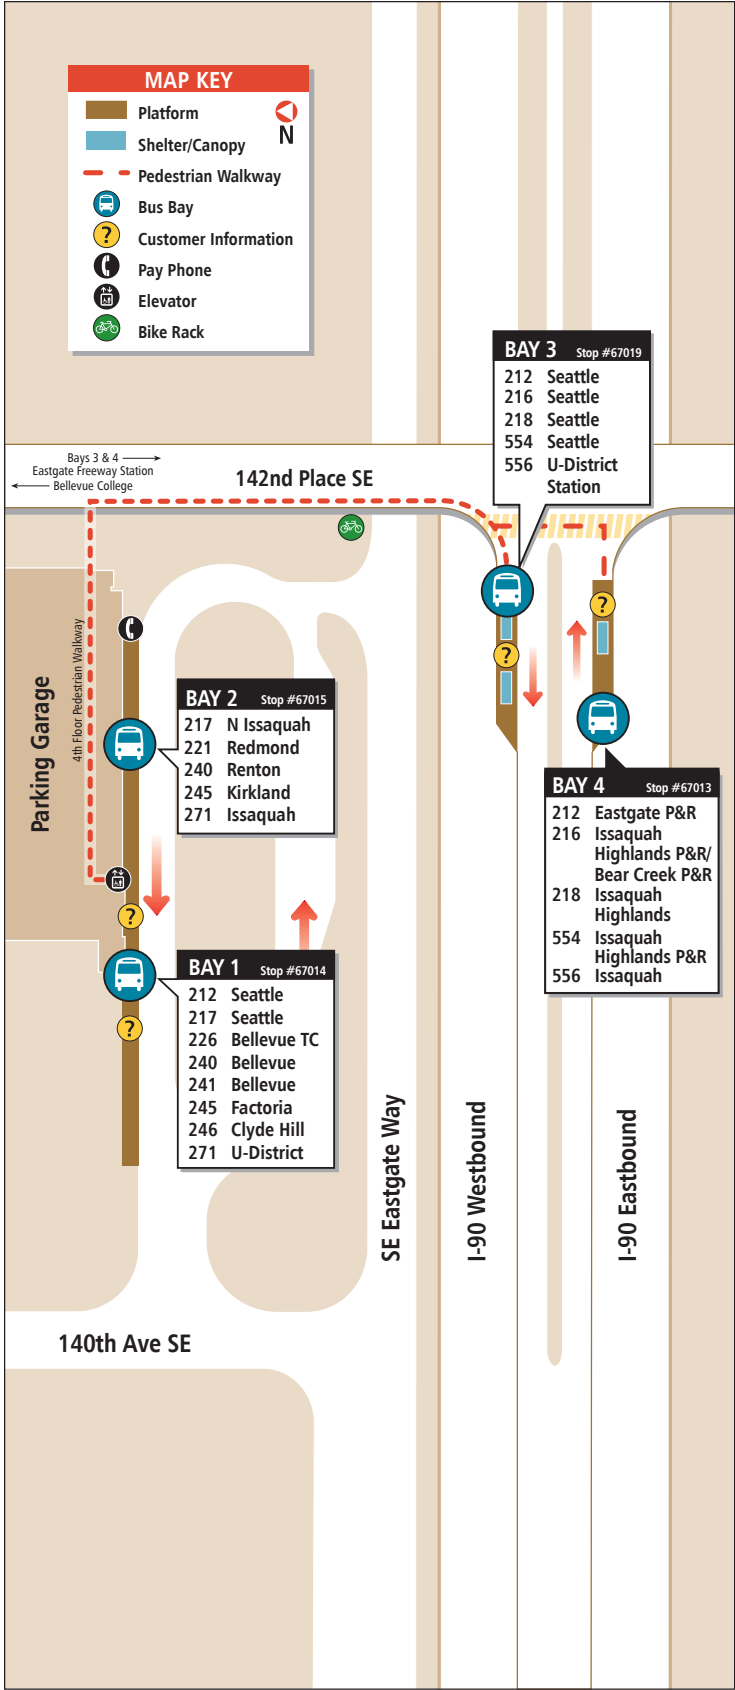

MAP KEY

-  Platform
-  Shelter/Canopy
-  Pedestrian Walkway
-  Bus Bay
-  Customer Information
-  Pay Phone
-  Elevator
-  Bike Rack

BAY 3 Stop #67019

- 212 Seattle
- 216 Seattle
- 218 Seattle
- 554 Seattle
- 556 U-District Station

BAY 2 Stop #67015

- 217 N Issaquah
- 221 Redmond
- 240 Renton
- 245 Kirkland
- 271 Issaquah

BAY 1 Stop #67014

- 212 Seattle
- 217 Seattle
- 226 Bellevue TC
- 240 Bellevue
- 241 Bellevue
- 245 Factoria
- 246 Clyde Hill
- 271 U-District

BAY 4 Stop #67013

- 212 Eastgate P&R
- 216 Issaquah Highlands P&R/ Bear Creek P&R
- 218 Issaquah Highlands
- 554 Issaquah Highlands P&R
- 556 Issaquah

Bays 3 & 4
 Eastgate Freeway Station
 Bellevue College

142nd Place SE

Parking Garage

4th Floor Pedestrian Walkway

140th Ave SE

SE Eastgate Way

I-90 Westbound

I-90 Eastbound