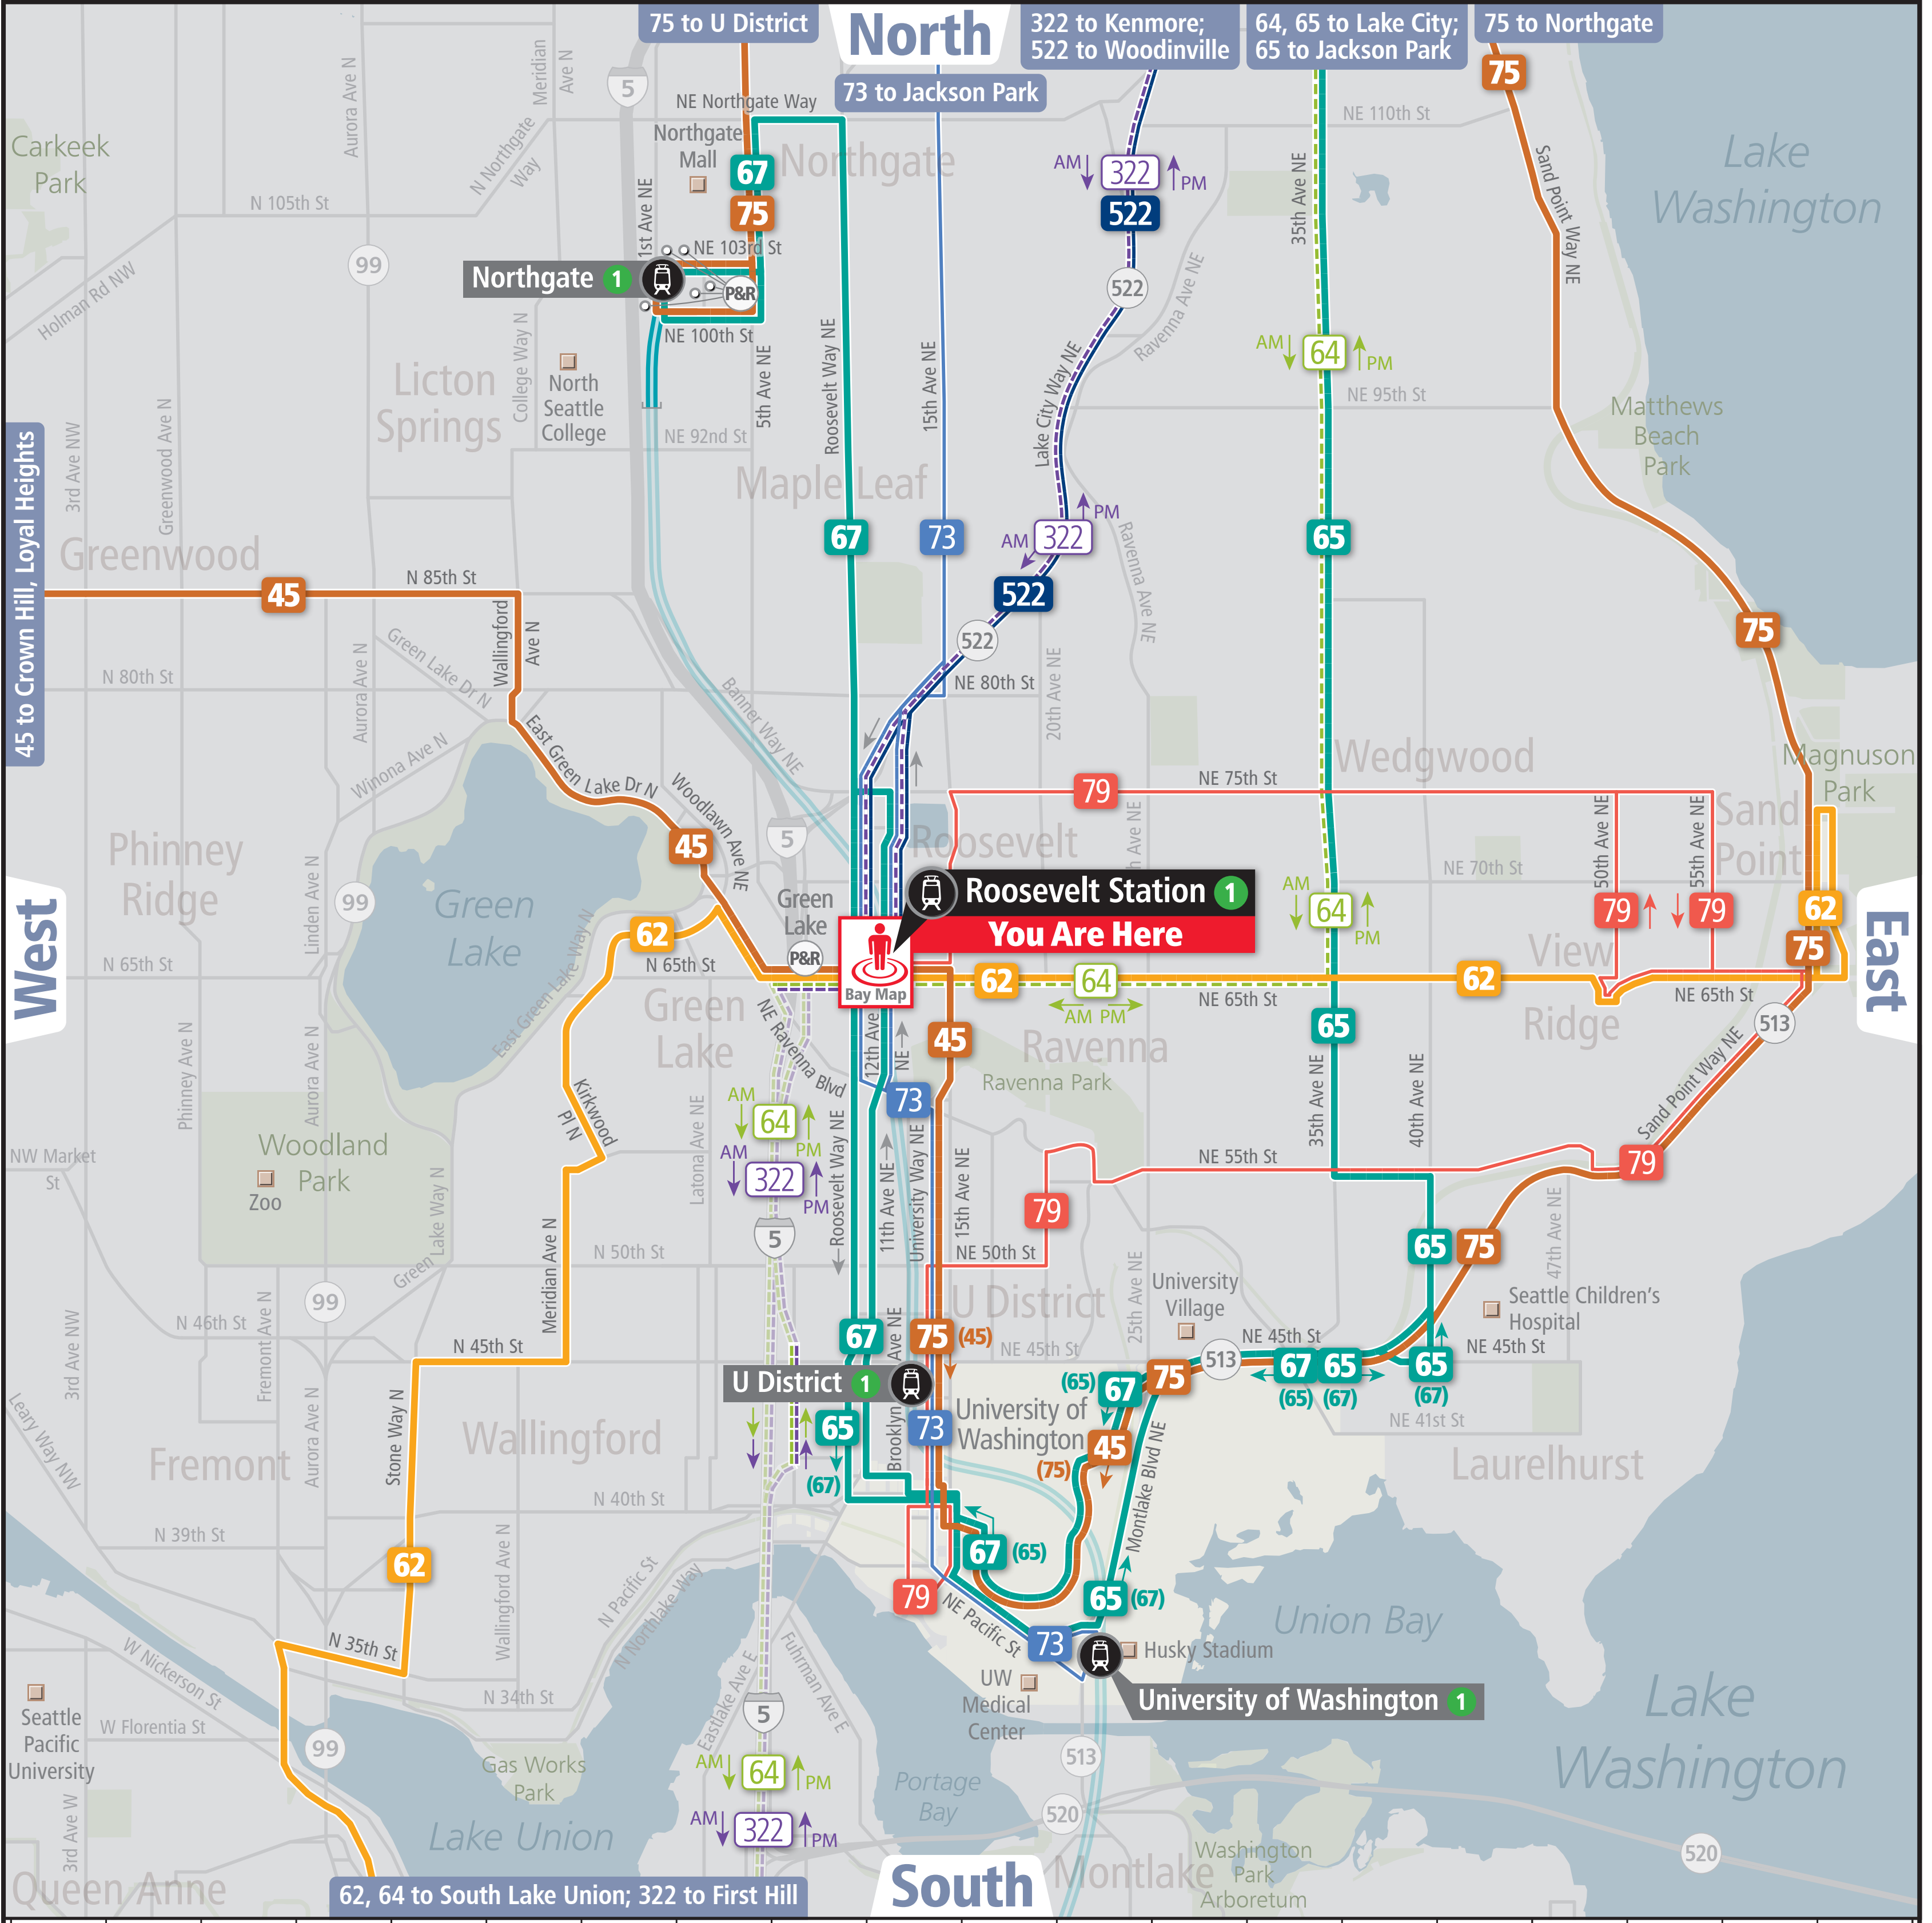

Buses from Here

King County
METRO

Roosevelt Station 1

Legend

- 45** thick line: frequent all-day route every 15 minutes or less M-F, 6am-7pm (30 minutes or less M-F, 7pm-10pm, and weekends, 6am-10pm)
- 73** thin line: all-day route
- 64** dashed line: peak-only route about 6-9am and 3-6pm, M-F
- above ground, in tunnel: Link light rail line and station

Departures

- BAY 1**
- 45** U District, University of Washington
 - 62** Ravenna, Sand Point
 - 64** PM Ravenna, Wedgwood, Lake City
 - 79** Wedgwood, View Ridge, Sand Point
- BAY 2**
- 45** Greenwood, Crown Hill, Loyal Heights
 - 62** Green Lake, Wallingford, Fremont, South Lake Union
 - 64** AM South Lake Union
- BAY 3**
- 67** Maple Leaf, Northgate
 - 73** Maple Leaf, Jackson Park
 - 322** PM Lake City, Lake Forest Park, Kenmore P&R
 - 522** Lake City, Lake Forest Park, Kenmore, Bothell, Woodinville
- BAY 4**
- 322** AM First Hill
- BAY 5**
- 67** U District, UW, UW Medical Center, Seattle Children's Hospital
 - 73** U District, UW, UW Medical Center

Bays