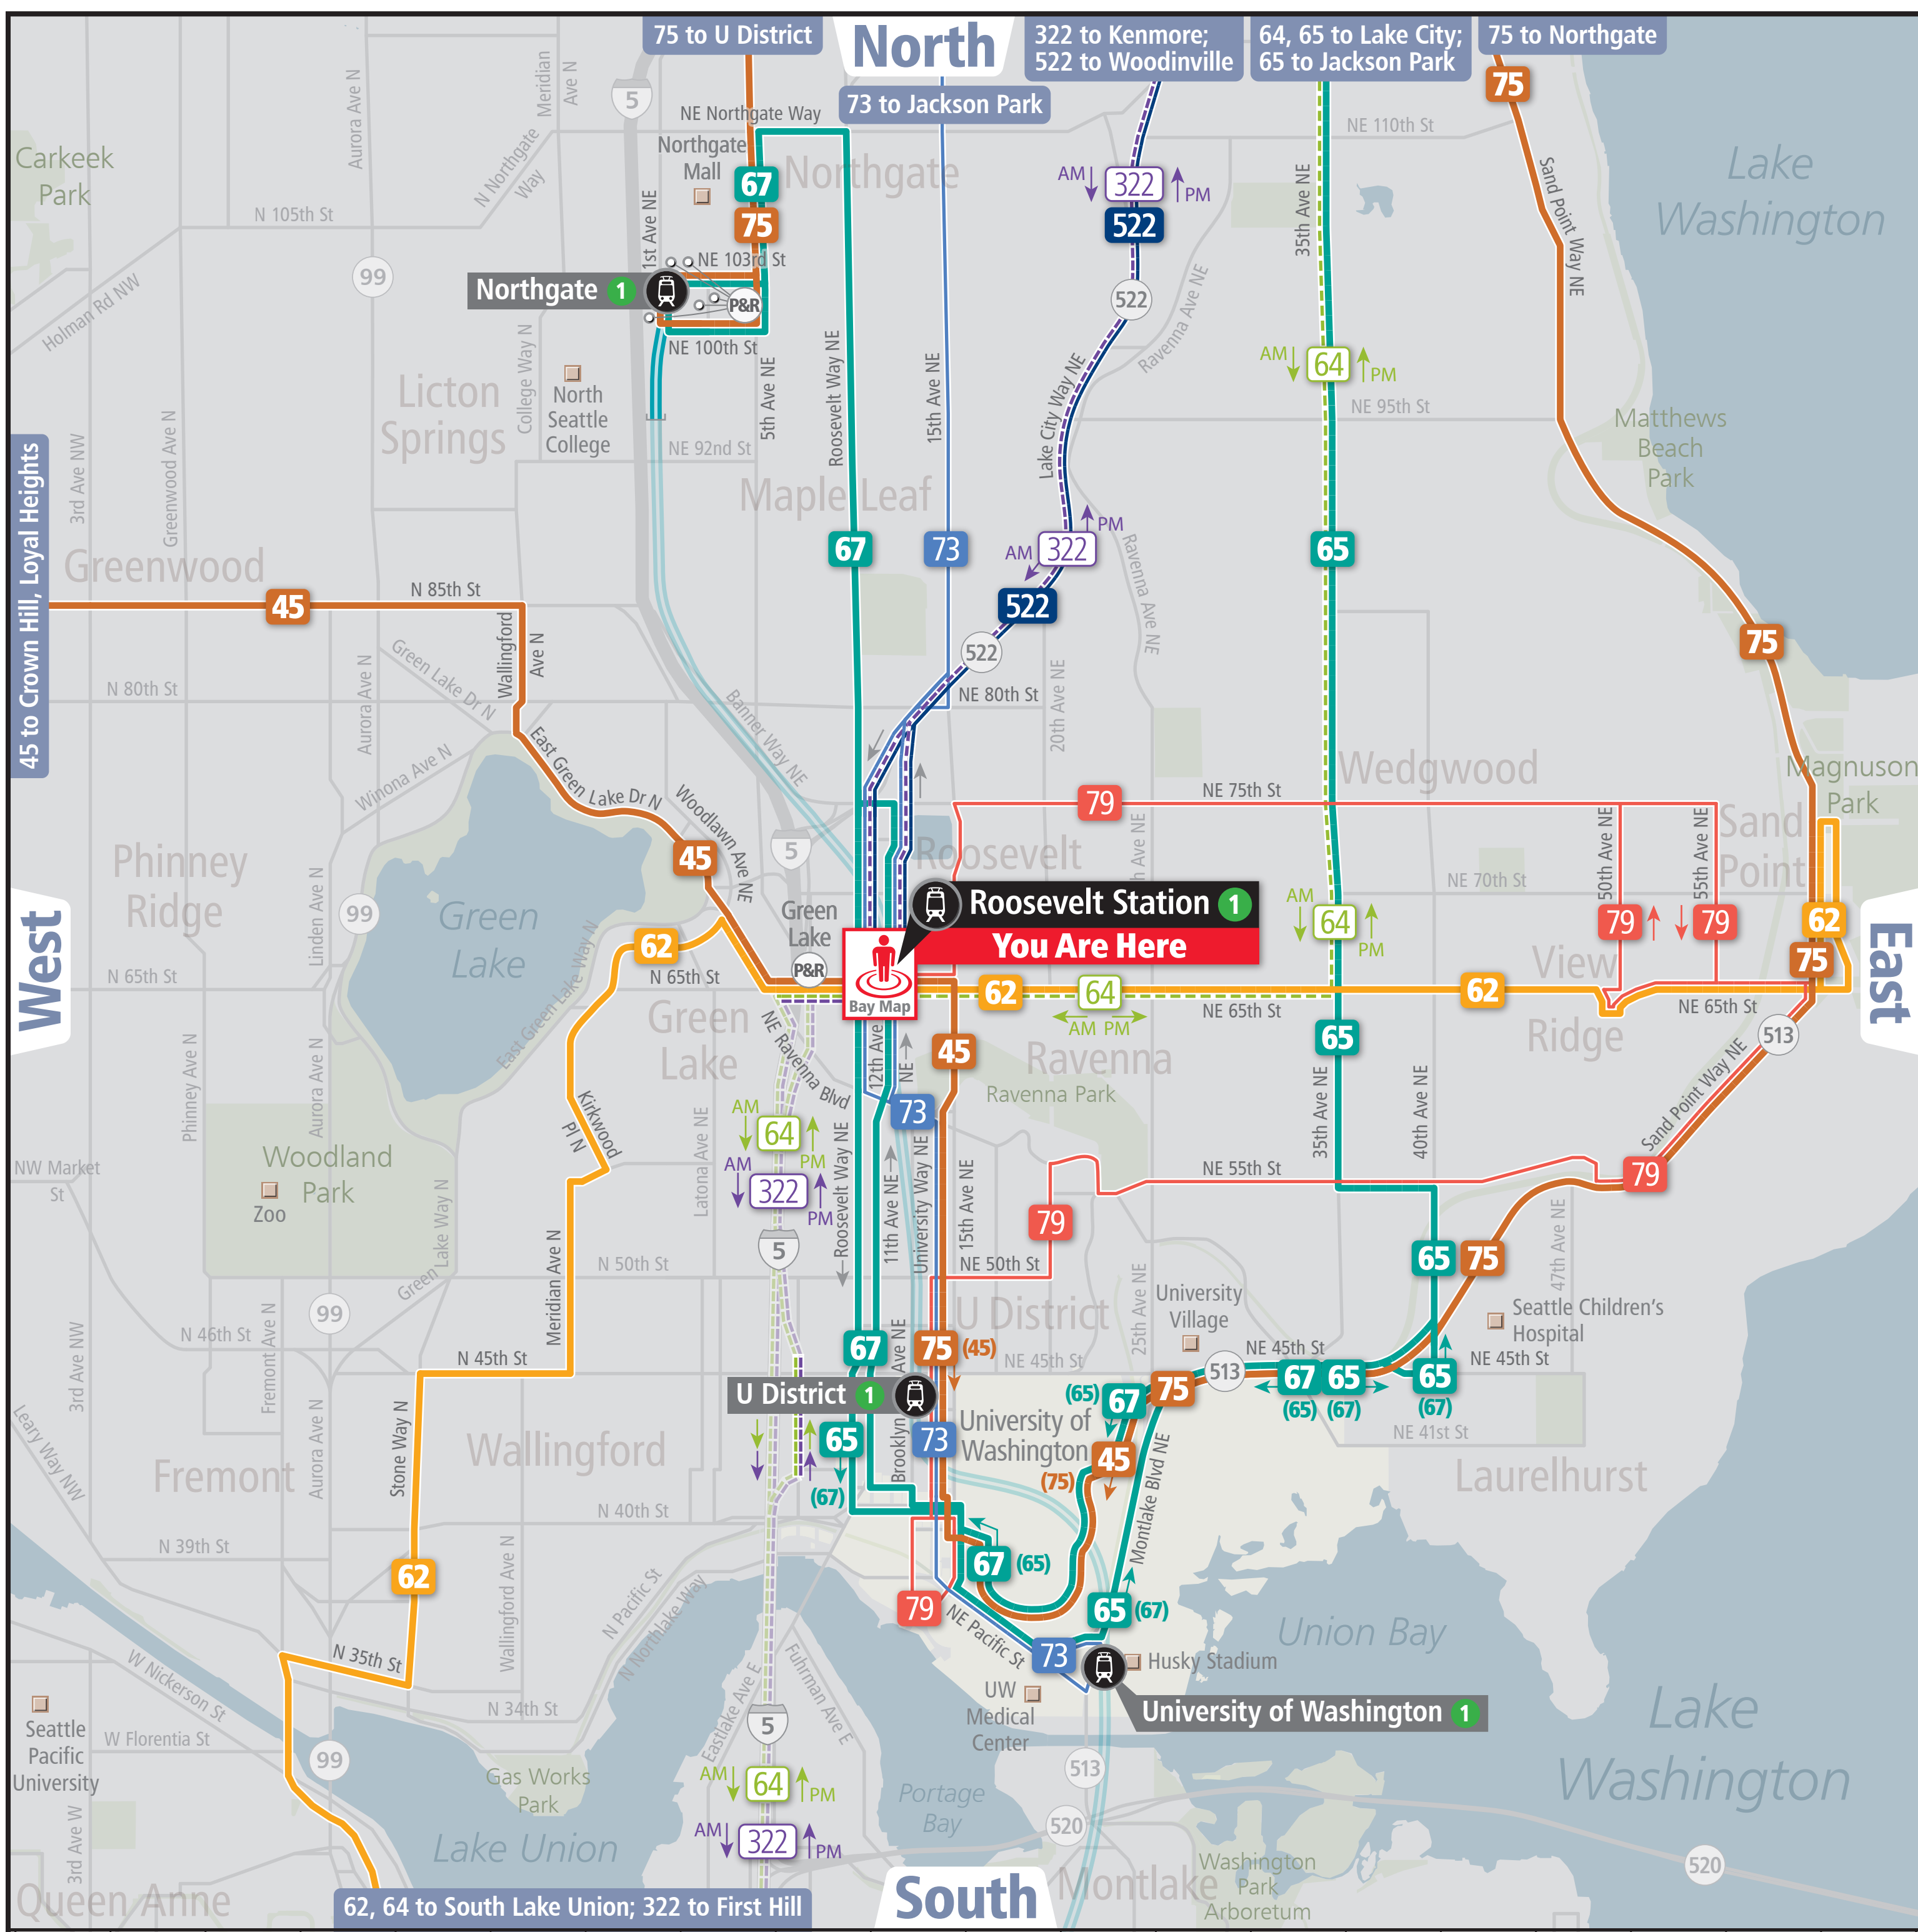

Buses from Here

King County
METRO

Roosevelt Station 1

Departures

- BAY 1**
 - 45** U District, University of Washington
 - 62** Ravenna, Sand Point
 - 64** PM Ravenna, Wedgwood, Lake City
 - 79** Wedgwood, View Ridge, Sand Point
- BAY 2**
 - 45** Greenwood, Crown Hill, Loyal Heights
 - 62** Green Lake, Wallingford, Fremont, South Lake Union
 - 64** AM South Lake Union
- BAY 3**
 - 67** Maple Leaf, Northgate
 - 73** Maple Leaf, Jackson Park
 - 322** PM Lake City, Lake Forest Park, Kenmore P&R
 - 522** Lake City, Lake Forest Park, Kenmore, Bothell, Woodinville
- BAY 4**
 - 67** (Does not serve temporary Bay 4)
 - 73** (Does not serve temporary Bay 4)
 - 322** AM First Hill
- BAY 5**
 - 67** U District, UW, UW Medical Center, Seattle Children's Hospital
 - 73** U District, UW, UW Medical Center

Bays