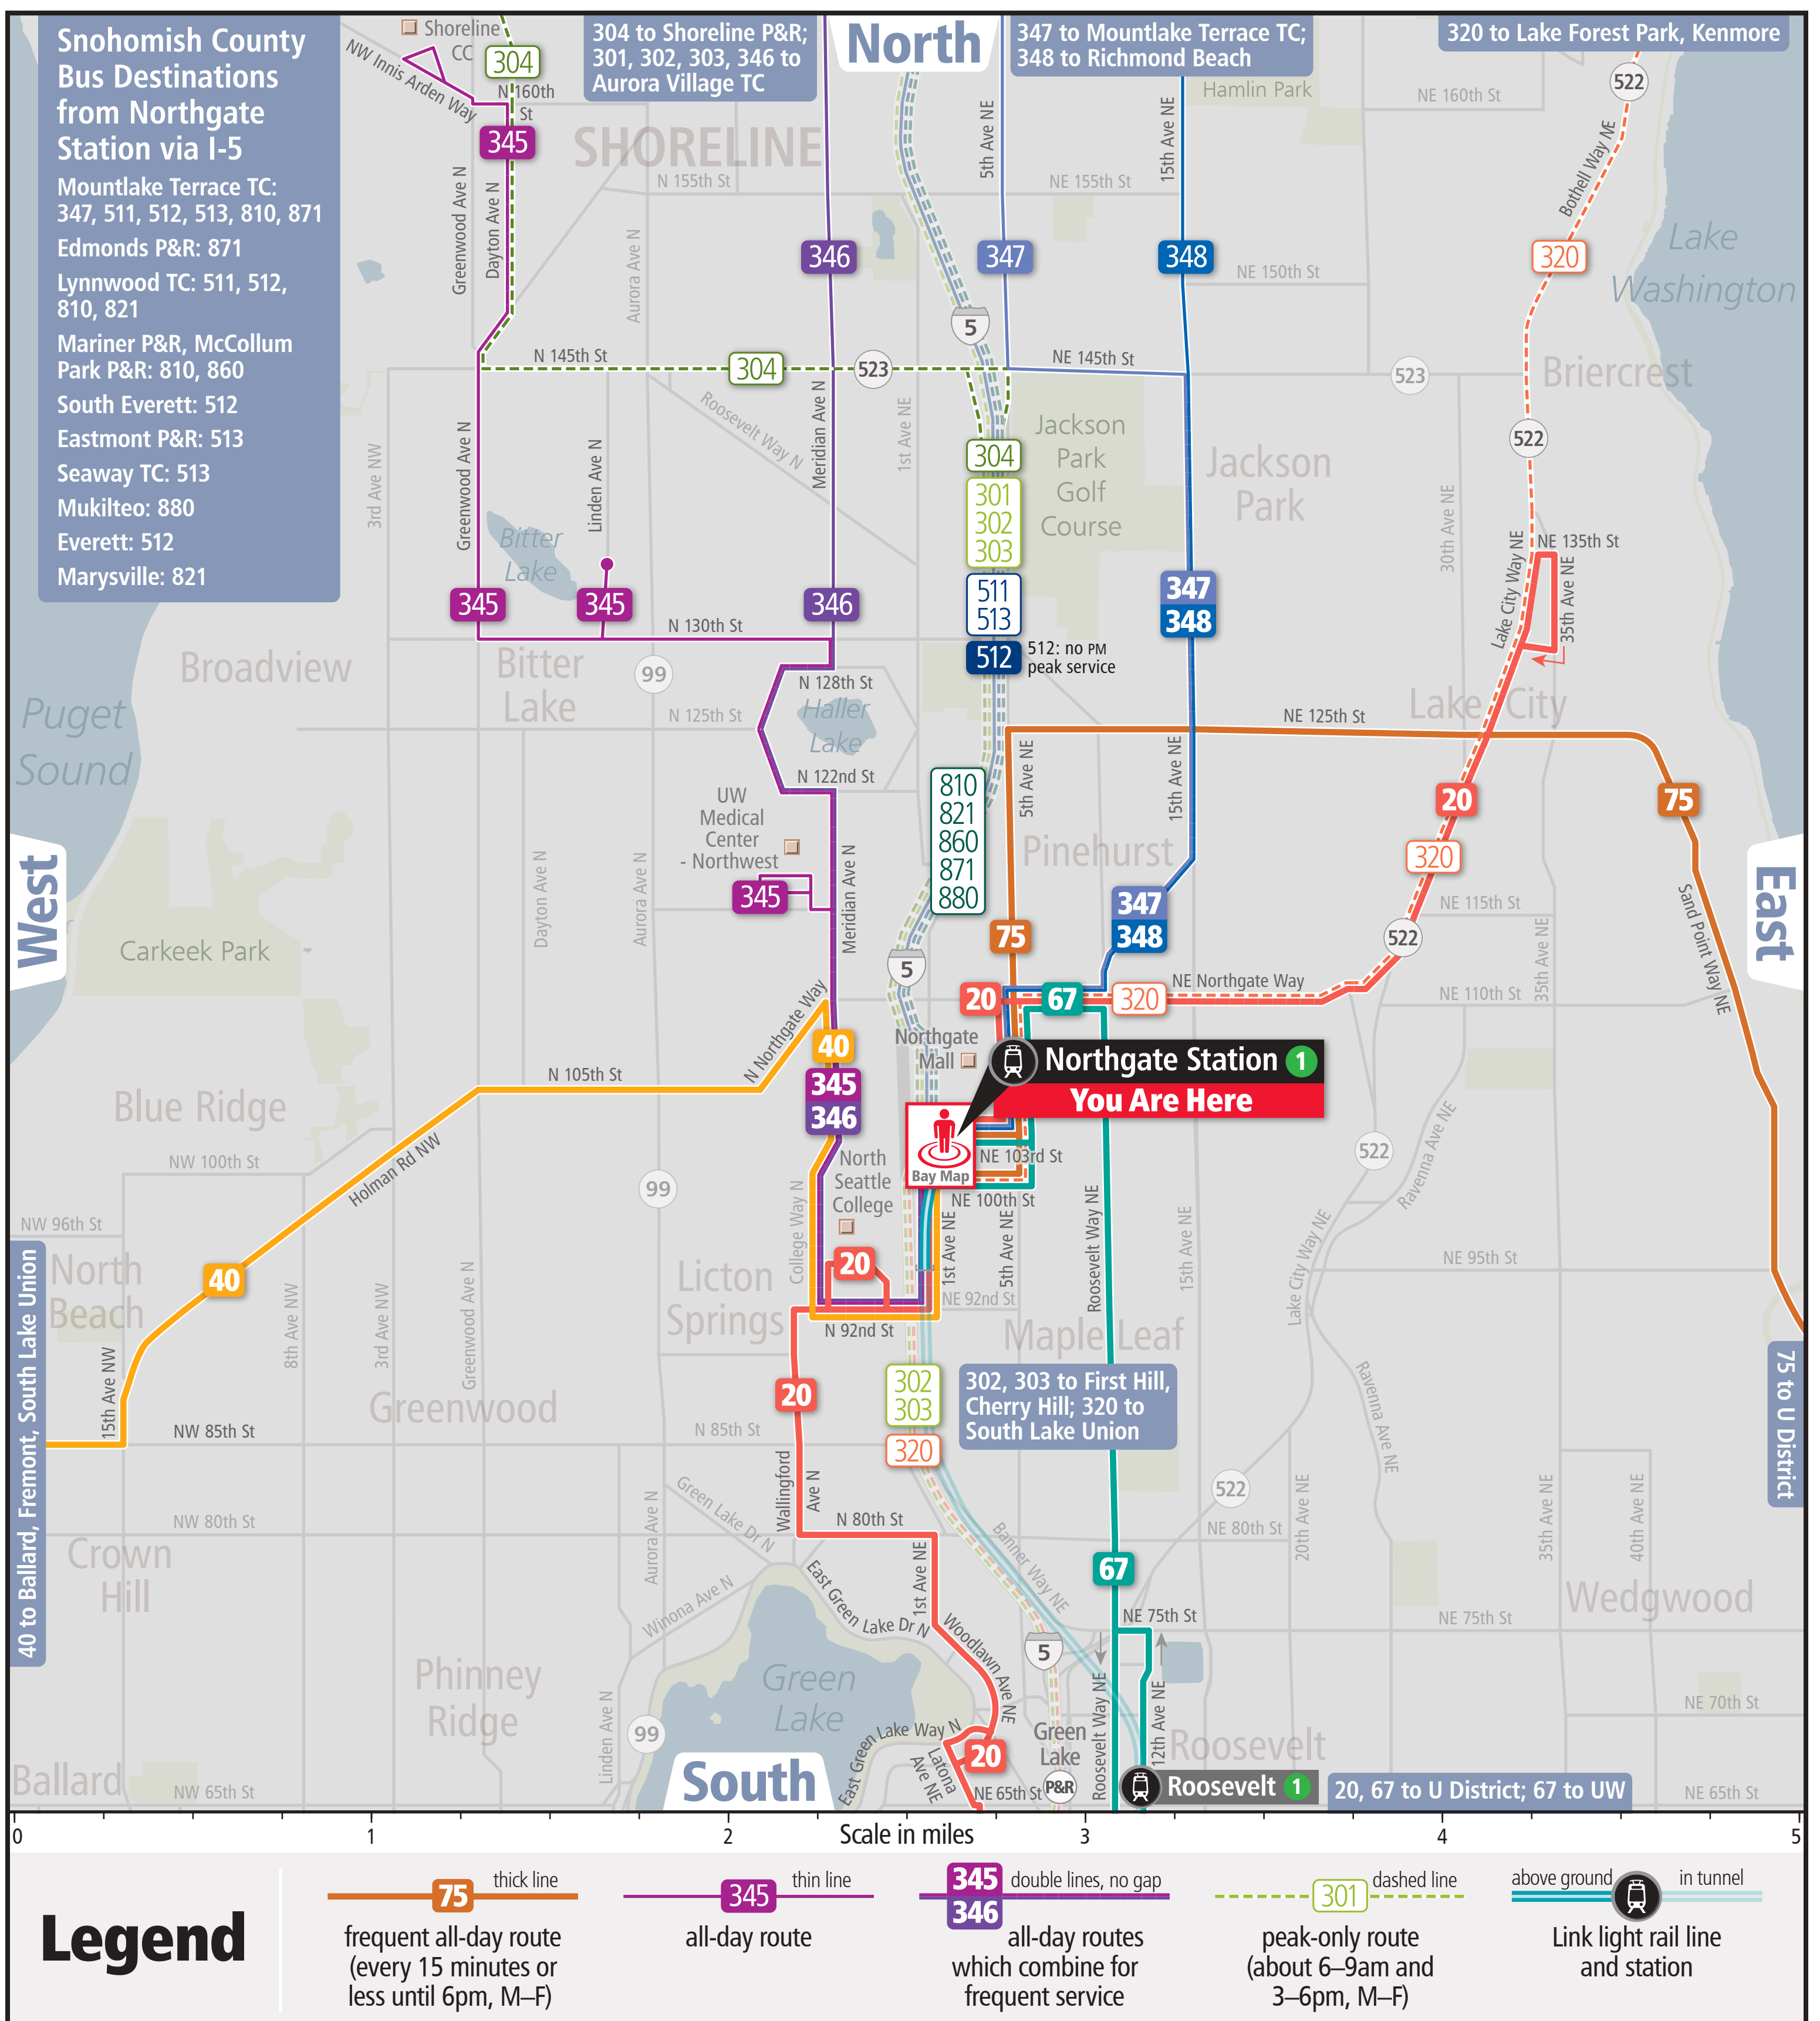

Buses from Here

King County
METRO

Northgate Station 1

Departures

- BAY 1**
- 20** Lake City
 - 67** Maple Leaf, Roosevelt, U District, UW
 - 75** Lake City, Sand Point, UW, U District
 - 347 348** Frequent service to Jackson Park
 - 347** All-day service to Mountlake Terrace TC
 - 348** All-day service to Richmond Beach
- BAY 2**
- 320** South Lake Union
 - 511** Ash Way
 - 512** Everett (no PM peak service)
 - 513** PM Everett
 - 810** McCollum Park P&R
 - 821** Marysville
 - 860** McCollum Park P&R
 - 871** Edmonds P&R
 - 880** Mukilteo
- BAY 3**
- 301** Shoreline, Aurora Village TC
 - 302** NB Shoreline, Aurora Village TC, Richmond Beach
SB First Hill, Cherry Hill
 - 303** NB Shoreline, Aurora Village TC
SB First Hill, Cherry Hill
 - 304** Shoreline P&R

Bays

- BAY 4**
- 20** Licton Springs, Green Lake, U District
 - 40** Ballard, Fremont, South Lake Union, Downtown Seattle
 - 320** Lake City, Lake Forest Park, Kenmore P&R
 - 345 346** Frequent service to Haller Lake
 - 345** All-day service to Bitter Lake, Shoreline CC
 - 346** All-day service to Aurora Village TC