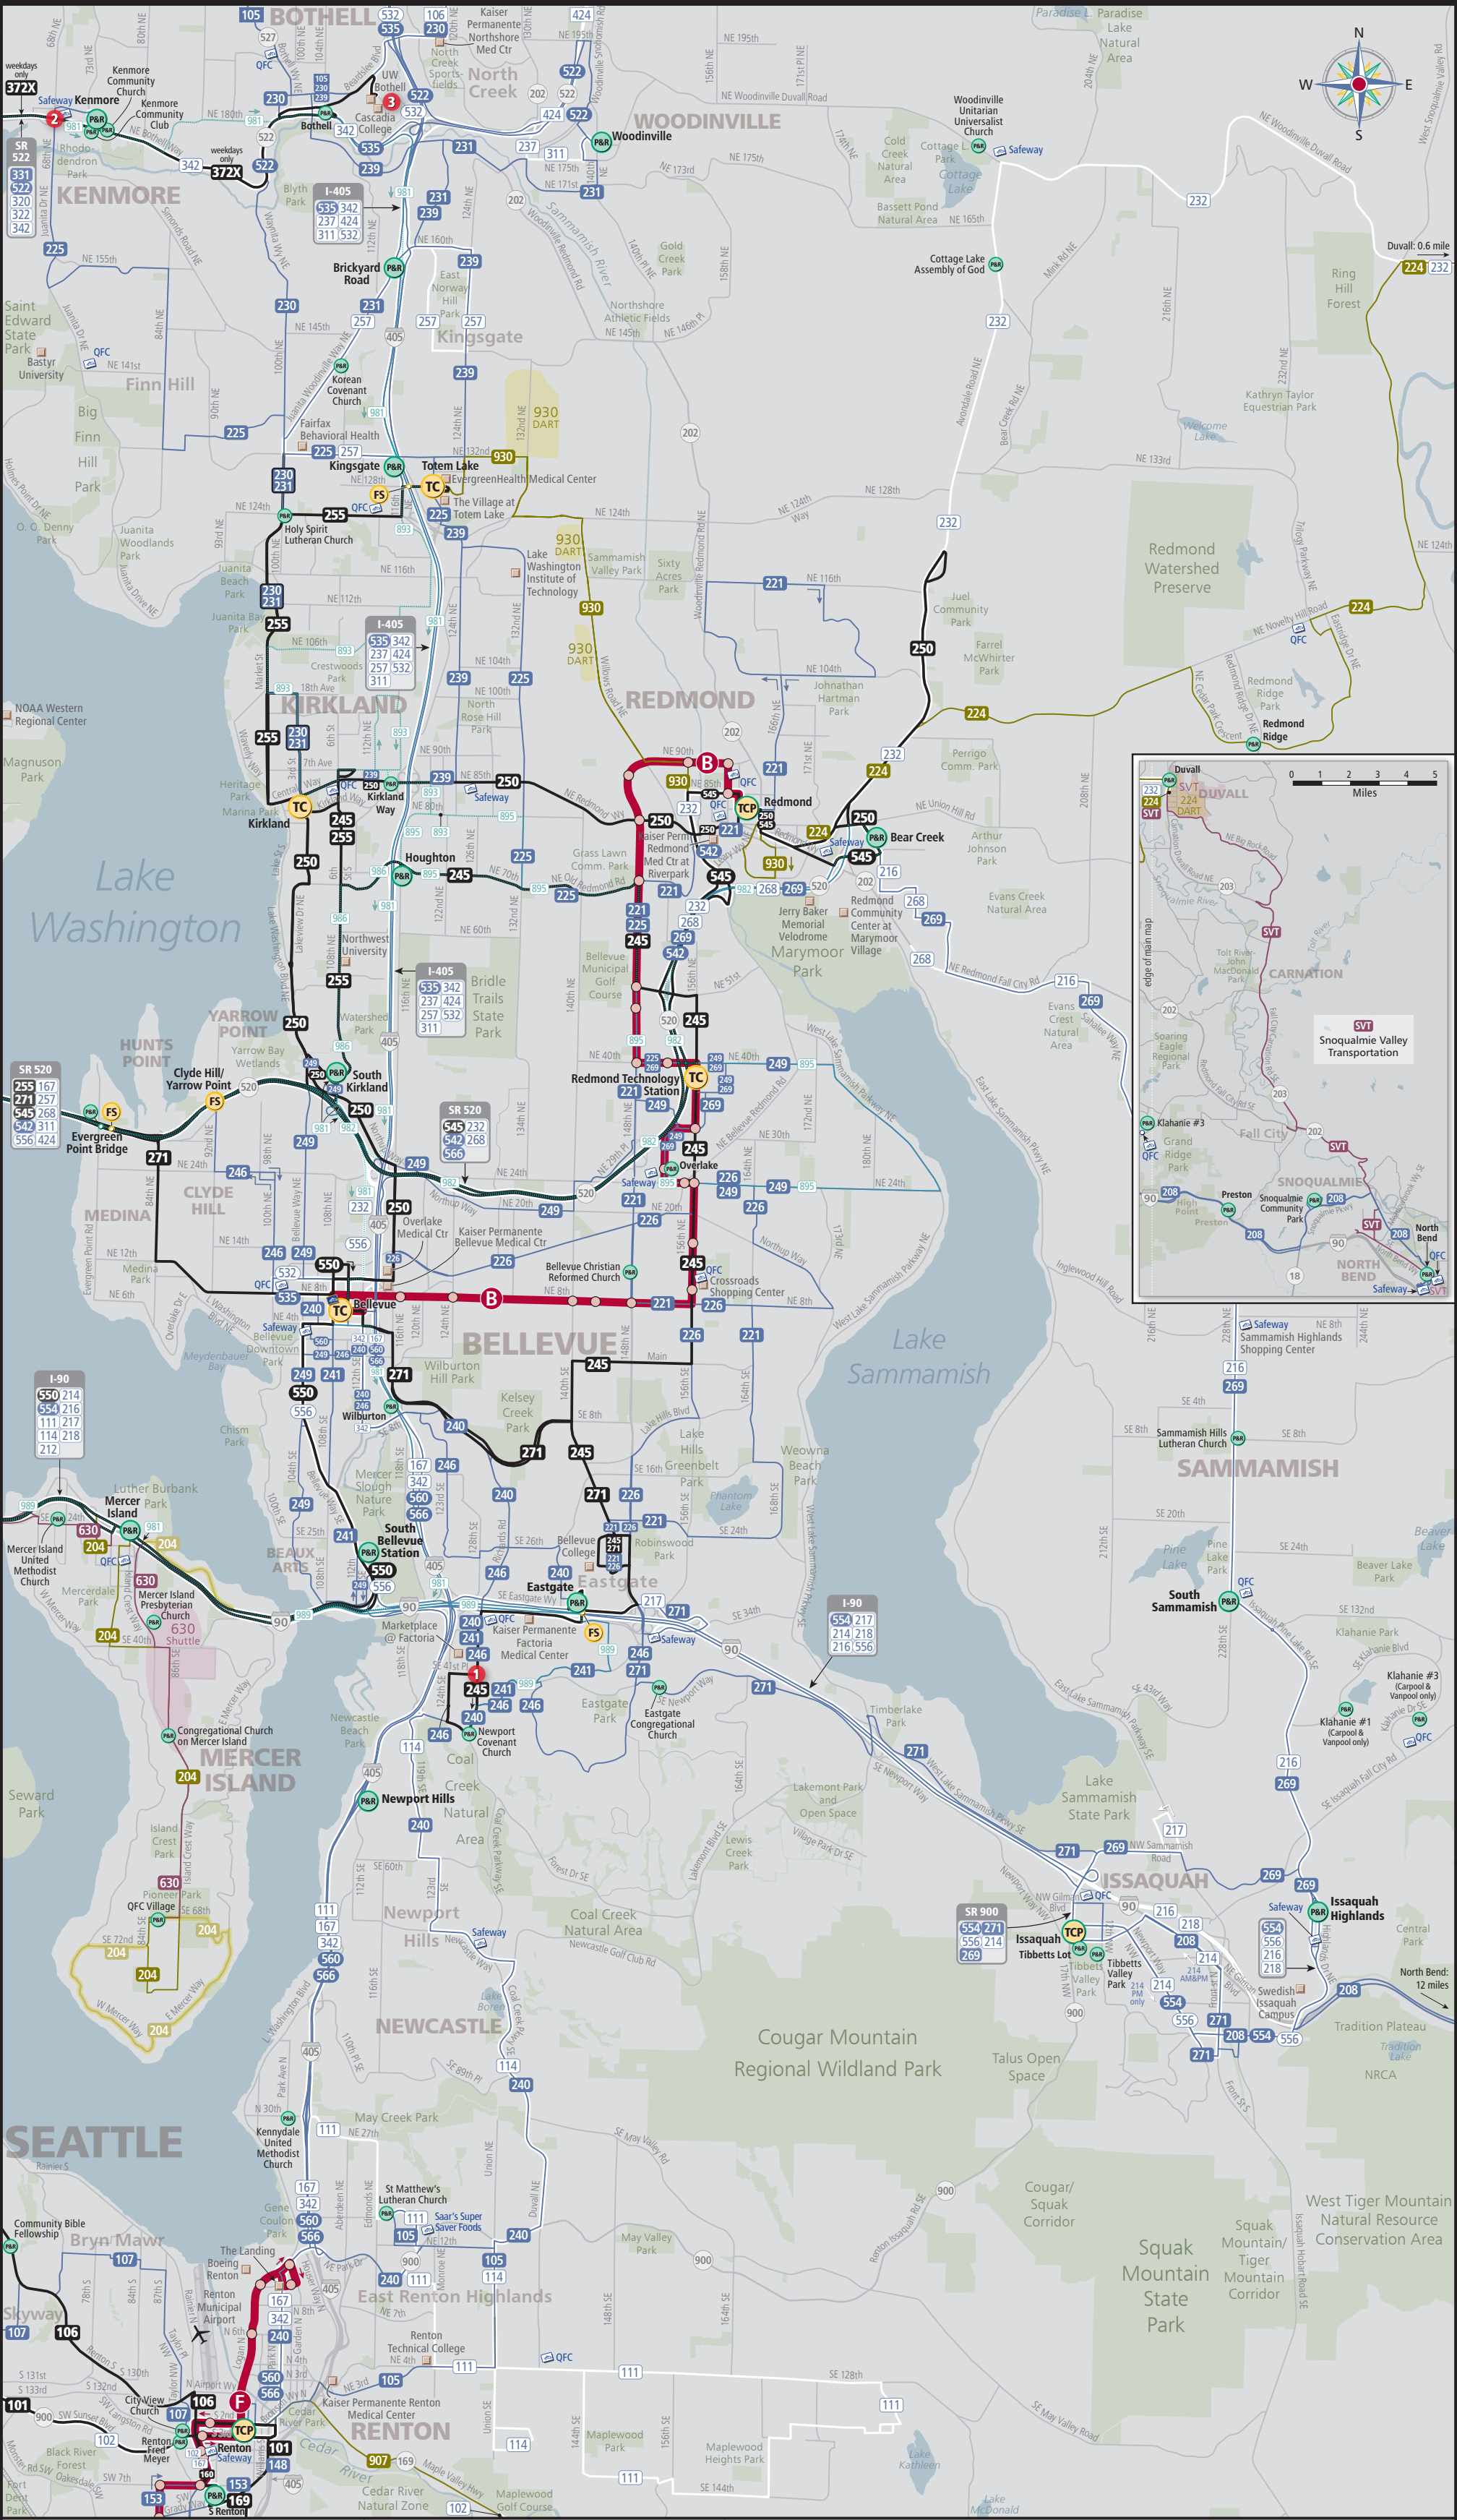

King County METRO Metro Transit System: Northeast Area

Bus Routes and Facilities

- B** RapidRide line and stop
- 255** frequent all-day route: every 15 minutes or less M-F, 6am-7pm*
*30 minutes or less M-F, 7pm-10pm, and weekends, 6am-10pm
- 240** all-day route
- 230** all-day routes that combine for frequent service
- 231** all-day routes that combine for frequent service
- 111** peak-only route
- 930** Dial-A-Ride Transit (DART): fixed route / flexible-service route¹ / area¹
- 204** flexible-service route¹ / area¹
- SVT** Community Shuttle: fixed route / flexible-service area¹

¹Reserve a ride off the fixed route.

Agencies

- Metro Transit (King County)
- Sound Transit (regional express routes)
- Community Transit (Snohomish County)

Transit centers

- TC** | **TCP** no parking | with park & ride

park & rides by number of spaces:

- more than 250
- less than 250

- FS** freeway station
- 1** major transfer point

ORCA: vending machine | retailer

Selected Base Map Features

- interstate / state highway routes

In general, the designations "St" and "Ave" are not shown on this map. In King and Snohomish counties "Streets" usually run east-west and "Avenues" usually run north-south.

MEDINA incorporated city (all capital letters)