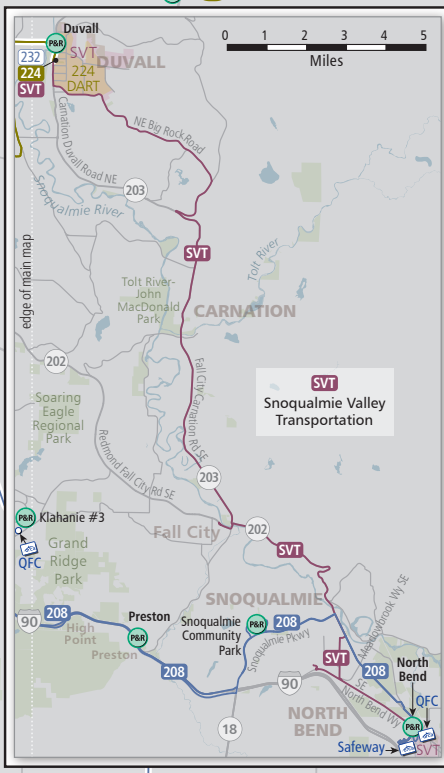

King County METRO Metro Transit System: Northeast Area

Bus Routes and Facilities

- B** RapidRide line and stop
- 255** frequent all-day route: every 15 minutes or less M-F, 6am-7pm*
*30 minutes or less M-F, 7pm-10pm, and weekends, 6am-10pm
- 240** all-day route
- 230** all-day routes that combine for frequent service
- 231** all-day routes that combine for frequent service
- 111** peak-only route
- 930** Dial-A-Ride Transit (DART): fixed route / flexible-service route¹ / area¹
- 204** flexible-service route¹ / area¹
- SVT** Community Shuttle: fixed route / flexible-service area¹

¹Reserve a ride off the fixed route.

Agencies

- Metro Transit (King County)
- Sound Transit (regional express routes)
- Community Transit (Snohomish County)

Transit centers

- TC** | **TCP** no parking | with park & ride

park & rides by number of spaces:

- more than 250
- less than 250

- FS** freeway station
- 1** major transfer point

ORCA: vending machine | retailer

Selected Base Map Features

- interstate / state highway routes

In general, the designations "St" and "Ave" are not shown on this map. In King and Snohomish counties "Streets" usually run east-west and "Avenues" usually run north-south.

MEDINA incorporated city (all capital letters)