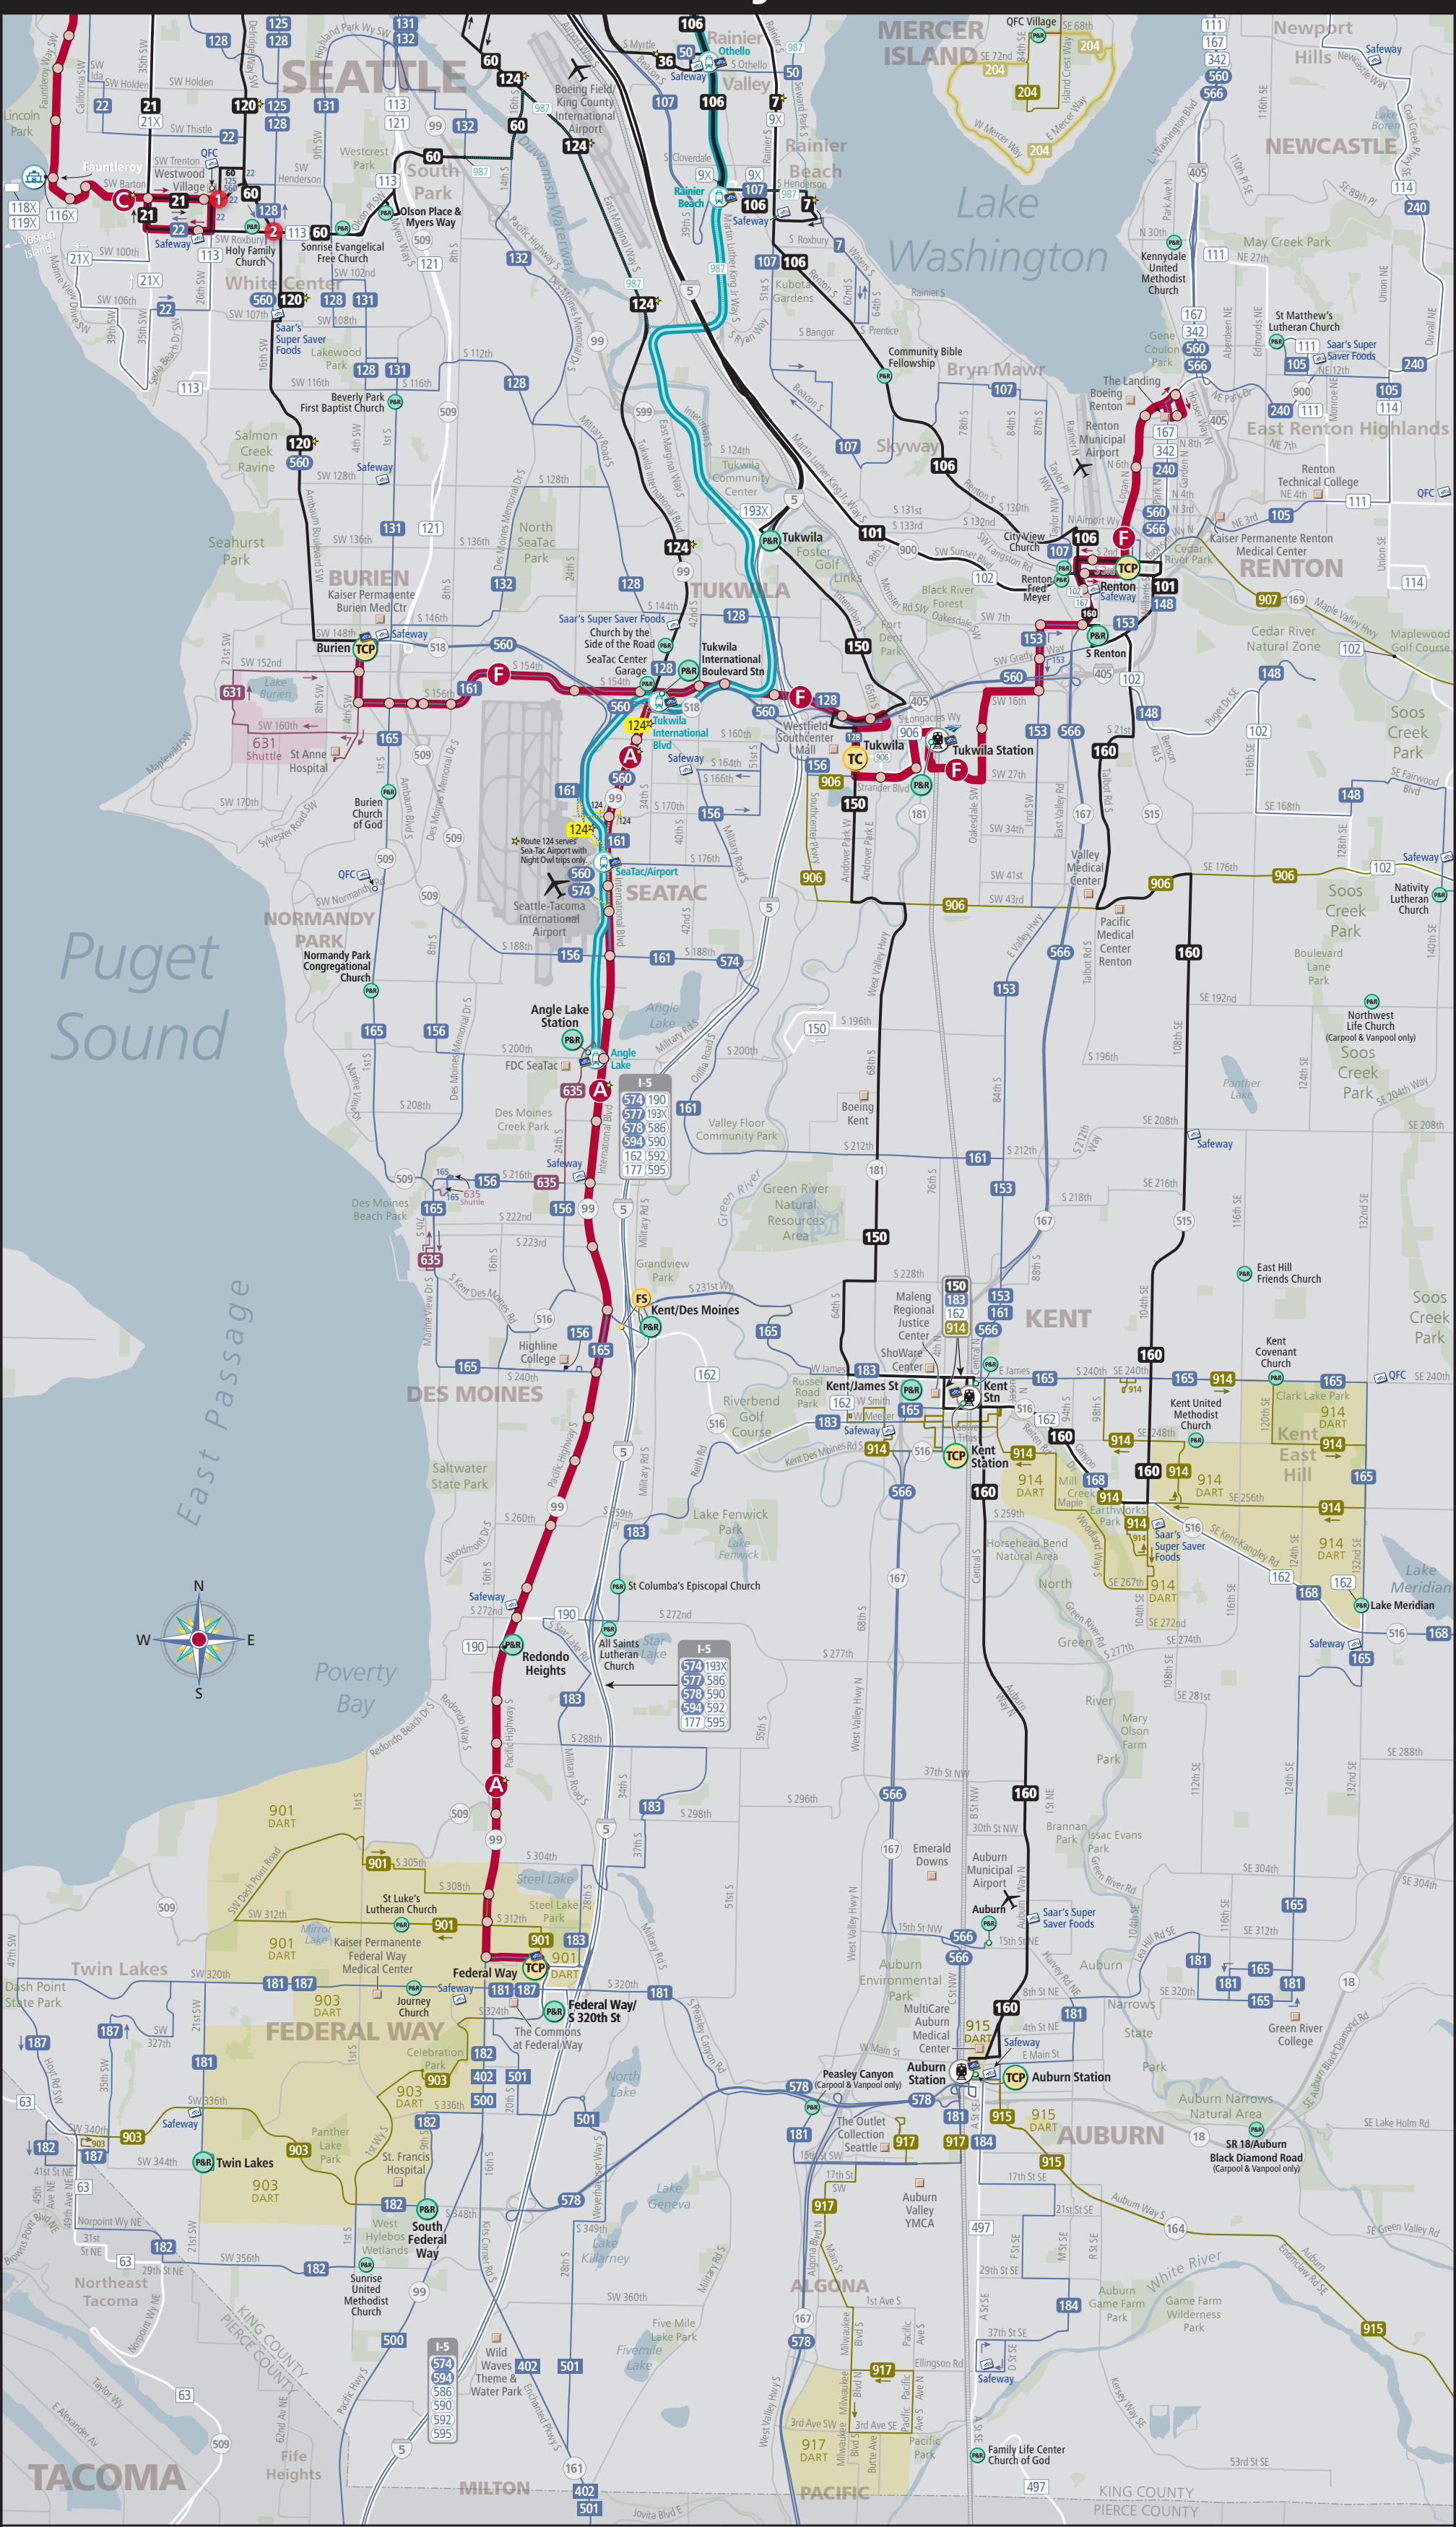

King County METRO Metro Transit System: Southwest Area

Bus Routes and Facilities

- A** RapidRide line and stop
- 150** frequent all-day route: every 15 minutes or less M-F, 6am-7pm* and weekends, 6am-10pm
- 180** all-day route
- 164** **168** all-day routes that combine for frequent service
- *** route includes Night Owl service
- 123** peak-only route
- 907** Dial-A-Ride Transit (DART): fixed route / flexible-service route / area
- 204** **907 DART** Community Shuttle: fixed route / flexible-service area
- 631** **631 Shuttle** Reserve a ride off the fixed route.

Agencies

- Metro Transit (King County)
- Sound Transit (regional express routes)
- Pierce Transit (Pierce County)

Transit Center | with park & ride

- TC** | **TCP** transit center | with park & ride
- P&R** park & ride: more than | less than 250 spaces
- FS** freeway station
- 1** major transfer point

Other Transit Services and Facilities

- Sounder commuter rail line and station (=Amtrak)
- Link light rail line and station: 1 Line
- Washington State Ferries route and terminal
- ORCA: vending machine | retailer

Selected Base Map Features

- 5** **520** interstate / state highway routes

In general, the designations "St" and "Ave" are not shown on this map. In King and Pierce counties "Streets" usually run east-west and "Avenues" usually run north-south.