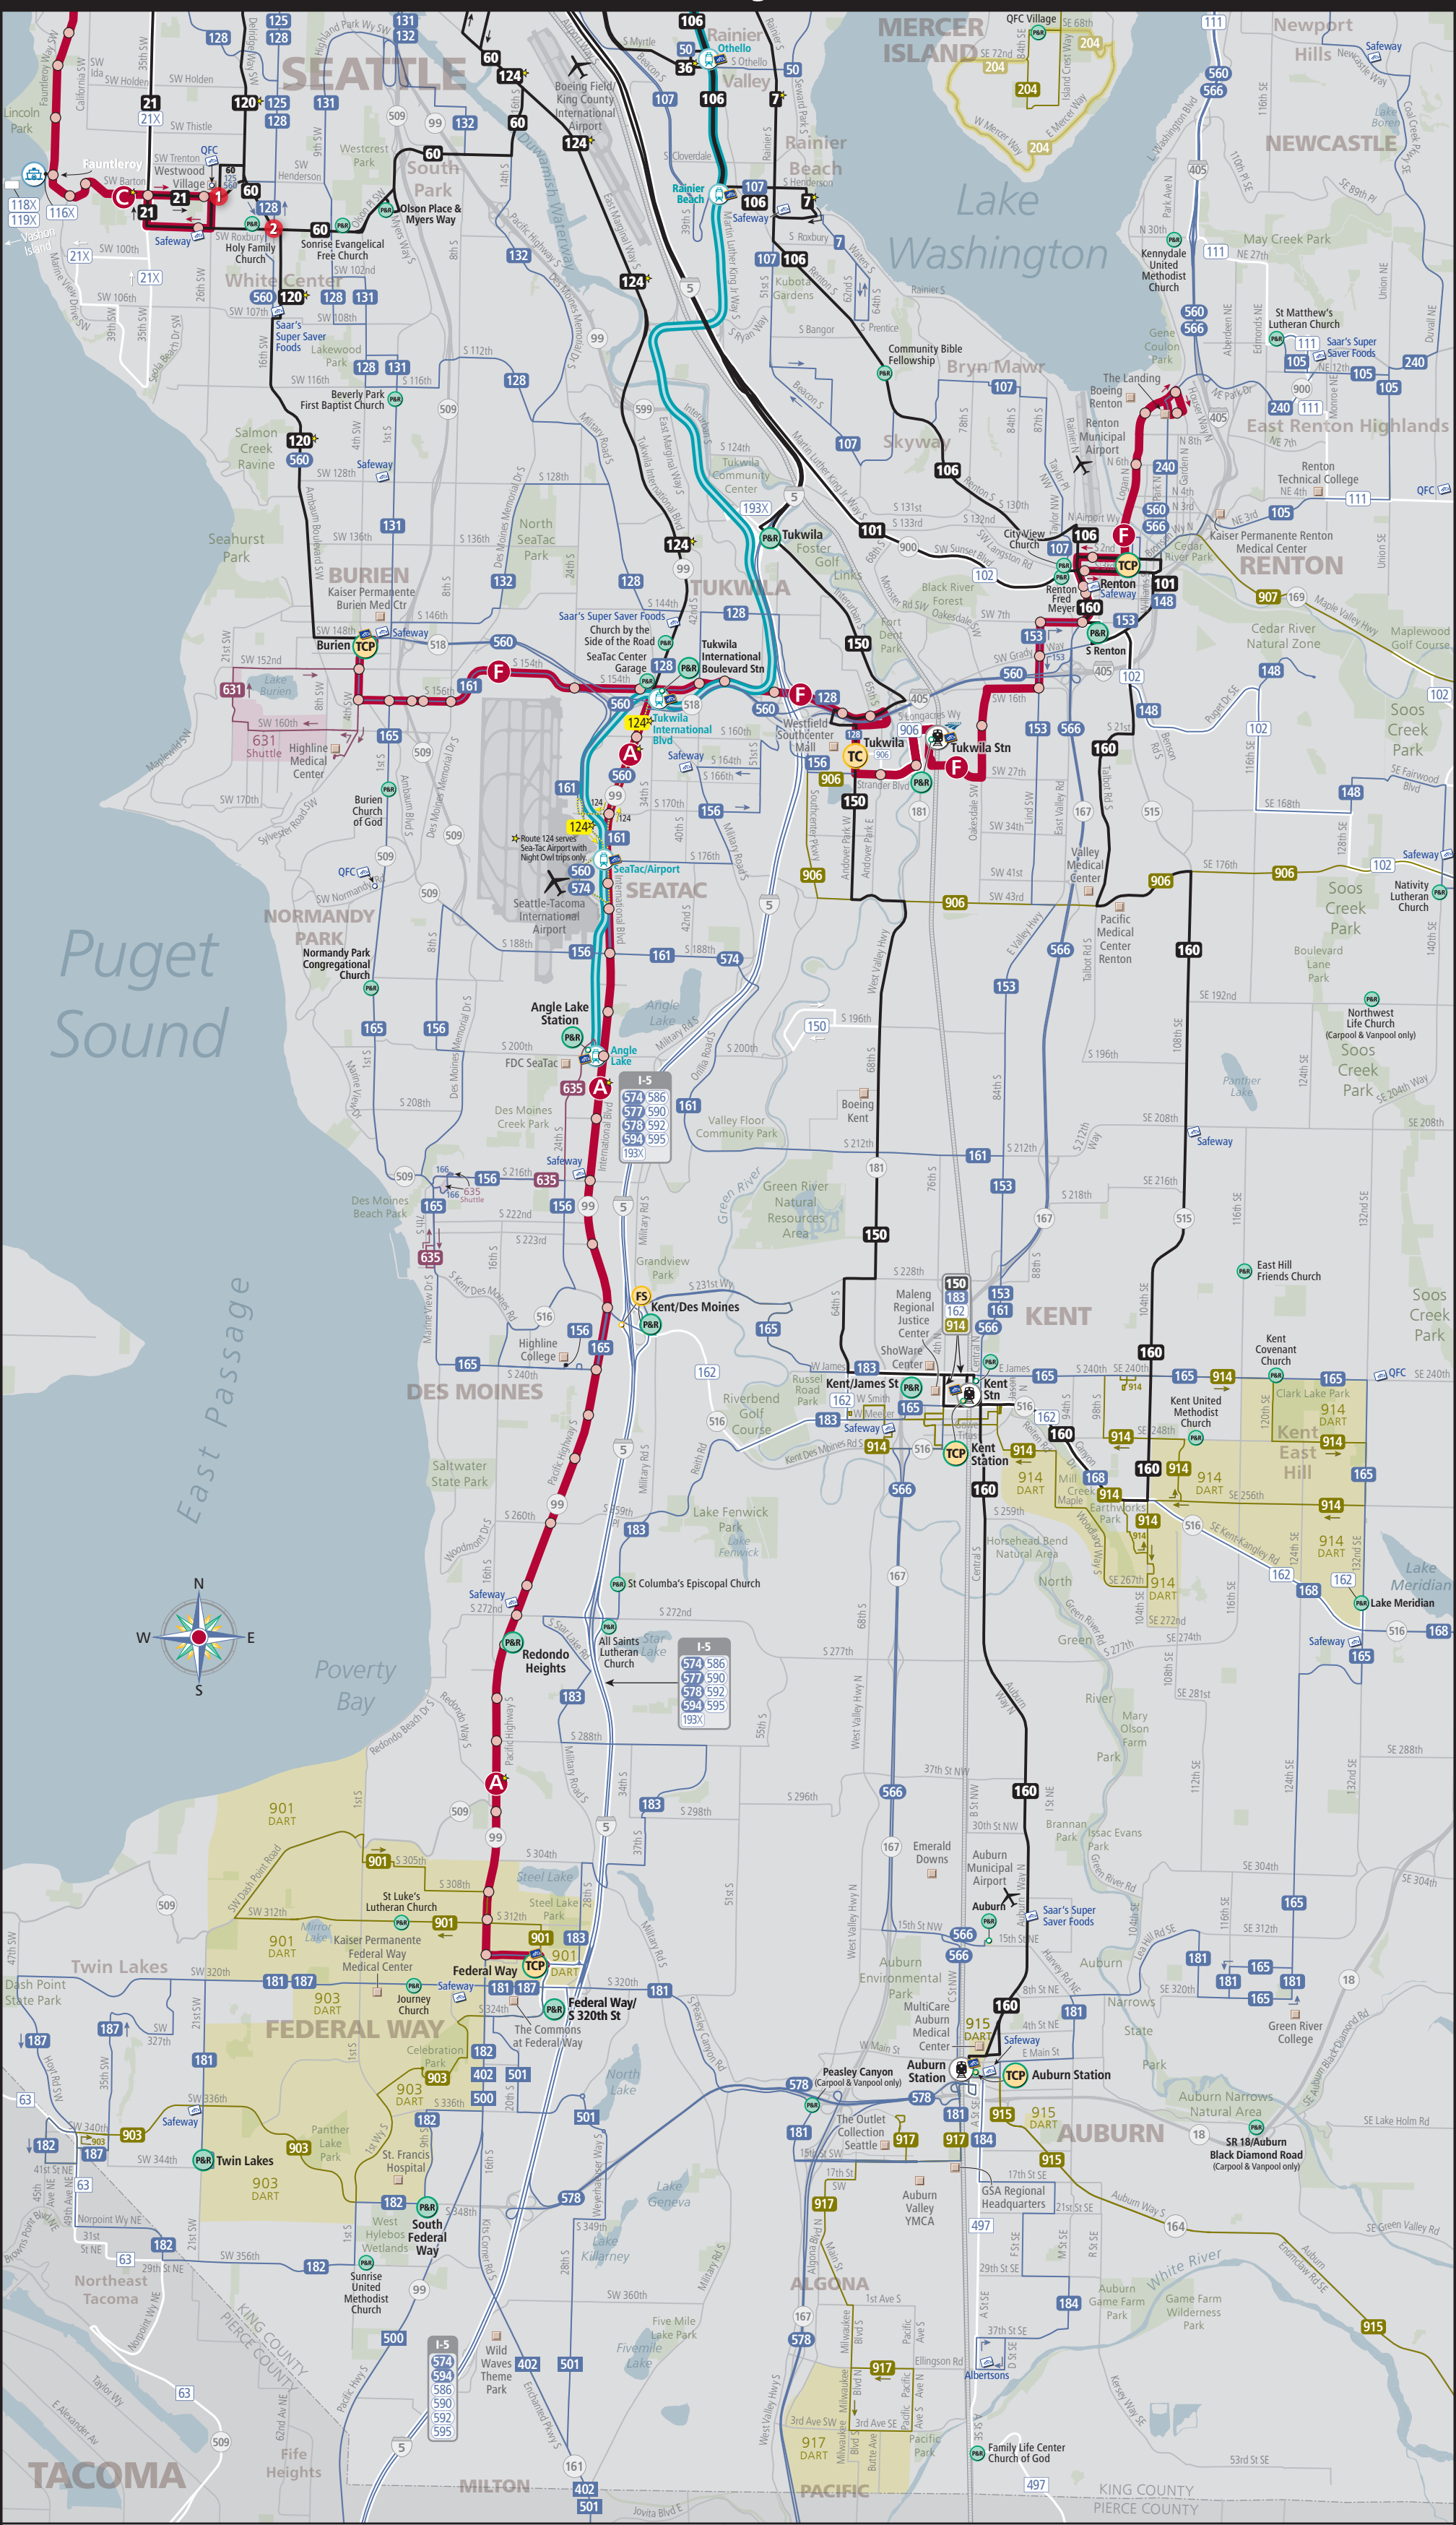

King County METRO Metro Transit System: Southwest Area

Bus Routes and Facilities

- A** RapidRide line and stop
 - 150** frequent all-day route (every 15 minutes or less until 6pm Mon–Fri)
 - 180** all-day route
 - 164** **168** all-day routes that combine for frequent service
 - *** route includes Night Owl service
 - 123** peak-only route
 - 907** Dial-A-Ride Transit (DART): fixed route / flexible-service route* / area*
 - 631** **631 Shuttle** Community Shuttle: fixed route / flexible-service area*
- *Reserve a ride off the fixed route.

- Agencies**
- Metro Transit (King County)
 - Sound Transit (regional express routes)
 - Pierce Transit (Pierce County)
- TC** **TCP** transit center | with park & ride
- PBR** **PRM** park & ride: more than | less than 250 spaces
- FS** freeway station
- 1** major transfer point

Other Transit Services and Facilities

- Sounder commuter rail line and station (Amtrak)
- Central Link light rail line and station
- Washington State Ferries route and terminal
- ORCA: vending machine | retailer

Selected Base Map Features

- 5** **520** interstate / state highway routes
- In general, the designations "St" and "Ave" are not shown on this map. In King and Pierce counties "Streets" usually run east–west and "Avenues" usually run north–south.
- MEDINA** incorporated city (all capital letters)
- Admiral** neighborhood or other unincorporated place
- point of interest or common destination
- 0 1/2 1 2 Miles