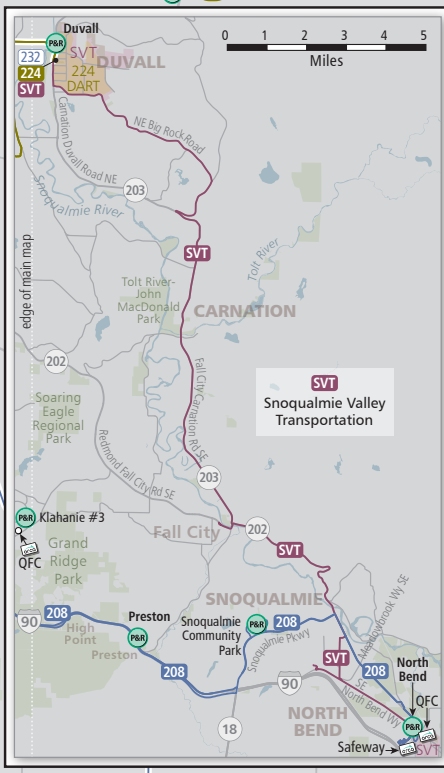

King County METRO Metro Transit System: Northeast Area

Bus Routes and Facilities

- B** RapidRide line and stop
- 255** frequent all-day route: every 15 minutes or less M-F, 6am-7pm*
*30 minutes or less M-F, 7pm-10pm, and weekends, 6am-10pm
- 240** all-day route
- 230** all-day routes that combine for frequent service
- 231** all-day route
- 111** peak-only route
- 930** Dial-A-Ride Transit (DART): fixed route / flexible-service route¹ / area¹
- 204** flexible-service route¹ / area¹
- SVT** Community Shuttle: fixed route / flexible-service area¹

¹Reserve a ride off the fixed route.

Agencies

- Metro Transit (King County)
- Sound Transit (regional express routes)
- Community Transit (Snohomish County)

Transit centers

- TC** no parking | with park & ride
- TCP** park & rides by number of spaces:
 - more than 250
 - less than 250
- FS** freeway station
- 1** major transfer point

ORCA: vending machine | retailer

Selected Base Map Features

- 5 520** interstate / state highway routes

In general, the designations "St" and "Ave" are not shown on this map. In King and Snohomish counties "Streets" usually run east-west and "Avenues" usually run north-south.

MEDINA incorporated city (all capital letters)

Admiral neighborhood or other unincorporated place

point of interest or common destination

0 1/2 1 2 Miles

September 2022

Transit Service at Major Park & Rides and Other Transfer Points