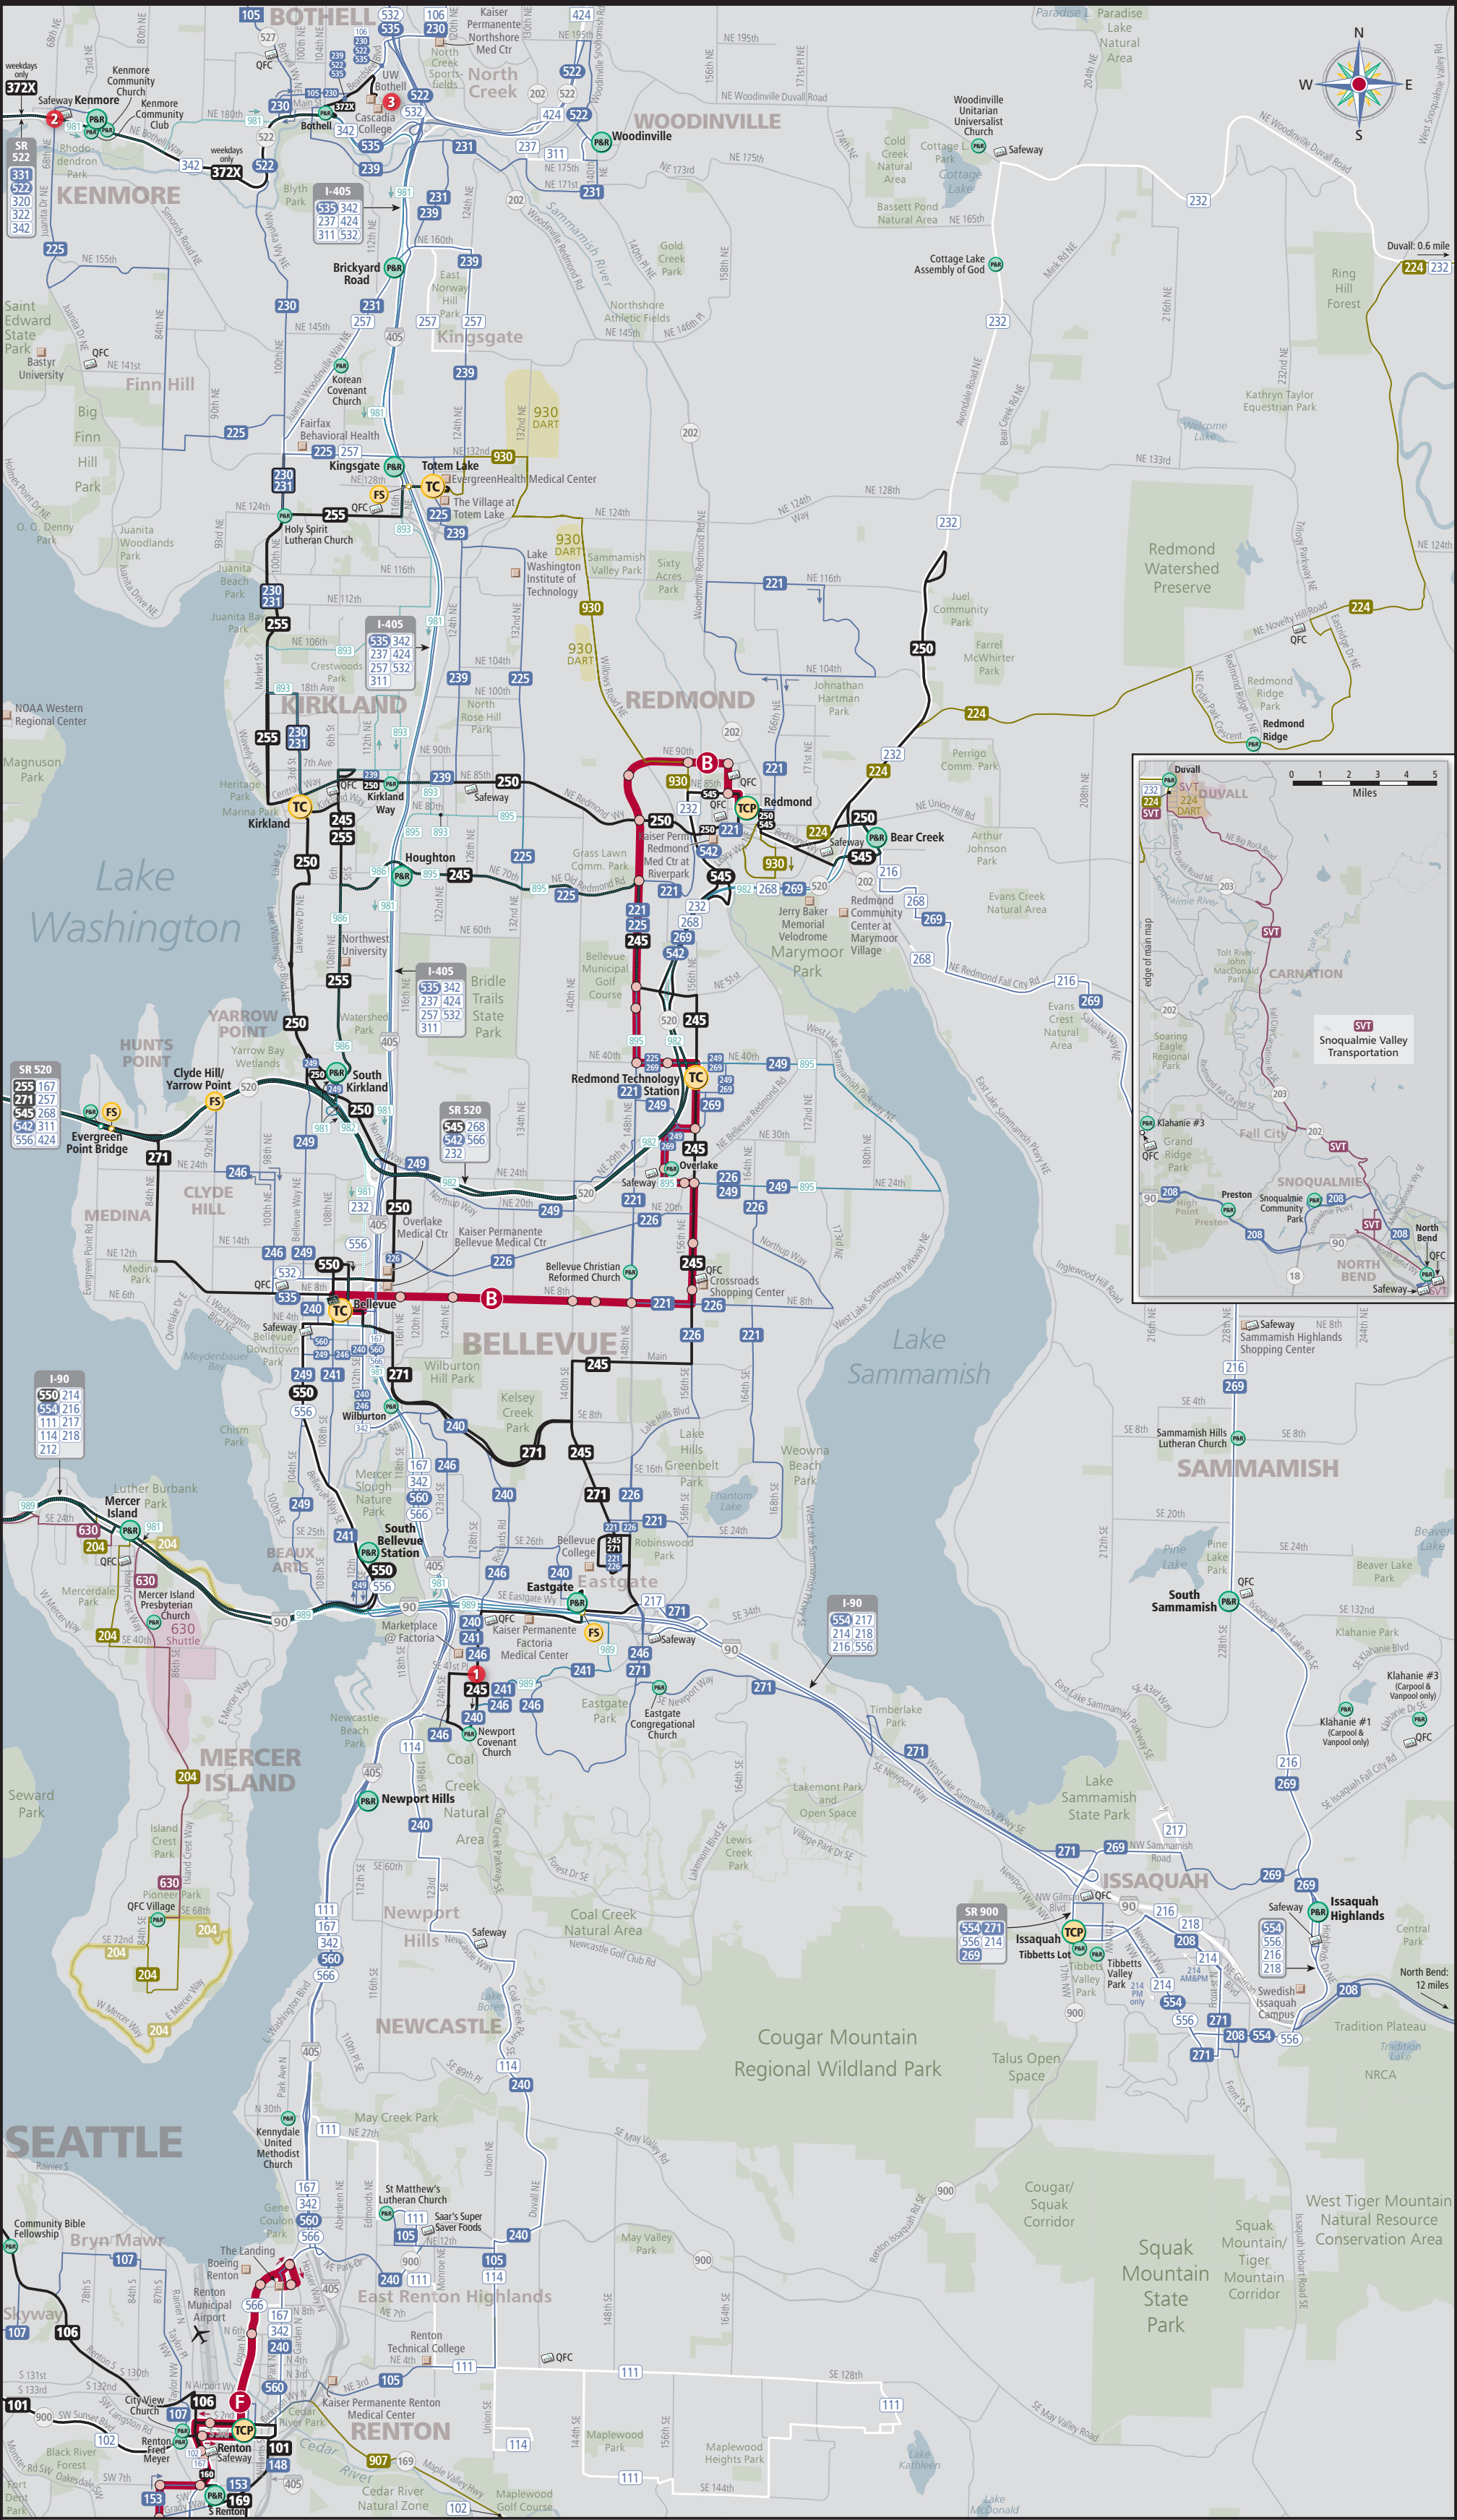

King County METRO Metro Transit System: Northeast Area

Bus Routes and Facilities

- B** RapidRide line and stop
- 255** frequent all-day route: every 15 minutes or less M-F, 6am-7pm*
*30 minutes or less M-F, 7pm-10pm, and weekends, 6am-10pm
- 240** all-day route
- 230** all-day routes that combine for frequent service
- 231** all-day route
- 111** peak-only route
- 930** Dial-A-Ride Transit (DART): fixed route / flexible-service route¹ / area¹
- 204** flexible-service route¹ / area¹
- SVT** Community Shuttle: fixed route / flexible-service area¹

¹Reserve a ride off the fixed route.

Agencies

- Metro Transit (King County)
- Sound Transit (regional express routes)
- Community Transit (Snohomish County)

Transit centers

- TC** no parking | with park & ride
- TCP** park & rides by number of spaces:
 - more than 250
 - less than 250
- FS** freeway station
- 1** major transfer point

ORCA: vending machine | retailer

Selected Base Map Features

- 5 520** interstate / state highway routes

In general, the designations "St" and "Ave" are not shown on this map. In King and Snohomish counties "Streets" usually run east-west and "Avenues" usually run north-south.

MEDINA incorporated city (all capital letters)

Admiral neighborhood or other unincorporated place

point of interest or common destination

0 1/2 1 2 Miles

September 2022

Transit Service at Major Park & Rides and Other Transfer Points