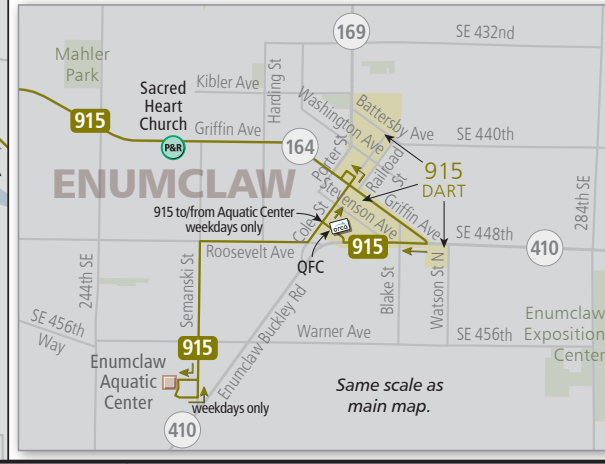

King County METRO Metro Transit System: Southeast Area

Bus Routes and Transit Facilities

- F** RapidRide line and stop
- 150** frequent all-day route: every 15 minutes or less M-F, 6am-7pm*
*30 minutes or less M-F, 7pm-10pm, and weekends, 6am-10pm
- 165** all-day route
- 102** peak-only route
- 917** Dial-A-Ride Transit (DART): fixed route and flexible-service area*
*Reserve a ride off the scheduled route.

Agencies

- Metro Transit (King County)
- Sound Transit (regional express routes)
- Pierce Transit (Pierce County)
- TCP** transit center and park & ride
- P&R** park & ride with more than 250 spaces
- P&R** park & ride with less than 250 spaces
- Store Name** ORCA: vending machine | retailer
- Sounder commuter rail line and station (Amtrak)

Selected Base Map Features

- 5** 520 interstate / state highway routes

In general, the designations "St" and "Ave" are not shown on this map. In King and Snohomish counties "Streets" usually run east-west and "Avenues" usually run north-south.

MEDINA incorporated city (all capital letters)

Admiral neighborhood or other unincorporated place

Point of Interest point of interest or common destination

0 1/2 1 2 Miles

September 2022

Transit Service at Major Park & Rides and Other Transfer Points