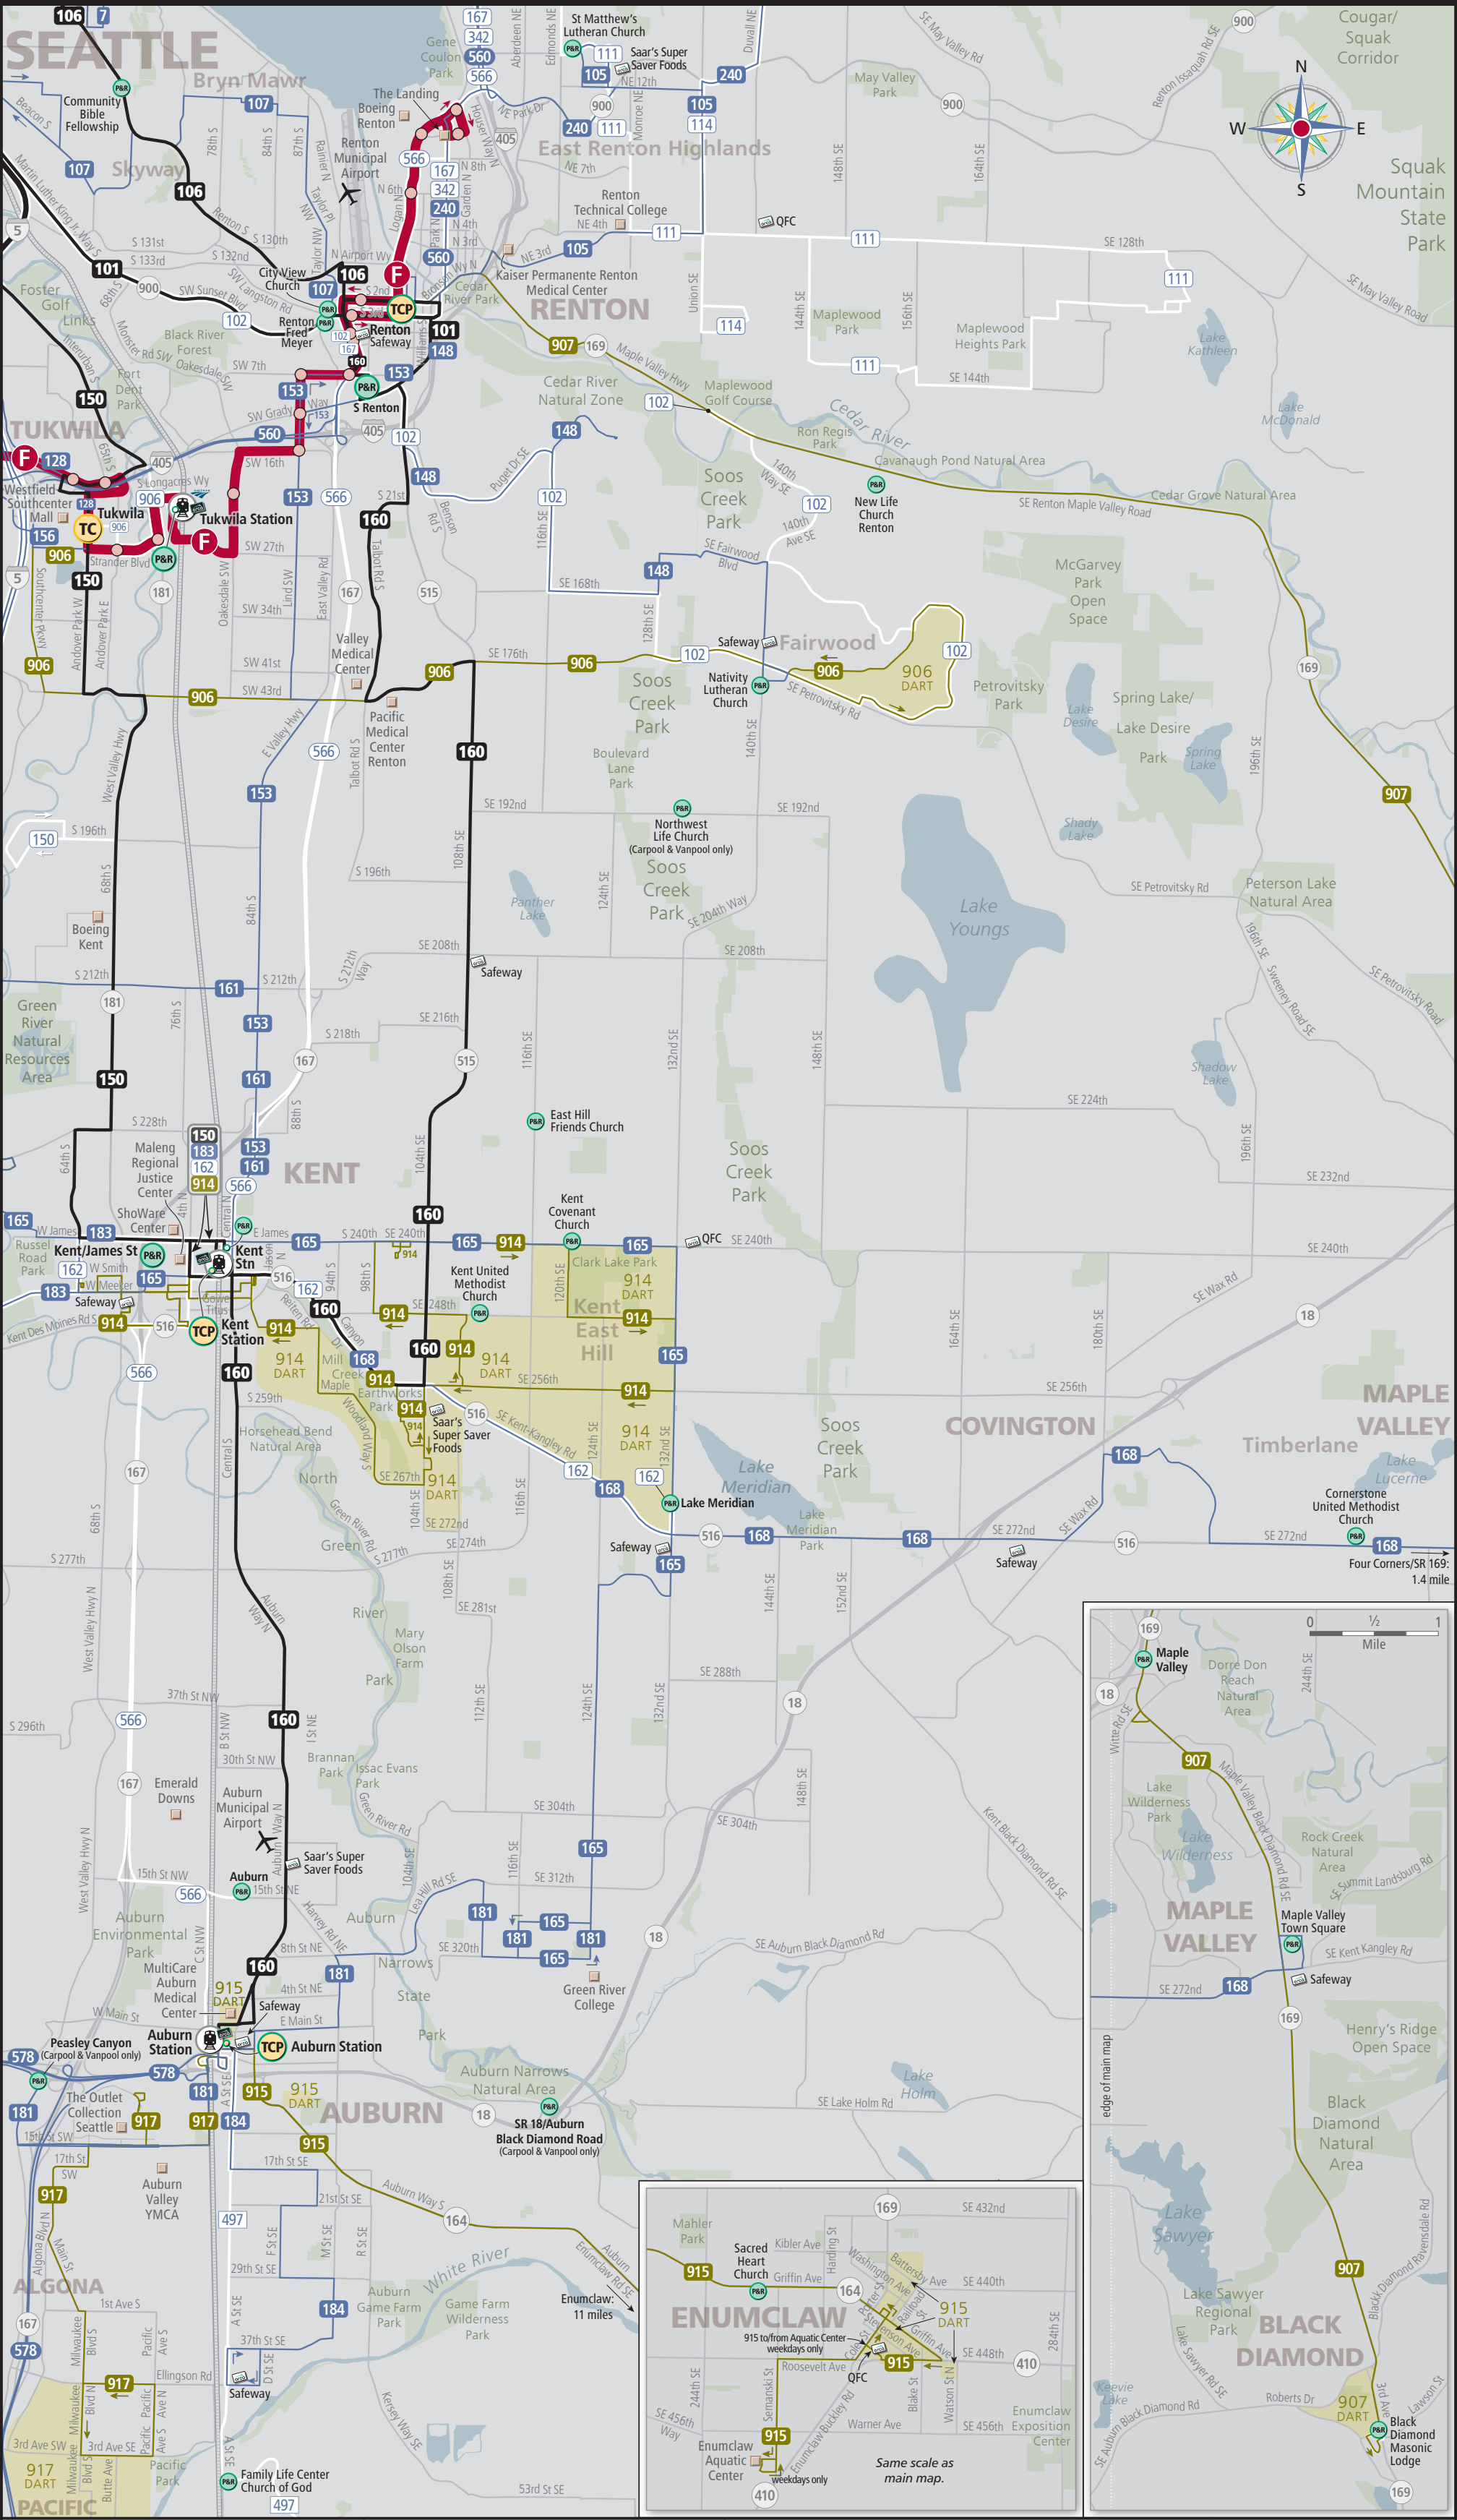

King County METRO Metro Transit System: Southeast Area

Bus Routes and Transit Facilities

- F** RapidRide line and stop
- 150** frequent all-day route: every 15 minutes or less M-F, 6am-7pm*
*30 minutes or less M-F, 7pm-10pm, and weekends, 6am-10pm
- 165** all-day route
- 102** peak-only route
- 917** Dial-A-Ride Transit (DART): fixed route and flexible-service area*
*Reserve a ride off the scheduled route.

Agencies

- Metro Transit (King County)
- Sound Transit (regional express routes)
- Pierce Transit (Pierce County)
- TCP** transit center and park & ride
- P&R** park & ride with more than 250 spaces
- P&R** park & ride with less than 250 spaces
- Store Name** ORCA: vending machine | retailer
- Sounder commuter rail line and station (Amtrak)

Selected Base Map Features

- 5** 520 interstate / state highway routes

In general, the designations "St" and "Ave" are not shown on this map. In King and Snohomish counties "Streets" usually run east-west and "Avenues" usually run north-south.

MEDINA incorporated city (all capital letters)

Admiral neighborhood or other unincorporated place

Point of Interest point of interest or common destination

0 1/2 1 2 Miles

September 2022

Transit Service at Major Park & Rides and Other Transfer Points