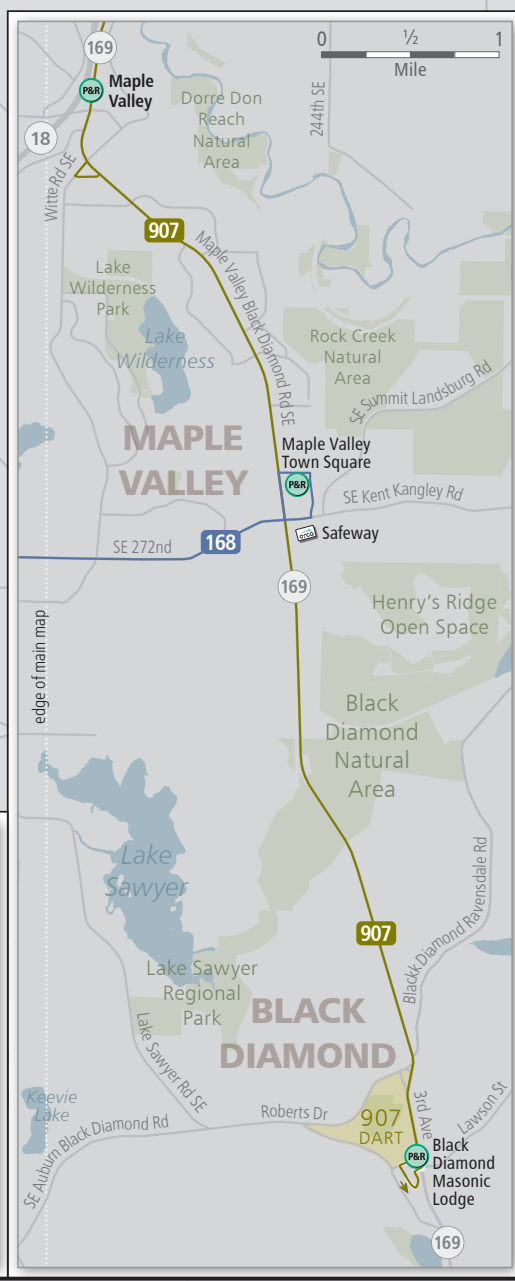

King County METRO Metro Transit System: Southeast Area

Bus Routes and Transit Facilities

- F** RapidRide line and stop
- 150** frequent all-day route: every 15 minutes or less M-F, 6am-7pm*
*30 minutes or less M-F, 7pm-10pm, and weekends, 6am-10pm
- 165** all-day route
- 102** peak-only route
- 917** Dial-A-Ride Transit (DART): fixed route and flexible-service area*
*Reserve a ride off the scheduled route.

Agencies

- Metro Transit (King County)
- Sound Transit (regional express routes)
- Pierce Transit (Pierce County)
- TCP** transit center and park & ride
- P&R** park & ride with more than 250 spaces
- P&R** park & ride with less than 250 spaces
- Store Name** ORCA: vending machine | retailer
- Sounder commuter rail line and station (Amtrak)

Selected Base Map Features

- 5** 520 interstate / state highway routes

In general, the designations "St" and "Ave" are not shown on this map. In King and Snohomish counties "Streets" usually run east-west and "Avenues" usually run north-south.

MEDINA incorporated city (all capital letters)

Admiral neighborhood or other unincorporated place

Point of Interest point of interest or common destination

0 1/2 1 2 Miles

September 2022

Transit Service at Major Park & Rides and Other Transfer Points