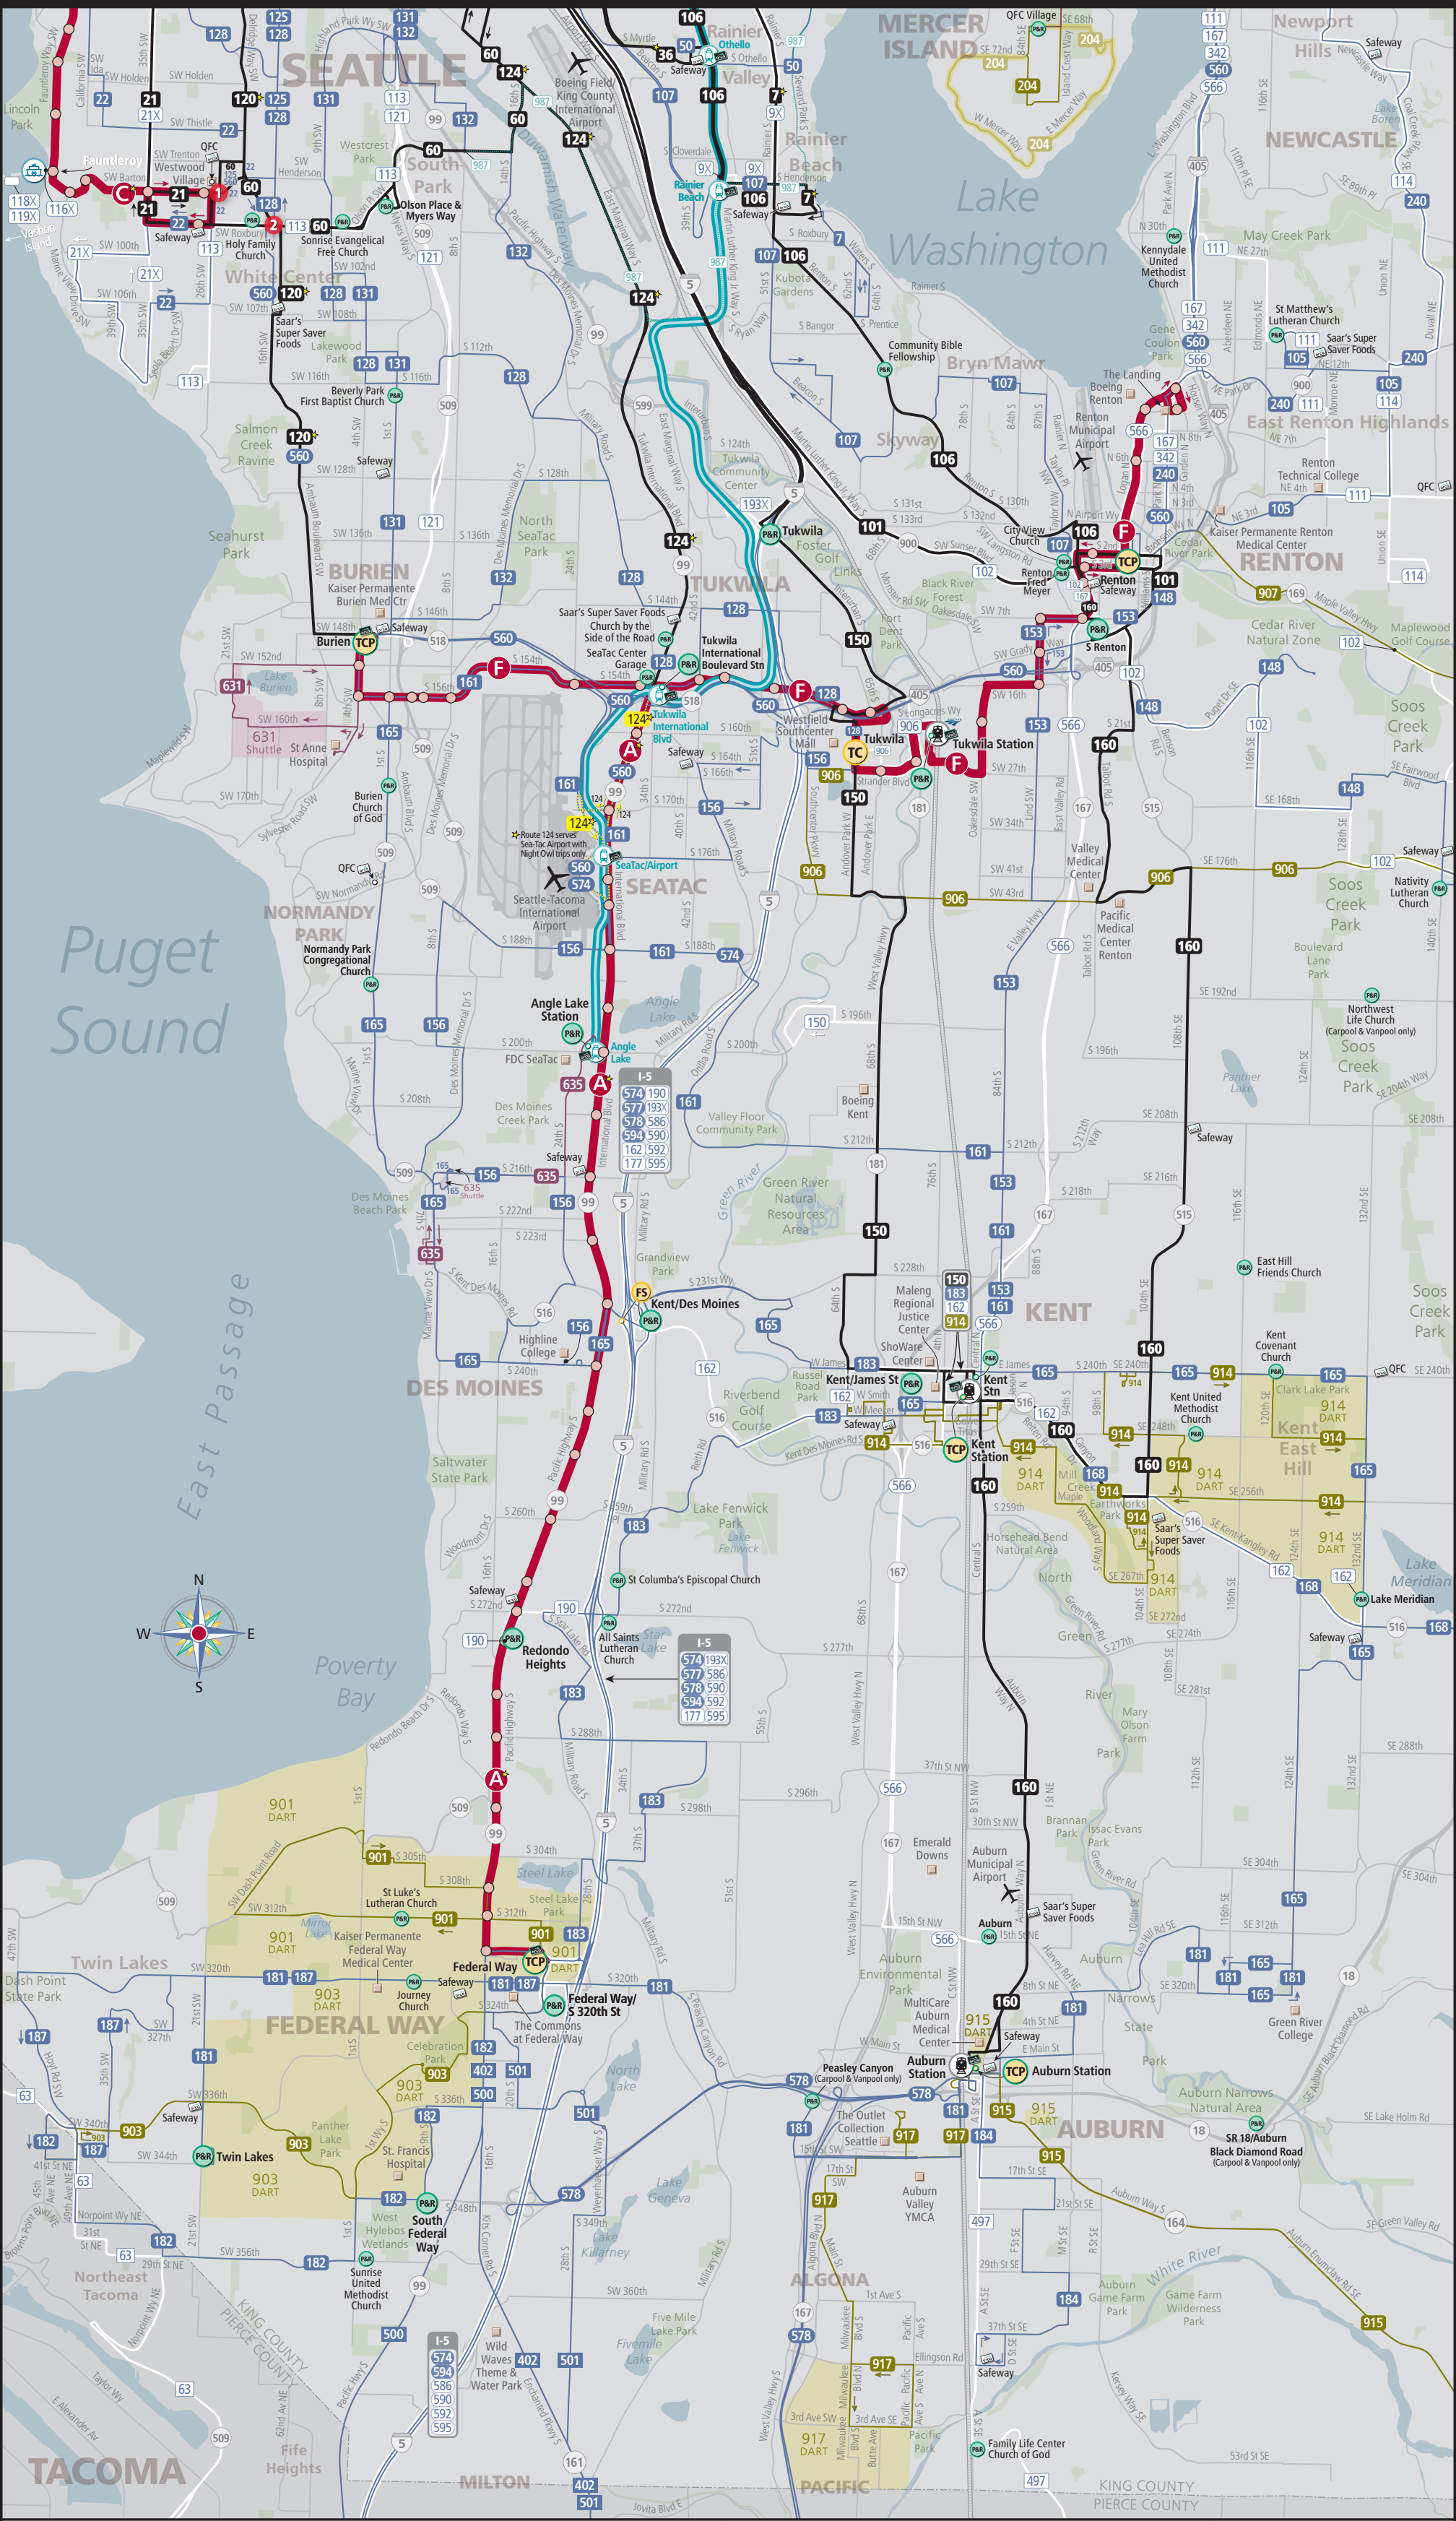

# King County METRO Metro Transit System: Southwest Area

### Bus Routes and Facilities

- A** RapidRide line and stop
- 150** frequent all-day route: every 15 minutes or less M-F, 6am-7pm\* and weekends, 6am-10pm
- 180** all-day route
- 164** **168** all-day routes that combine for frequent service
- \*** route includes Night Owl service
- 123** peak-only route
- 907** Dial-A-Ride Transit (DART): fixed route / flexible-service route / area
- 204** **907 DART** Community Shuttle: fixed route / flexible-service area
- 631** **631 Shuttle** Reserve a ride off the fixed route.

### Agencies

- Metro Transit (King County)
- Sound Transit (regional express routes)
- Pierce Transit (Pierce County)

### Selected Base Map Features

- 5** **520** interstate / state highway routes

In general, the designations "St" and "Ave" are not shown on this map. In King and Pierce counties "Streets" usually run east-west and "Avenues" usually run north-south.