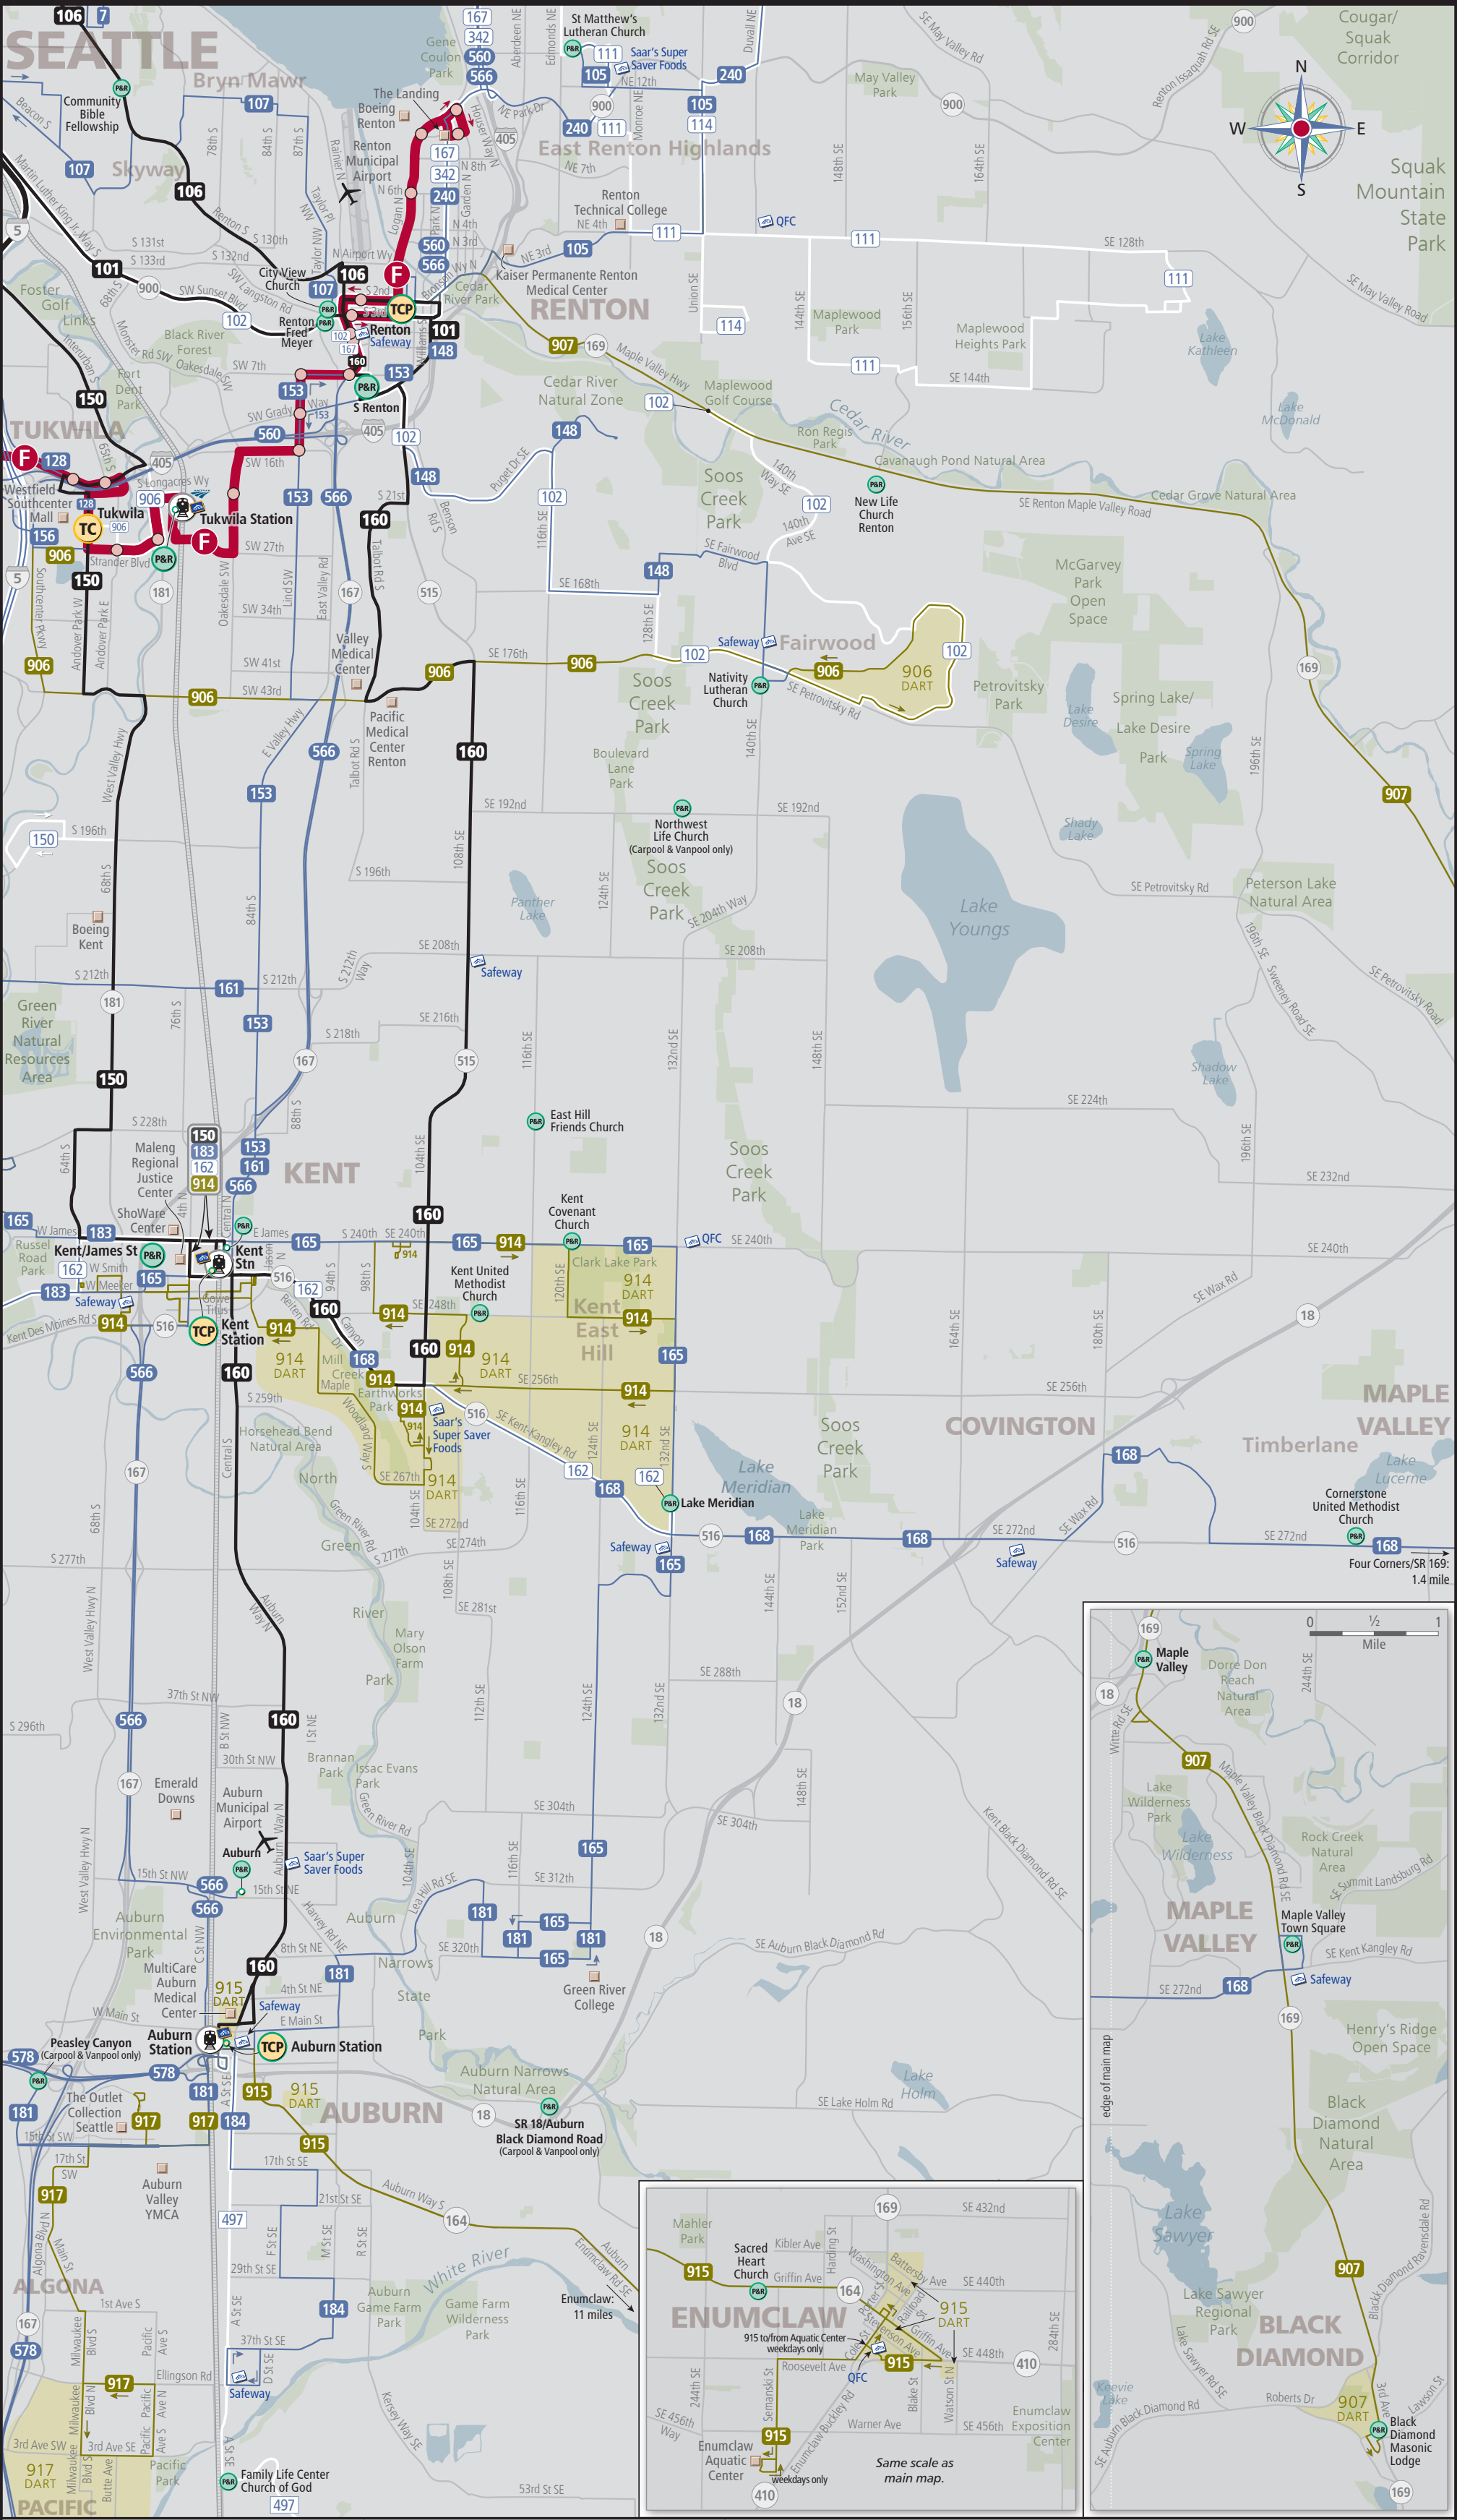

King County METRO Metro Transit System: Southeast Area

Bus Routes and Transit Facilities

- RapidRide line and stop** (Red line with 'F' icon)
- frequent all-day route** (every 15 minutes or less until 6pm Mon–Fri) (Black line with '150' icon)
- all-day route** (Blue line with '165' icon)
- peak-only route** (Grey line with '102' icon)
- Dial-A-Ride Transit (DART): fixed route and flexible-service area*** (Yellow line with '917' icon)

*Reserve a ride off the scheduled route.

Agencies

- Metro Transit (King County)
- Sound Transit (regional express routes)
- Pierce Transit (Pierce County)
- transit center and park & ride (TCP icon)
- park & ride with more than 250 spaces (P&R icon)
- park & ride with less than 250 spaces (P&R icon)
- ORCA: vending machine | retailer (Store Name icon)
- Sounder commuter rail line and station (Train icon)

Selected Base Map Features

- interstate / state highway routes** (5, 520 icons)

In general, the designations "St" and "Ave" are not shown on this map. In King and Snohomish counties "Streets" usually run east–west and "Avenues" usually run north–south.

MEDINA incorporated city (all capital letters)

Admiral neighborhood or other unincorporated place

point of interest or common destination (Square icon)

0 1/2 1 2 Miles

October 2021

Transit Service at Major Park & Rides and Other Transfer Points