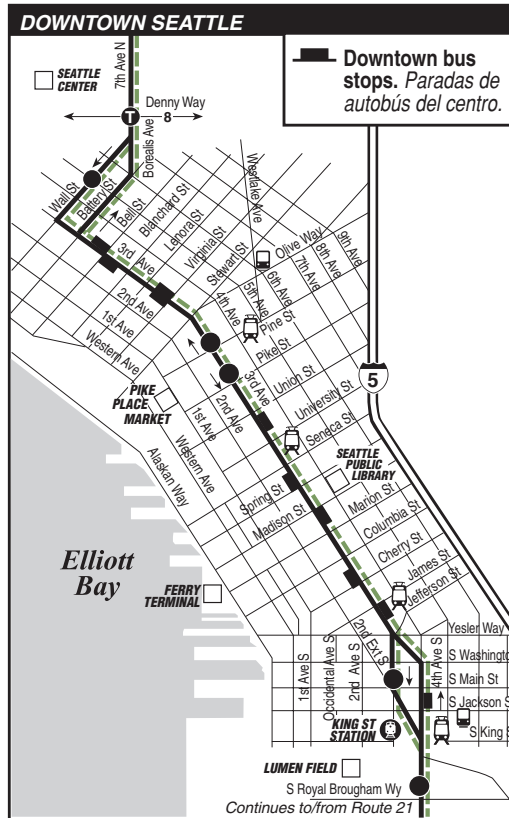

Shoreline Community College, Broadview, Bitter Lake, Greenwood, Woodland Park, Fremont, Downtown Seattle

MAP LEGEND / LEYENDA DEL MAPA

- Makes all regular stops. *Hace todas las paradas regulares.*
- Snow route. *Ruta de nieve.*
- TIME POINT / PUNTO DE TIEMPO:** Street intersection from which departure times are shown on the schedules. *Intersección de la calle desde donde se muestran los horarios de salida.*
- TRANSFER POINT / PUNTO DE TRANSFERENCIA:** Route intersection for transferring to indicated route(s). *Intersección de ruta para la transferencia para indicar la ruta o rutas.*
- TIME POINT & TRANSFER POINT / TIEMPO Y PUNTO DE TRANSFERENCIA**
- Landmark. *El punto de referencia.*
- Light Rail *Tren Ligero*
- Streetcar *Tranvía*
- Sounder train *Sounder tren*

DOWNTOWN SEATTLE

Express Service Information

Route 16 makes no stops between Greenwood Ave N & N 125th St and 7th Ave N & Thomas St EXCEPT at the following locations:

To Downtown Seattle

- Greenwood Ave N & N 117th St
- Greenwood Ave N & N 110th St
- Greenwood Ave N & Holman Road N
- Greenwood Ave N & N 97th St
- Greenwood Ave N & N 92nd St
- Greenwood Ave N & N 87th St
- Greenwood Ave N & N 85th St
- Greenwood Ave N & N 80th St
- Greenwood Ave N & N 74th St
- Phinney Ave N & N 65th St
- Phinney Ave N & N 55th St
- N 46th St & Phinney Ave N
- Aurora Ave N & Lynn St
- Aurora Ave N & Galer St

Route 16 Monday thru Friday to Downtown Seattle

Servicio de lunes a viernes al centro de Seattle

Bitter Lake	Greenwood	Fremont	Downtown Seattle	
Linden Ave N & N 143rd St	Greenwood Ave N & N 85th St	N 46th St & Phinney Ave N	3rd Ave & Pike St	3rd Ave S & S Main St
Stop #27780	Stop #5790	Stop #29225	Stop #431	Stop #515
6:37x	6:52x	7:04x	7:19x‡	7:26x‡
6:52x	7:07x	7:19x	7:36x‡	7:43x‡
7:06x	7:22x	7:34x	7:52x‡	7:59x‡
7:21x	7:37x	7:49x	8:09x‡	8:17x‡
7:36x	7:52x	8:04x	8:24x‡	8:32x‡
7:49x	8:07x	8:20x	8:40x‡	8:48x‡
x Express Trip. ‡ Estimated time.				