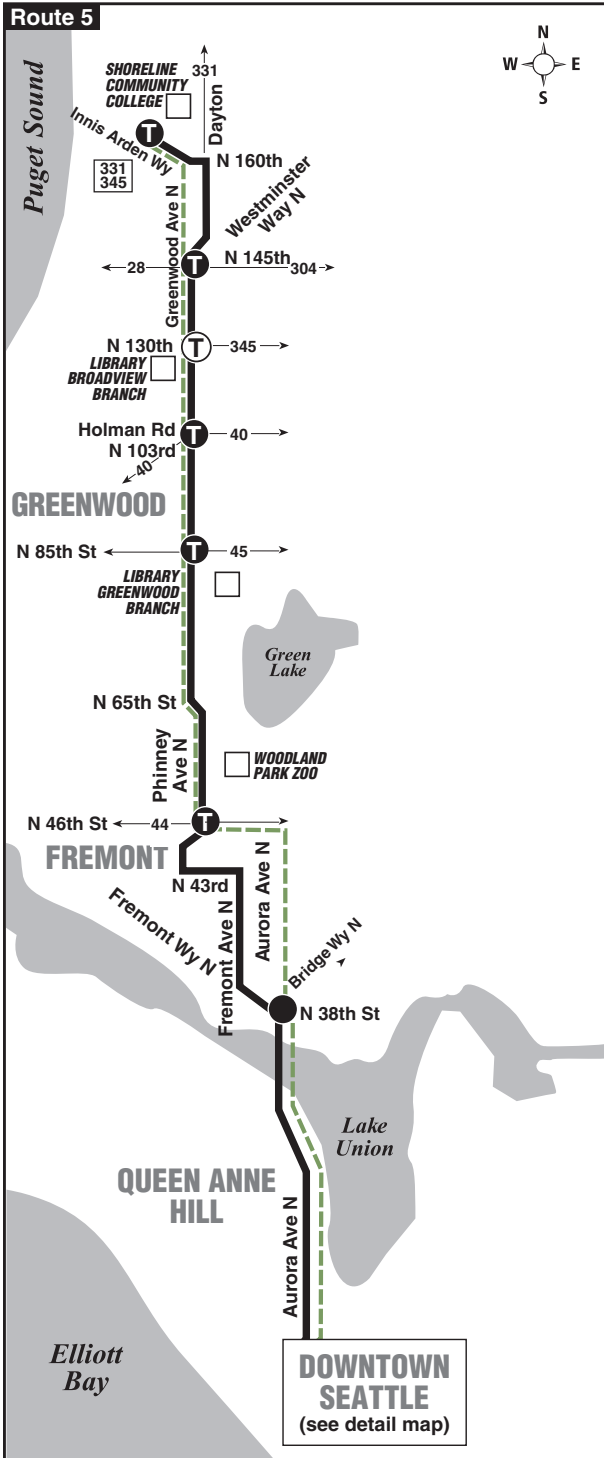

Shoreline Community College, Broadview, Bitter Lake, Greenwood, Woodland Park, Fremont, Downtown Seattle

MAP LEGEND / LEYENDA DEL MAPA

- Makes all regular stops. *Hace todas las paradas regulares.*
- Snow route. *Ruta de nieve.*
- TIME POINT / PUNTO DE TIEMPO:** Street intersection from which departure times are shown on the schedules. *Intersección de la calle desde donde se muestran los horarios de salida.*
- TRANSFER POINT / PUNTO DE TRANSFERENCIA:** Route intersection for transferring to indicated route(s). *Intersección de ruta para la transferencia para indicar la ruta o rutas.*
- TIME POINT & TRANSFER POINT / TIEMPO Y PUNTO DE TRANSFERENCIA**
- Landmark. *El punto de referencia.*
- Light Rail *Tren Ligero*
- Streetcar *Tranvía*
- Sounder train *Sounder tren*

DOWNTOWN SEATTLE

Express Service Information

Route 16 makes no stops between Greenwood Ave N & N 125th St and 7th Ave N & Thomas St EXCEPT at the following locations:

To Downtown Seattle

- Greenwood Ave N & N 117th St
- Greenwood Ave N & N 110th St
- Greenwood Ave N & Holman Road N
- Greenwood Ave N & N 97th St
- Greenwood Ave N & N 92nd St
- Greenwood Ave N & N 87th St
- Greenwood Ave N & N 85th St
- Greenwood Ave N & N 80th St
- Greenwood Ave N & N 74th St
- Phinney Ave N & N 65th St
- Phinney Ave N & N 55th St
- N 46th St & Phinney Ave N
- Aurora Ave N & Lynn St
- Aurora Ave N & Galer St

Route 16 Monday thru Friday to Downtown Seattle

Servicio de lunes a viernes al centro de Seattle

Bitter Lake	Greenwood	Fremont	Downtown Seattle	
Linden Ave N & N 143rd St	Greenwood Ave N & N 85th St	N 46th St & Phinney Ave N	3rd Ave & Pike St	3rd Ave S & S Main St
Stop #27780	Stop #5790	Stop #29225	Stop #431	Stop #515
6:37x	6:52x	7:04x	7:19x‡	7:26x‡
6:52x	7:07x	7:19x	7:36x‡	7:43x‡
7:06x	7:22x	7:34x	7:52x‡	7:59x‡
7:21x	7:37x	7:49x	8:09x‡	8:17x‡
7:36x	7:52x	8:04x	8:24x‡	8:32x‡
7:49x	8:07x	8:20x	8:40x‡	8:48x‡
x Express Trip. ‡ Estimated time.				