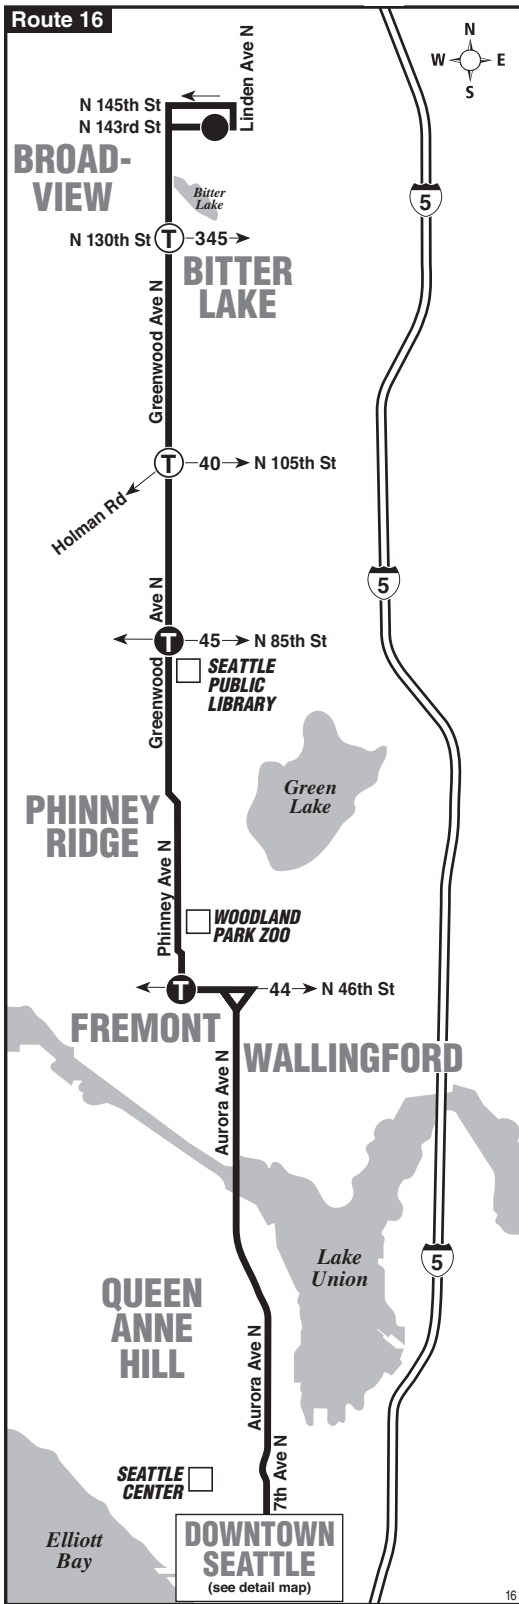

Route 16 Snow / Emergency Service Ruta 16 Servicio en caso de nieve o emergencia

During adverse weather conditions that could affect service on this route, please contact Metro at 206-553-3000, or visit kingcounty.gov/metro/snow.

Durante las condiciones meteorológicas adversas que podrían afectar el servicio en esta ruta, por favor comuníquese con Metro al 206-553-3000, o visite kingcounty.gov/metro/snow.

MAP LEGEND / LEYENDA DEL MAPA

- **—** Makes all regular stops. *Hace todas las paradas regulares.*
- **TIME POINT / PUNTO DE TIEMPO:** Street intersection from which departure times are shown on the schedules. *Intersección de la calle desde donde se muestran los horarios de salida.*
- ⊕ **TRANSFER POINT / PUNTO DE TRANSFERENCIA:** Route intersection for transferring to indicated route(s). *Intersección de ruta para la transferencia para indicar la ruta o rutas.*
- ⊕ **TIME POINT & TRANSFER POINT / TIEMPO Y PUNTO DE TRANSFERENCIA**
- **Landmark** *El punto de referencia.*
- 🚊 **Streetcar** *Tranvía.*
- 🚇 **1 Line (Link)** *1 Line (Link)*
- 🚆 **Sounder train.** *Sounder tren.*