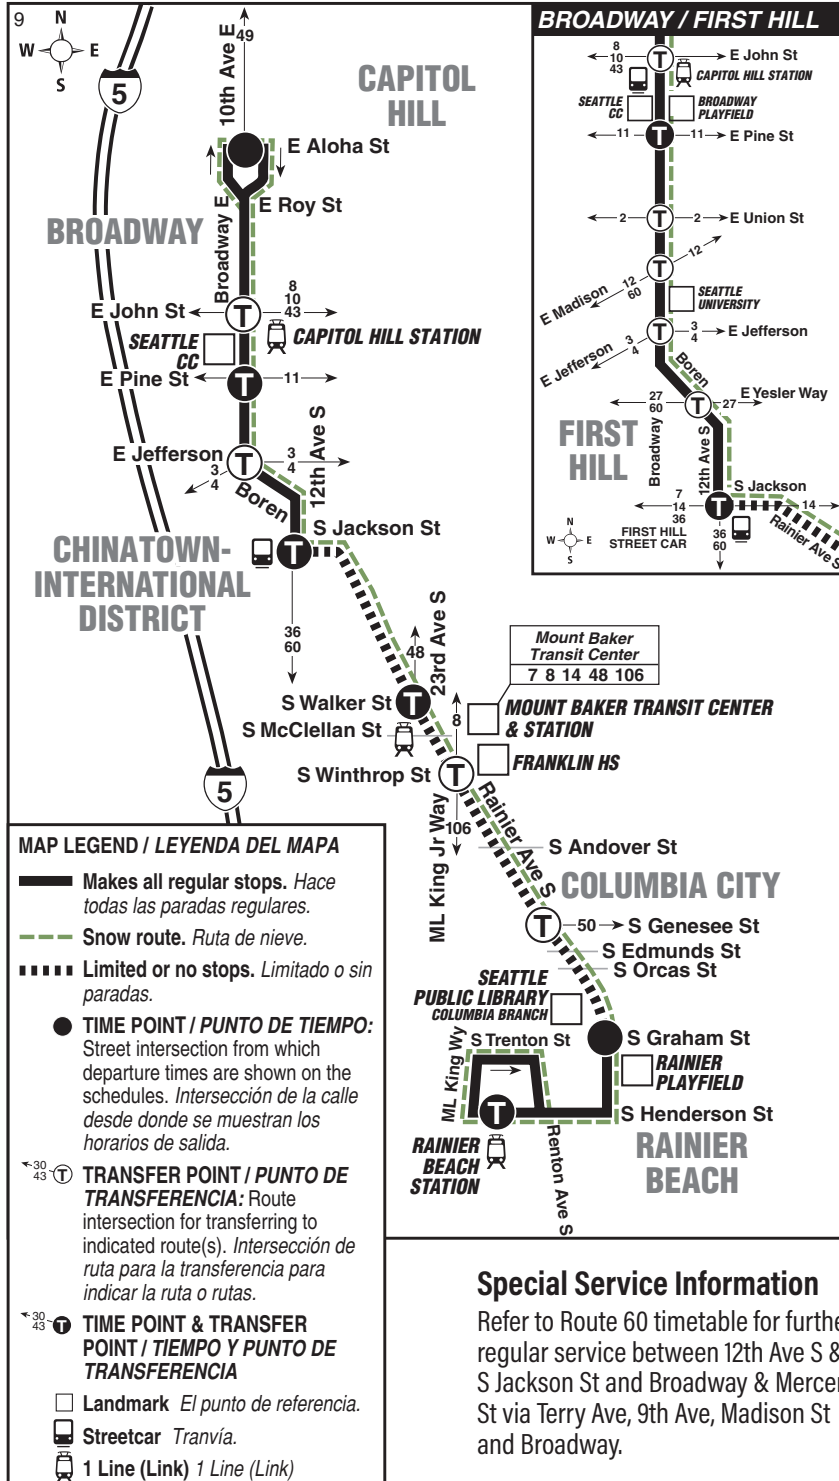

## Rainier Beach, Columbia City, Seattle University, Broadway

This route does not operate on weekends or holidays.

### Special Service Information

Refer to Route 60 timetable for further regular service between 12th Ave S & S Jackson St and Broadway & Mercer St via Terry Ave, 9th Ave, Madison St and Broadway.

#### To Broadway

- Rainier Ave S & S Orcas St
- Rainier Ave S & S Edmunds St
- Rainier Ave S & S Genesee St
- Rainier Ave S & S Andover St
- Rainier Ave S & S Forest St
- Rainier Ave S & S Walker St
- Rainier Ave S & I-90
- Rainier Ave S & S Charles St
- Rainier Ave S & S Dearborn St

#### To Rainier Beach Station

- Rainier Ave S & S King St
- Rainier Ave S & S Norman St
- Rainier Ave S & I-90
- Rainier Ave S & S Walker St
- Rainier Ave S & S Stevens St
- Rainier Ave S & S Andover St
- Rainier Ave S & S Genesee St
- Rainier Ave S & NW 45th St
- Rainier Ave S & NW 50th St