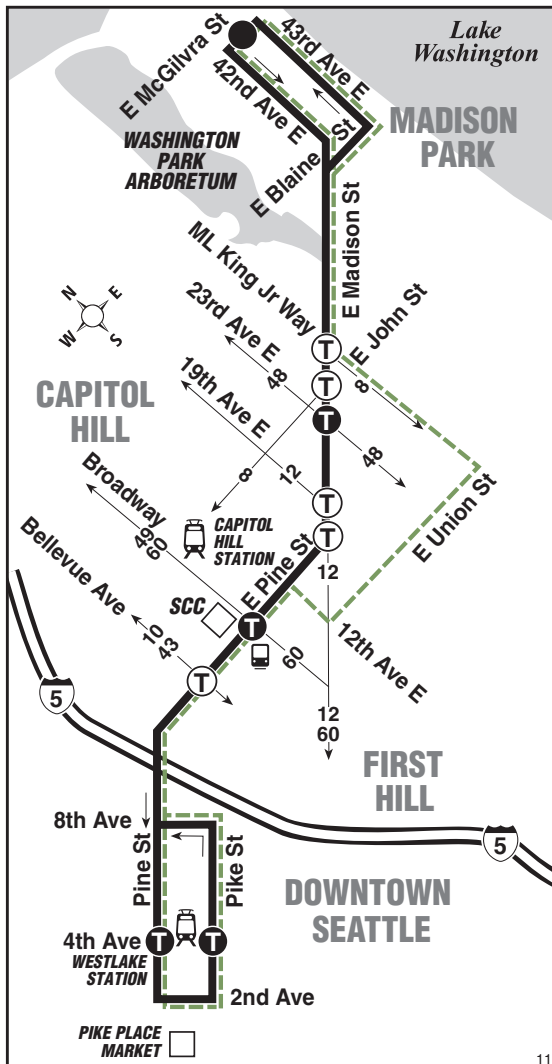

Madison Park, Capitol Hill, Downtown Seattle

Snow / Emergency Service

Servicio en caso de nieve o emergencia

During most snow conditions, this bus will follow the special snow routing shown on the map. If Metro declares an emergency, the bus will not operate. Visit kingcounty.gov/metro/snow to register for **Transit Alerts** and to learn more.

En la mayoría de las condiciones de nieve, este autobús seguirá la ruta especial en caso de nieve como se indica en el mapa. Si Metro declara una emergencia, el autobús no circulará. Visite kingcounty.gov/metro/snow para registrarse y recibir las **alertas de transporte público** y obtener más información.

Holiday Information

Información sobre días festivos

This route will operate its Sunday schedule on the following holidays. Esta ruta operará según su horario de domingo en los siguientes días festivos.

Memorial Day	May 30
Día de los Caídos	30 de mayo
Independence Day	July 4
Día de la independencia	4 de julio
Labor Day	September 5
Día del Trabajo	5 de septiembre

MAP LEGEND / LEYENDA DEL MAPA

- Makes all regular stops. Hace todas las paradas regulares.
- - - Snow route. Ruta de nieve.
- TIME POINT / PUNTO DE TIEMPO: Street intersection from which departure times are shown on the schedules. Intersección de la calle desde donde se muestran los horarios de salida.
- ←³⁰/₄₃ T TRANSFER POINT / PUNTO DE TRANSFERENCIA: Route intersection for transferring to indicated route(s). Intersección de ruta para la transferencia para indicar la ruta o rutas.
- ←³⁰/₄₃ T TIME POINT & TRANSFER POINT / TIEMPO Y PUNTO DE TRANSFERENCIA
- Landmark. El punto de referencia.
- 🚍 1 Line (Link) 1 Line (Link)
- 🚋 Streetcar Tranvía