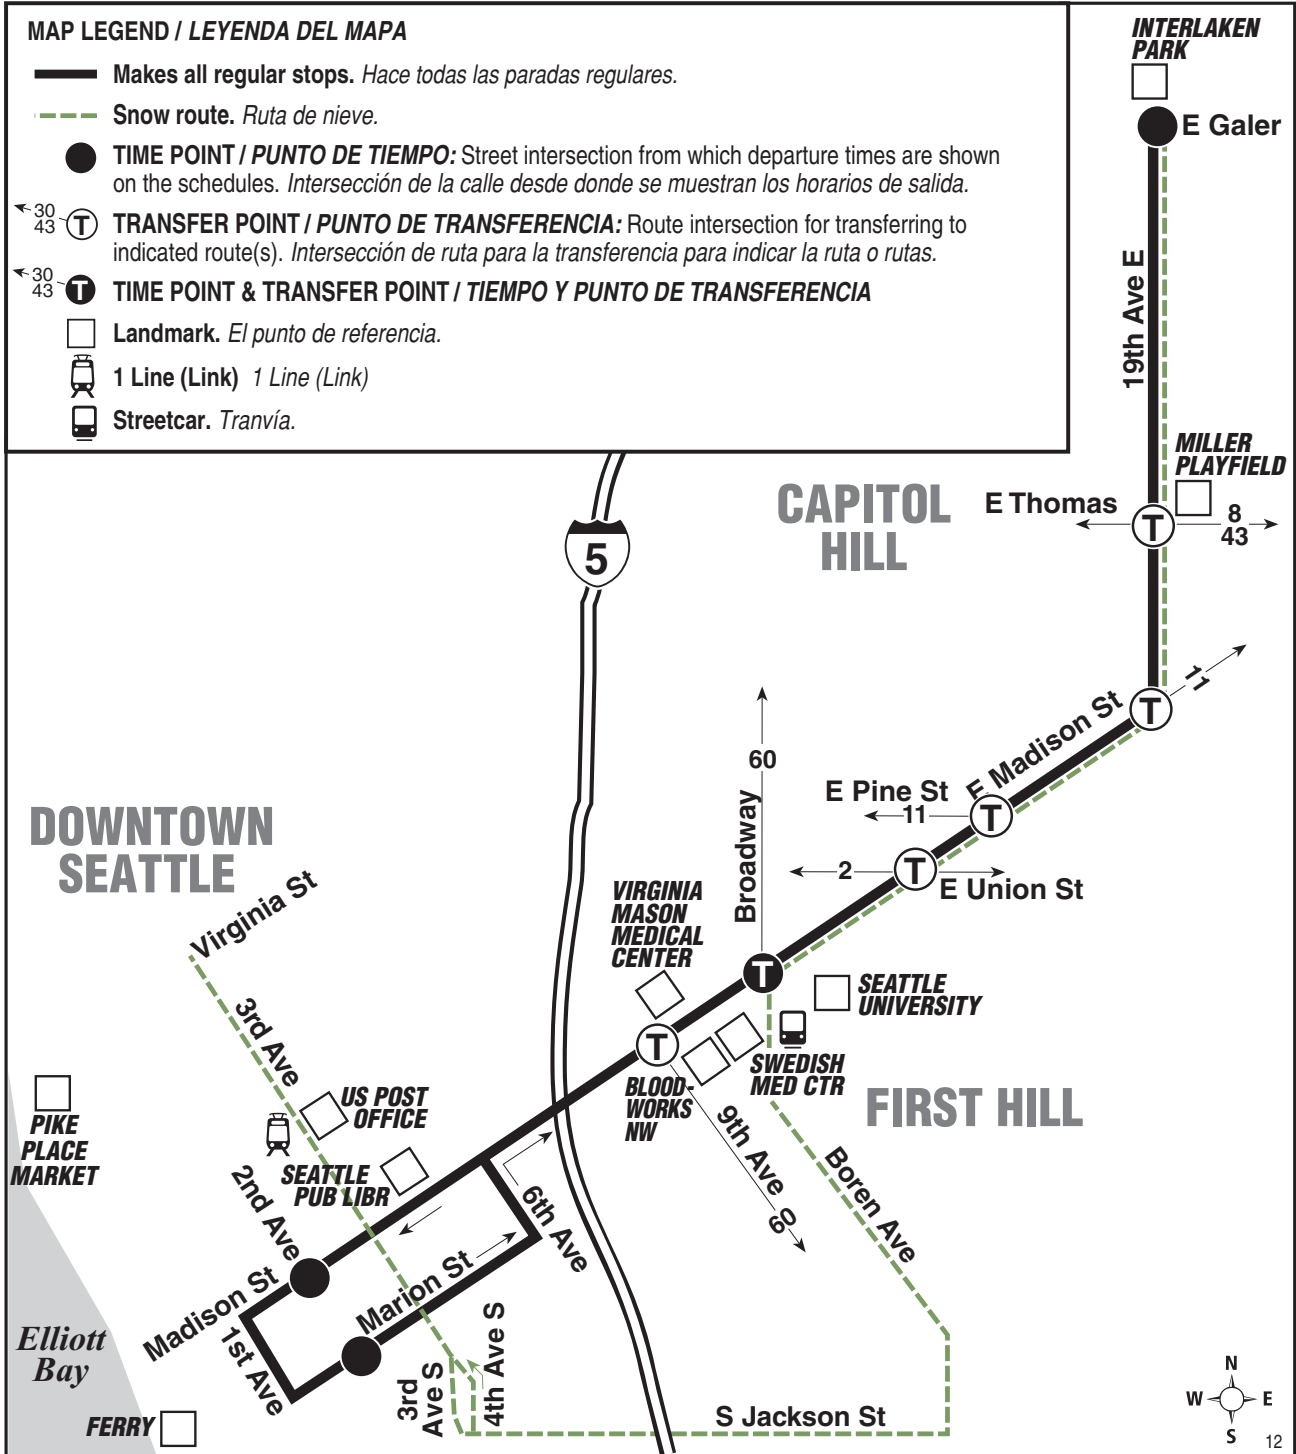

Route 12 Monday thru Friday to Downtown Seattle

Servicio de lunes a viernes al centro de Seattle

Interlaken Park	First Hill	Downtown Seattle
19th Ave E & E Galer St	E Madison St & Broadway	Madison St & 2nd Ave
Stop #13200	Stop #13282	Stop #1420
5:58	6:06	6:13
6:24	6:32	6:41
6:35	6:43	6:52
6:45	6:53	7:02
6:55	7:03	7:12
7:05	7:14	7:23
7:17	7:26	7:35
7:29	7:38	7:49
7:41	7:51	8:02
7:53	8:03	8:14
8:05	8:15	8:26
8:17	8:27	8:38
8:29	8:39	8:50
8:41	8:51	9:02
8:53	9:03	9:12
9:05	9:13	9:22
9:17	9:25	9:34
9:29	9:37	9:46
9:41	9:49	9:58
9:53	10:01	10:10
10:15	10:23	10:32
10:29	10:37	10:46
10:45	10:53	11:02
11:00	11:08	11:17
11:15	11:23	11:32
11:30	11:38	11:47
11:46	11:54	12:03
12:01	12:09	12:18
12:16	12:24	12:33
12:30	12:38	12:47
12:45	12:53	1:02
1:00	1:08	1:17
1:15	1:23	1:32
1:30	1:38	1:47
1:44	1:52	2:01
2:00	2:09	2:18
2:14	2:23	2:32
2:29	2:38	2:47
2:43	2:52	3:03
2:53	3:02	3:13
3:03	3:12	3:23
3:15	3:24	3:35
3:27	3:36	3:47
3:39	3:48	3:59
3:51	4:00	4:11
4:02	4:11	4:22
4:12	4:21	4:32
4:22	4:31	4:42
4:32	4:41	4:52
4:42	4:51	5:03
4:53	5:02	5:14
5:03	5:12	5:24
5:15	5:24	5:36
5:27	5:36	5:46
5:39	5:47	5:57
5:51	5:59	6:09
6:11	6:19	6:28
6:30	6:38	6:47
6:47	6:55	7:04
7:01	7:09	7:18
7:21	7:28	7:36
7:41	7:48	7:56
8:01	8:08	8:15
8:21	8:28	8:35
8:41	8:48	8:55
9:01	9:08	9:15
9:31	9:37	9:44
10:03	10:07	10:13
10:42	10:46	10:52
11:22	11:26	11:32
11:52	11:56	12:02