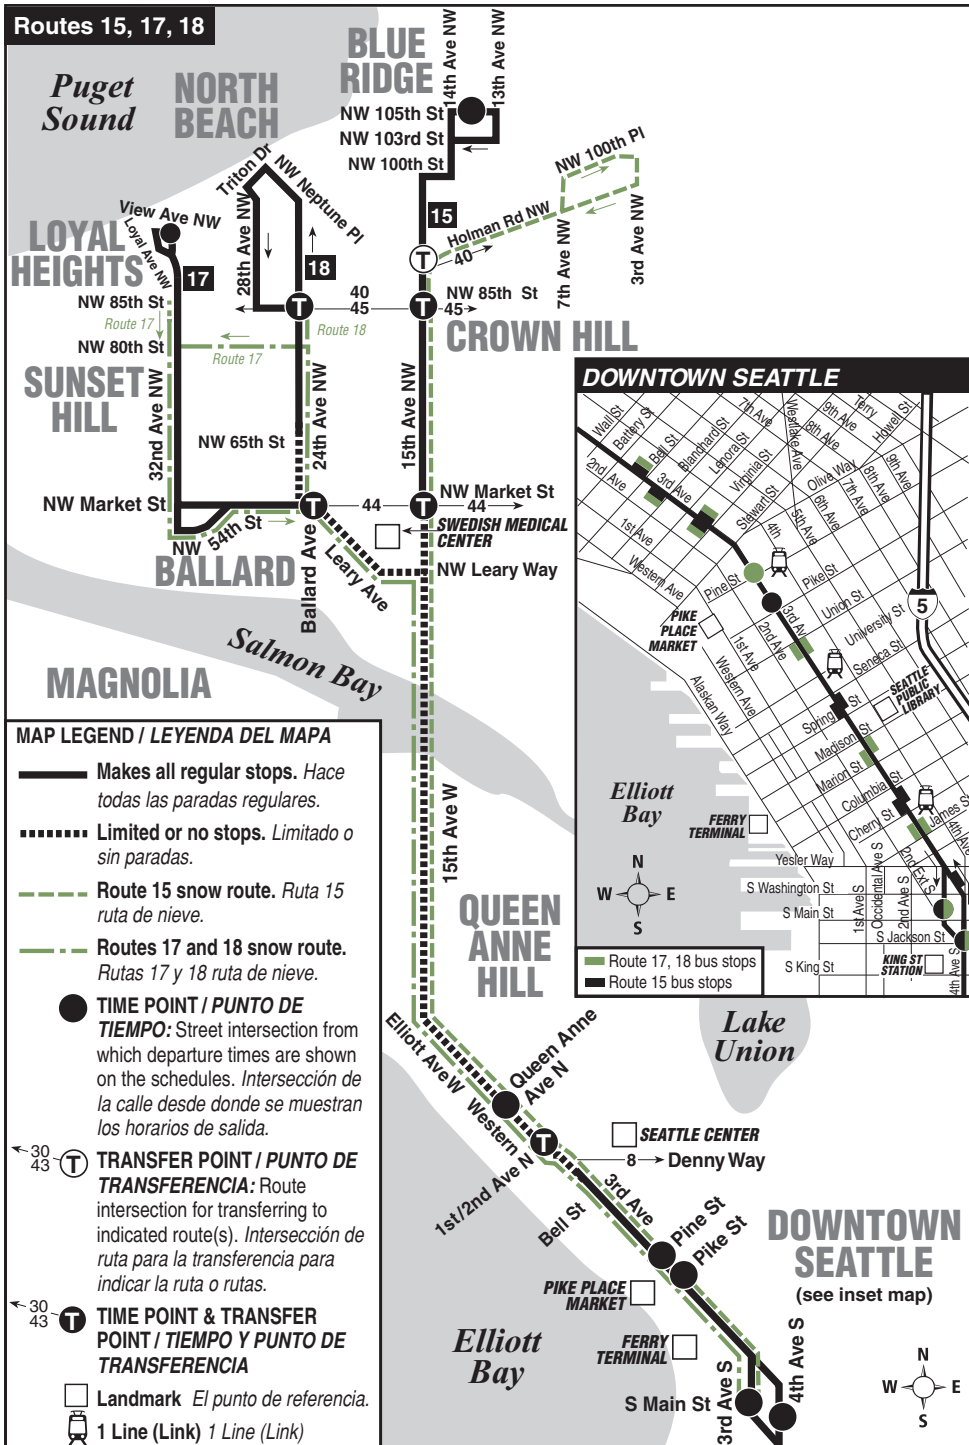

### Express Service Information

**Rt 15 EXPRESS to downtown Seattle** makes NO STOPS between 15th Ave NW & W 65th St and 3rd Ave & Bell St EXCEPT at 15th Ave NW & NW Market St, Elliott Ave W & W Prospect St and W Harrison St and Denny Way & 2nd Ave N.

**Route 17 EXPRESS to downtown Seattle** makes no stops between Ballard Ave NW & NW Market St and 3rd Ave & Bell St EXCEPT at 15th Ave NW & Leary Ave NW, Elliott Ave W & W Prospect St and W Harrison St and Denny Way & 2nd Ave N.

**Route 18 EXPRESS to downtown Seattle** bus makes no stops between 24th Ave NW & NW 65th St and 3rd Ave & Bell St EXCEPT at Ballard Ave NW & NW Market St, 15th Ave NW & Leary Ave NW, Elliott Ave W & W Prospect St and W Harrison St and Denny Way & 2nd Ave N.

**Rt 18 EXPRESS to North Beach** makes no stops between 3rd Ave & Bell St and 24th Ave NW & NW 65th St EXCEPT at 1st Ave & Denny Way, Elliott Ave W & 4th Ave W and W Prospect St, 15th Ave NW & NW Leary Way and Ballard Ave NW & NW Market St.