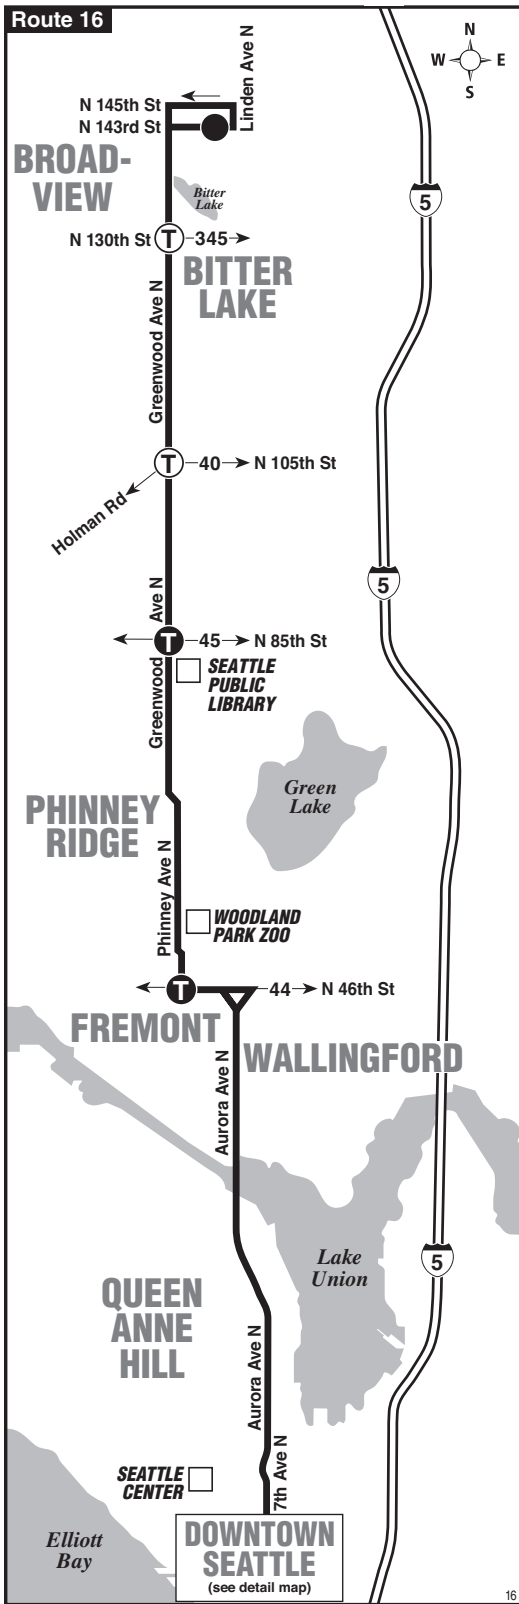

Route 16 Snow / Emergency Service Ruta 16 Servicio en caso de nieve o emergencia

During adverse weather conditions that could affect service on this route, please contact Metro at 206-553-3000, or visit kingcounty.gov/metro/snow.

Durante las condiciones meteorológicas adversas que podrían afectar el servicio en esta ruta, por favor comuníquese con Metro al 206-553-3000, o visite kingcounty.gov/metro/snow.

MAP LEGEND / LEYENDA DEL MAPA

- Makes all regular stops. *Hace todas las paradas regulares.*
- TIME POINT / PUNTO DE TIEMPO: Street intersection from which departure times are shown on the schedules. *Intersección de la calle desde donde se muestran los horarios de salida.*
- TRANSFER POINT / PUNTO DE TRANSFERENCIA: Route intersection for transferring to indicated route(s). *Intersección de ruta para la transferencia para indicar la ruta o rutas.*
- TIME POINT & TRANSFER POINT / TIEMPO Y PUNTO DE TRANSFERENCIA
- Landmark *El punto de referencia.*
- Streetcar *Tranvía.*
- 1 Line (Link) *1 Line (Link)*
- Sounder train. *Sounder tren.*