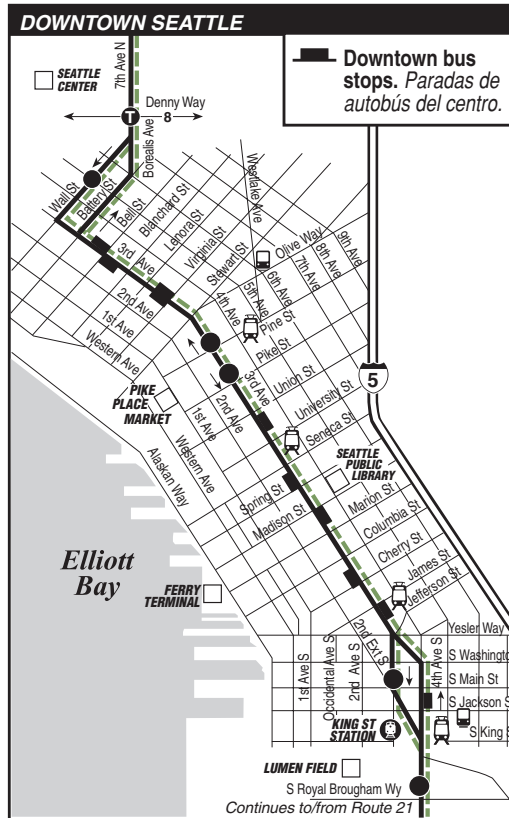

March 19 thru September 16, 2022

Del 19 de marzo al 16 de septiembre de 2022

Shoreline Community College, Broadview, Bitter Lake, Greenwood, Woodland Park, Fremont, Downtown Seattle

Snow/ Emergency Service

DOWNTOWN SEATTLE

Express Service Information

Route 16 makes no stops between Greenwood Ave N & N 125th St and 7th Ave N & Thomas St EXCEPT at the following locations:

To Downtown Seattle

- Greenwood Ave N & N 117th St
- Greenwood Ave N & N 110th St
- Greenwood Ave N & Holman Road N
- Greenwood Ave N & N 97th St
- Greenwood Ave N & N 92nd St
- Greenwood Ave N & N 87th St
- Greenwood Ave N & N 85th St
- Greenwood Ave N & N 80th St
- Greenwood Ave N & N 74th St
- Phinney Ave N & N 65th St
- Phinney Ave N & N 55th St
- N 46th St & Phinney Ave N
- Aurora Ave N & Lynn St
- Aurora Ave N & Galer St

Route 16 Monday thru Friday to Downtown Seattle

Servicio de lunes a viernes al centro de Seattle

| Bitter Lake | Greenwood | Fremont | Downtown Seattle | |
|----------------------------------------------------|-----------------------------|---------------------------|-------------------|-----------------------|
| Linden Ave N & N 143rd St | Greenwood Ave N & N 85th St | N 46th St & Phinney Ave N | 3rd Ave & Pike St | 3rd Ave S & S Main St |
| Stop #27780 | Stop #5790 | Stop #29225 | Stop #431 | Stop #515 |
| 6:37x | 6:52x | 7:04x | 7:19x‡ | 7:26x‡ |
| 6:52x | 7:07x | 7:19x | 7:36x‡ | 7:43x‡ |
| 7:06x | 7:22x | 7:34x | 7:52x‡ | 7:59x‡ |
| 7:21x | 7:37x | 7:49x | 8:09x‡ | 8:17x‡ |
| 7:36x | 7:52x | 8:04x | 8:24x‡ | 8:32x‡ |
| 7:49x | 8:07x | 8:20x | 8:40x‡ | 8:48x‡ |
| x Express Trip. ‡ Estimated time. | | | | |