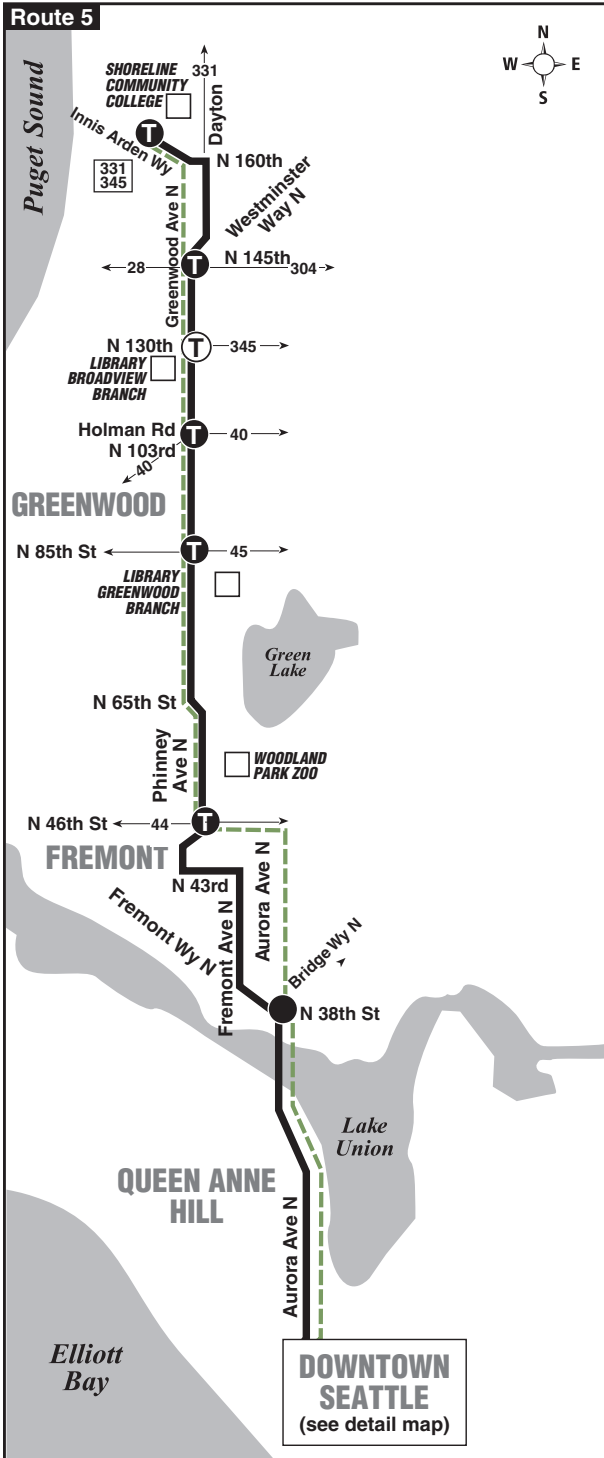

March 19 thru September 16, 2022

Del 19 de marzo al 16 de septiembre de 2022

Shoreline Community College, Broadview, Bitter Lake, Greenwood, Woodland Park, Fremont, Downtown Seattle

Snow/ Emergency Service

MAP LEGEND / LEYENDA DEL MAPA

- Makes all regular stops. *Hace todas las paradas regulares.*
- Snow route. *Ruta de nieve.*
- TIME POINT / PUNTO DE TIEMPO:** Street intersection from which departure times are shown on the schedules. *Intersección de la calle desde donde se muestran los horarios de salida.*
- TRANSFER POINT / PUNTO DE TRANSFERENCIA:** Route intersection for transferring to indicated route(s). *Intersección de ruta para la transferencia para indicar la ruta o rutas.*
- TIME POINT & TRANSFER POINT / TIEMPO Y PUNTO DE TRANSFERENCIA**
- Landmark. *El punto de referencia.*
- Light Rail *Tren Ligero*
- Streetcar *Tranvía*
- Sounder train *Sounder tren*

DOWNTOWN SEATTLE

Express Service Information

Route 16 makes no stops between Greenwood Ave N & N 125th St and 7th Ave N & Thomas St EXCEPT at the following locations:

To Downtown Seattle

- Greenwood Ave N & N 117th St
- Greenwood Ave N & N 110th St
- Greenwood Ave N & Holman Road N
- Greenwood Ave N & N 97th St
- Greenwood Ave N & N 92nd St
- Greenwood Ave N & N 87th St
- Greenwood Ave N & N 85th St
- Greenwood Ave N & N 80th St
- Greenwood Ave N & N 74th St
- Phinney Ave N & N 65th St
- Phinney Ave N & N 55th St
- N 46th St & Phinney Ave N
- Aurora Ave N & Lynn St
- Aurora Ave N & Galer St