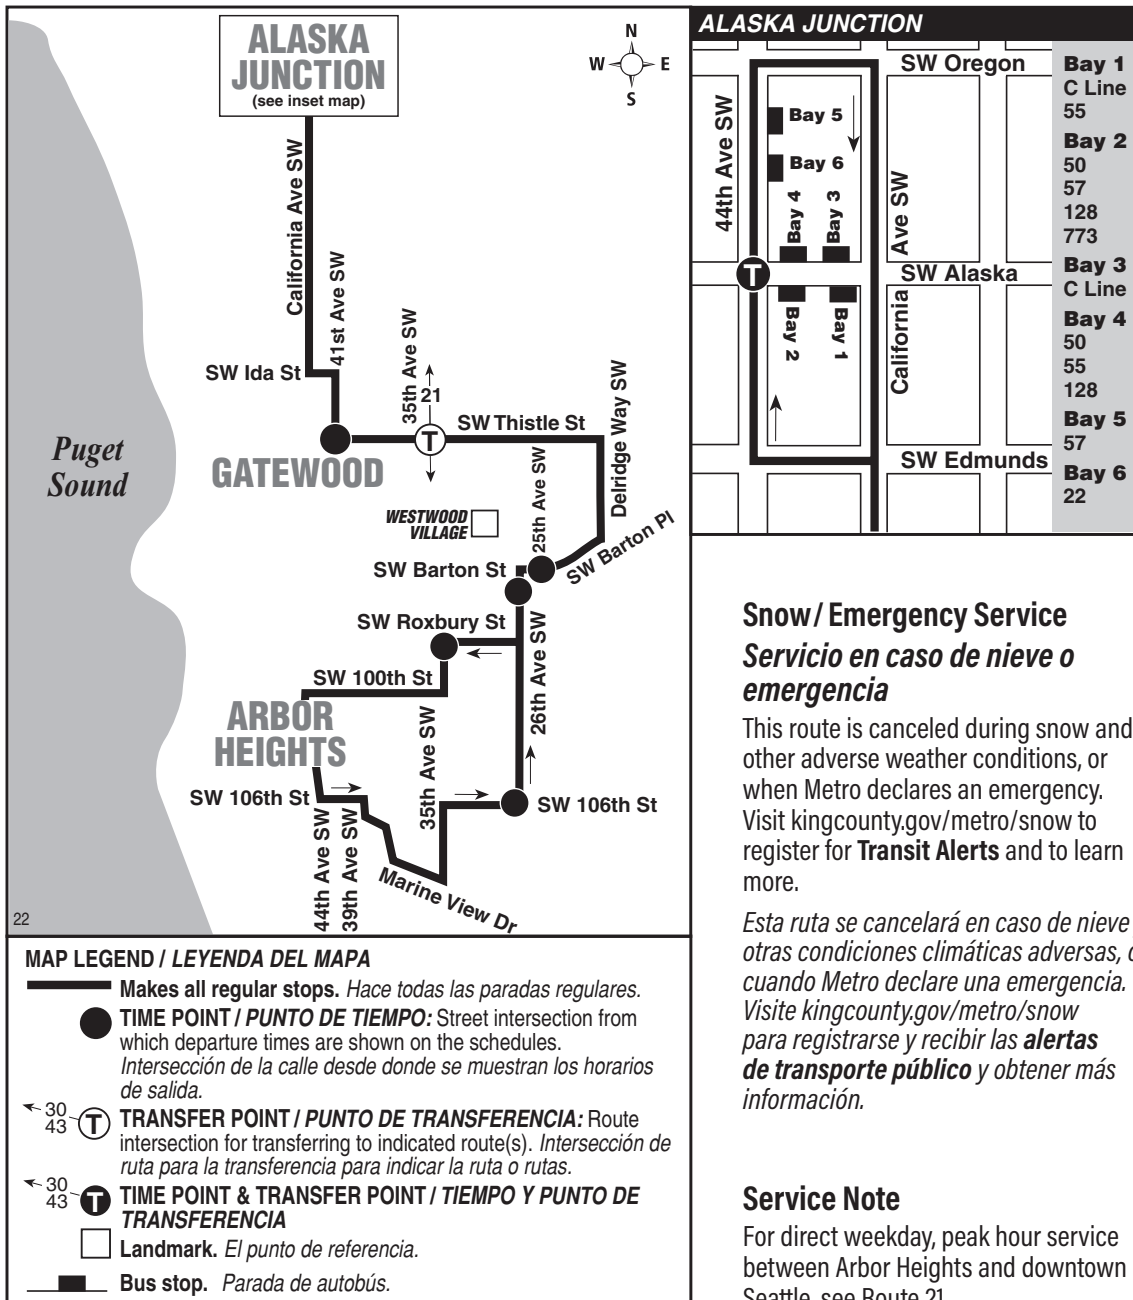

## Arbor Heights, Westwood Village, Gatewood, Alaska Junction

Route 22 does not operate on weekends or holidays.

ALASKA JUNCTION		
44th Ave SW	Bay 5	Bay 1 C Line 55
	Bay 6	Bay 2 50, 57, 128, 773
	Bay 4	Bay 3 C Line 50, 55, 128
	Bay 3	Bay 4 50, 55, 128
	Bay 2	Bay 5 57
	Bay 1	Bay 6 22
Ave SW	SW Oregon	
California	SW Alaska	
	SW Edmunds	

### Snow/ Emergency Service *Servicio en caso de nieve o emergencia*

This route is canceled during snow and other adverse weather conditions, or when Metro declares an emergency. Visit [kingcounty.gov/metro/snow](http://kingcounty.gov/metro/snow) to register for **Transit Alerts** and to learn more.

### Service Note

For direct weekday, peak hour service between Arbor Heights and downtown Seattle, see Route 21.