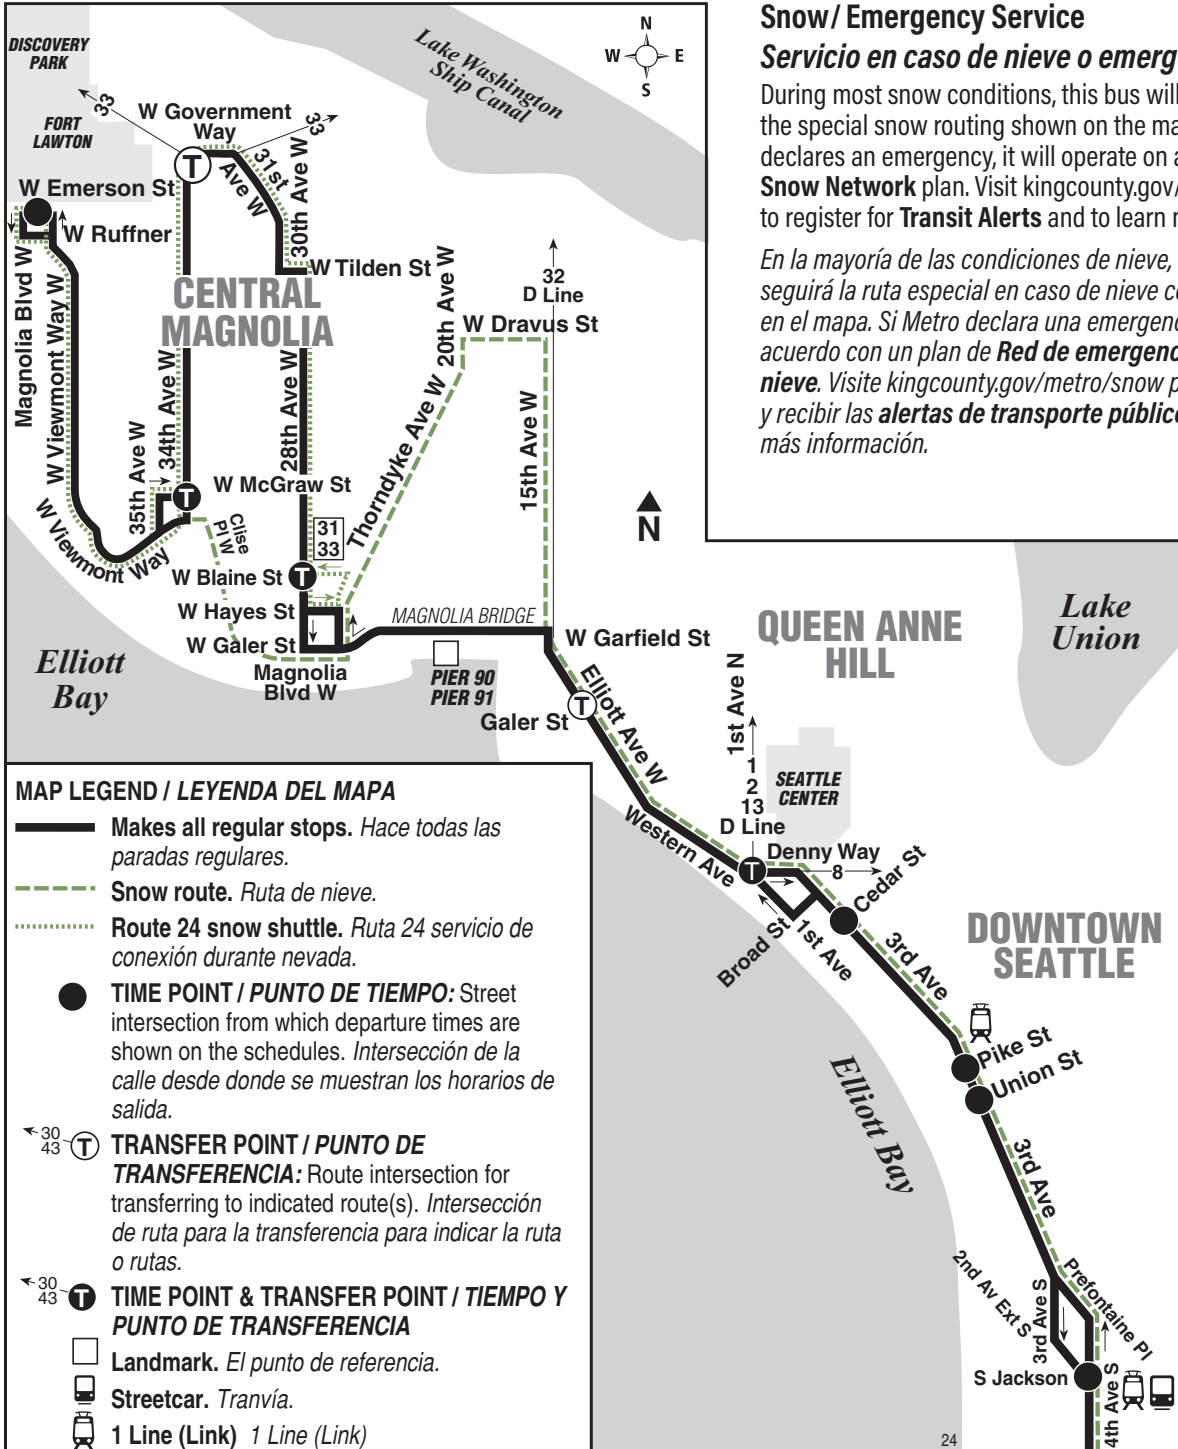

March 19 thru September 16, 2022

Del 19 de marzo al 16 de septiembre de 2022

24

Magnolia, Seattle Center, Downtown Seattle

Snow / Emergency Service

Servicio en caso de nieve o emergencia

During most snow conditions, this bus will follow the special snow routing shown on the map. If Metro declares an emergency, it will operate on an **Emergency Snow Network** plan. Visit kingcounty.gov/metro/snow to register for **Transit Alerts** and to learn more.

En la mayoría de las condiciones de nieve, este autobús seguirá la ruta especial en caso de nieve como se indica en el mapa. Si Metro declara una emergencia, operará de acuerdo con un plan de **Red de emergencia en caso de nieve**. Visite kingcounty.gov/metro/snow para registrarse y recibir las **alertas de transporte público** y obtener más información.