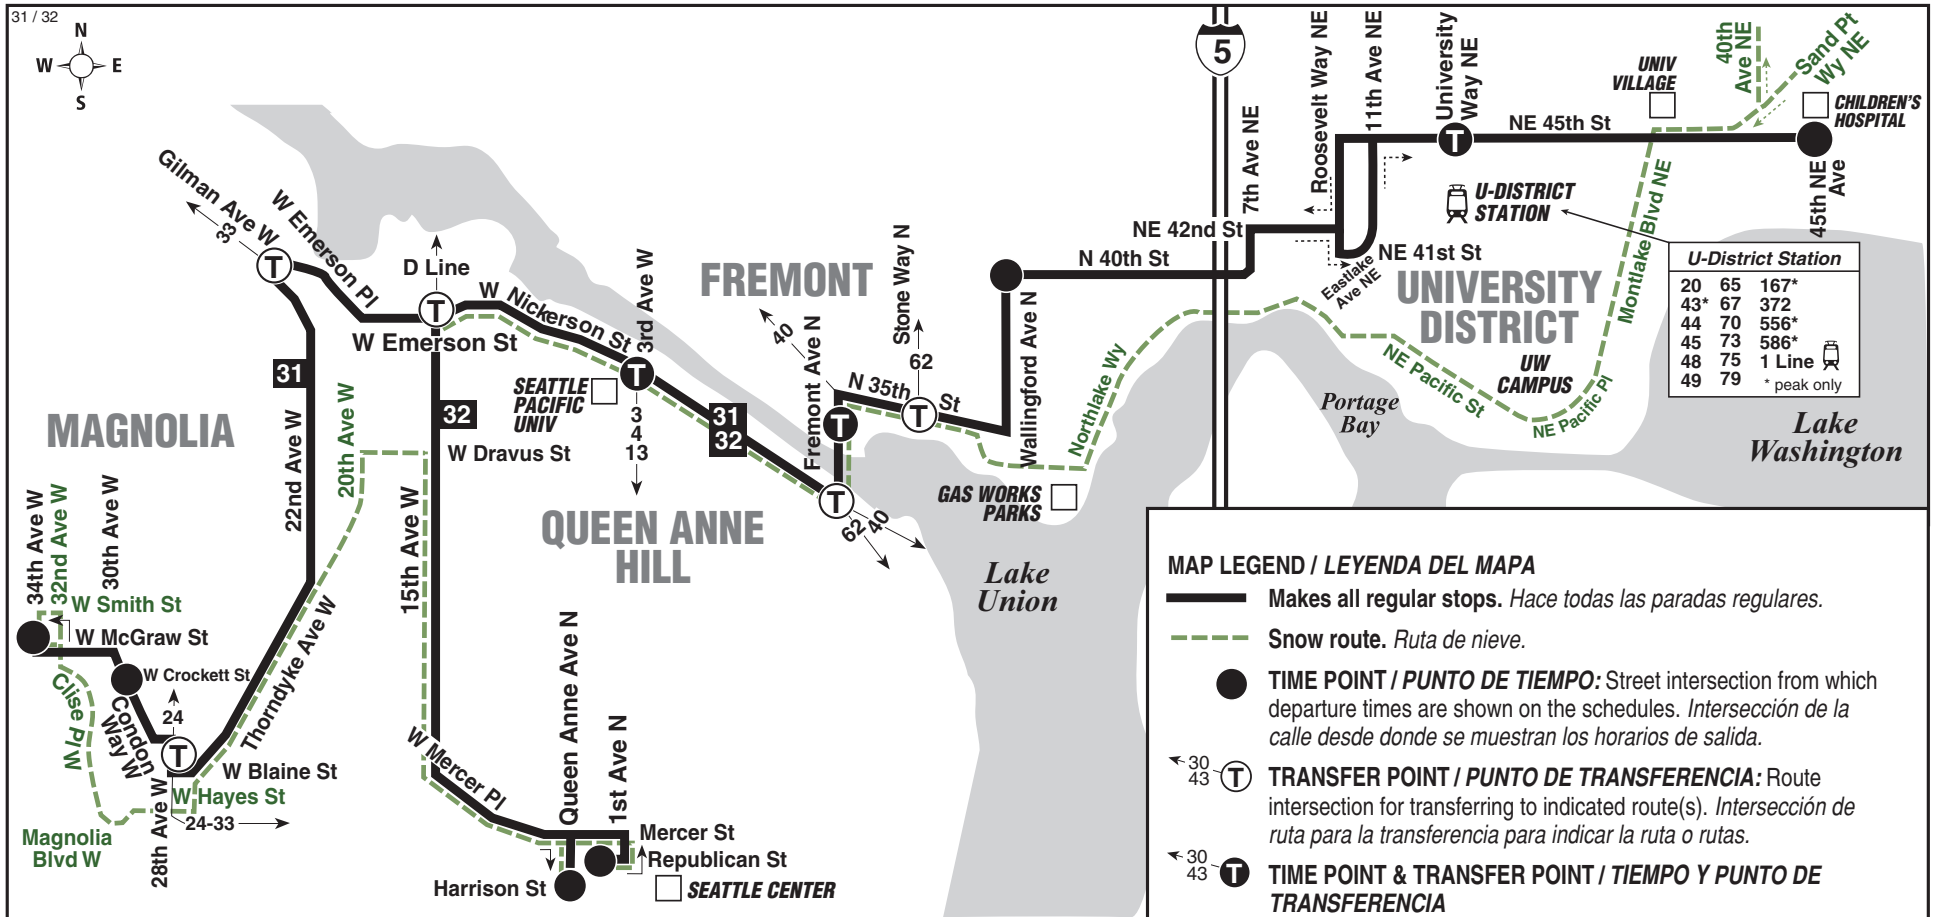

MAP LEGEND / LEYENDA DEL MAPA

- Makes all regular stops. *Hace todas las paradas regulares.*
- Snow route. *Ruta de nieve.*
- TIME POINT / PUNTO DE TIEMPO:** Street intersection from which departure times are shown on the schedules. *Intersección de la calle desde donde se muestran los horarios de salida.*
- TRANSFER POINT / PUNTO DE TRANSFERENCIA:** Route intersection for transferring to indicated route(s). *Intersección de ruta para la transferencia para indicar la ruta o rutas.*
- TIME POINT & TRANSFER POINT / TIEMPO Y PUNTO DE TRANSFERENCIA**
- Landmark. *El punto de referencia.*
- 1 Line (Link) 1 Line (Link)

	Laurelhurst	University District	Wallingford	Fremont	Seattle Pacific University	Lower Queen Anne	South Magnolia
	Children's Hospital	U-District Station Bay 2	N 40th St & Wallingford Ave N	Fremont Ave N & N 34th St	W Nickerson St & 3rd Ave W	Queen Anne Ave N & Harrison St	Condon Way W & 30th Ave W
Route	Stop #29091	Stop #1358	Stop #26400	Stop #26510	Stop #18630	Stop #2180	Stop #20910
32	6:15	6:24	6:34	6:43	6:47‡	7:05‡	—
31	6:30	6:39	6:49	6:56	7:00‡	—	7:20‡
32	6:45	6:54	7:04	7:11	7:14‡	7:31‡	—
31	7:00	7:09	7:18	7:24	7:28‡	—	7:47‡
32	7:15	7:24	7:33	7:39	7:42‡	7:58‡	—
31	7:30	7:39	7:48	7:53	7:57‡	—	8:13‡
32	7:45	7:53	8:02	8:08	8:11‡	8:27‡	—
31	8:00	8:08	8:17	8:22	8:26‡	—	8:42‡
32	8:15	8:23	8:32	8:38	8:41‡	8:57‡	—
31	8:30	8:38	8:47	8:52	8:56‡	—	9:12‡
32	8:45	8:52	9:01	9:06	9:09‡	9:25‡	—
31	9:00	9:07	9:16	9:21	9:25‡	—	9:41‡
32	9:15	9:22	9:31	9:36	9:39‡	9:55‡	—
31	9:30	9:37	9:46	9:51	9:55‡	—	10:11‡
32	9:45	9:51	10:00	10:04	10:07‡	10:23‡	—
31	10:00	10:07	10:16	10:21	10:25‡	—	10:41‡
32	10:30	10:36	10:43	10:47	10:50‡	11:05‡	—
31	11:00	11:06	11:13	11:17	11:20‡	11:34‡	—
32	11:30	11:36	11:42	11:46	11:49‡	12:03‡	—
31	12:00	12:06	12:12	12:16	12:19‡	12:33‡	—
32	12:30	12:36	12:42	12:46	12:49‡	1:03‡	—
31	1:00	1:06	1:12	1:16	1:19‡	1:33‡	—