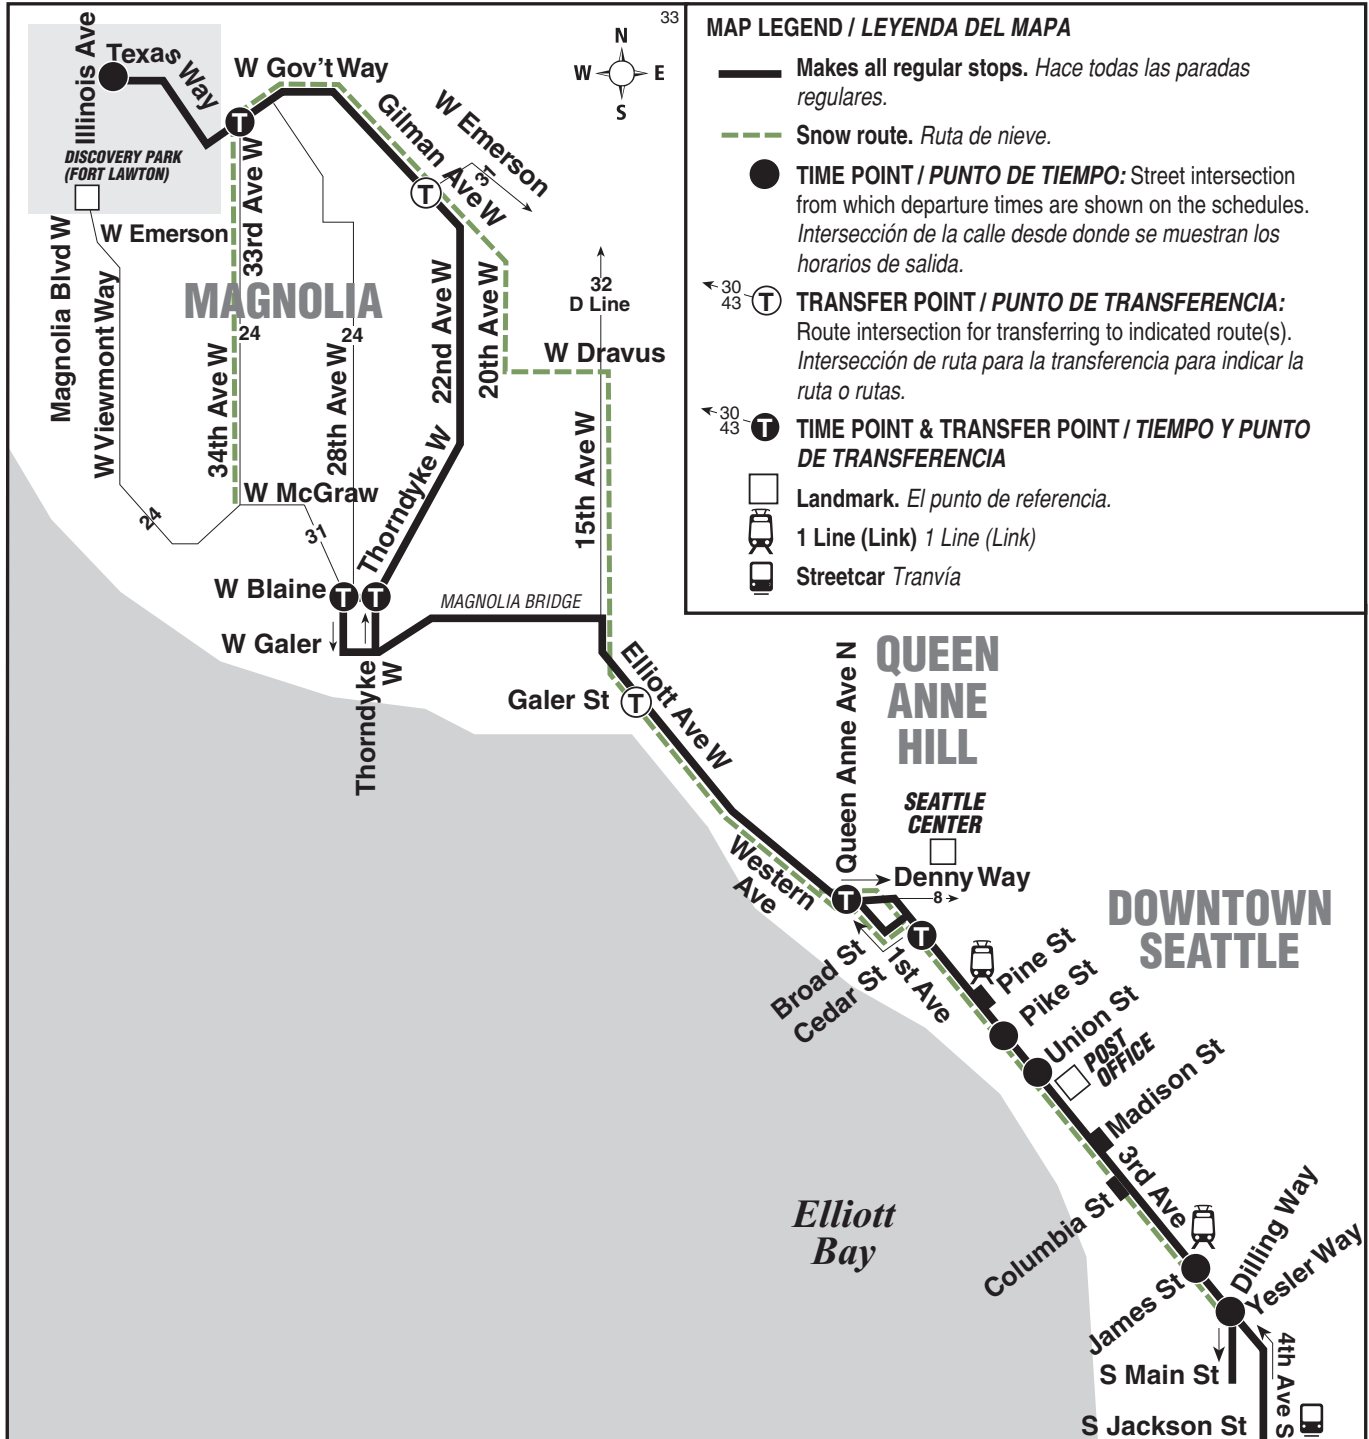

Discovery Park, East Magnolia, Seattle Center, Downtown Seattle

Route 33 Monday thru Friday to Downtown Seattle

Servicio de lunes a viernes al centro de Seattle

North Magnolia		South Magnolia	Downtown Seattle			To Route
Illinois Ave & Texas Way	W Government Way & 34th Ave W	28th Ave W & W Blaine St	3rd Ave & Cedar St	3rd Ave & Pike St	Yesler Way & Prefontaine Pl	
Stop #31140	Stop #24360	Stop #20700	Stop #2220	Stop #433	Stop #1340	
5:08	5:12	5:21	5:30	5:35	5:40	27
5:38	5:42	5:51	6:00	6:05	6:11b	124
6:21	6:25	6:35	6:45	6:50	6:56b	124
7:00	7:04	7:16	7:27	7:33	7:38	27
7:34	7:38	7:50	8:03	8:09	8:16b	124
7:49	7:53	8:05	8:18	8:24	8:31b	124
8:05	8:09	8:21	8:34	8:40	8:47b	124
8:30	8:34	8:46	8:59	9:05	9:12b	124
9:04	9:08	9:18	9:29	9:35	9:42b	124
9:36	9:40	9:49	9:59	10:05	10:12b	124
10:05	10:09	10:18	10:28	10:34	10:41b	124
10:35	10:39	10:48	10:58	11:04	11:11b	124
11:05	11:09	11:18	11:28	11:35	11:42b	124
11:35	11:39	11:48	11:58	12:05	12:12b	124
12:05	12:09	12:18	12:28	12:35	12:42b	124
12:36	12:40	12:49	12:59	1:06	1:13b	124
1:06	1:10	1:19	1:29	1:36	1:43b	124
1:35	1:39	1:48	1:59	2:06	2:13b	124
2:05	2:09	2:18	2:30	2:37	2:44b	124
2:35	2:39	2:48	3:00	3:06	3:12	27
3:05	3:09	3:18	3:31	3:38	3:45b	124
3:35	3:39	3:48	4:01	4:08	4:15b	124
4:06	4:10	4:19	4:33	4:40	4:48b	124
4:37	4:41	4:50	5:04	5:11	5:19b	124
5:03	5:07	5:16	5:30	5:37	5:45b	124
5:35	5:38	5:47	6:00	6:07	6:14b	124
5:59	6:02	6:11	6:23	6:30	6:36b	124
6:33	6:36	6:45	6:57	7:03	7:09b	124
7:05	7:08	7:17	7:27	7:32	7:37	27
—	7:34	7:43	7:53	7:58	8:03	27
—	8:04	8:13	8:23	8:28	8:33	27
—	8:34	8:43	8:53	8:58	9:03	27