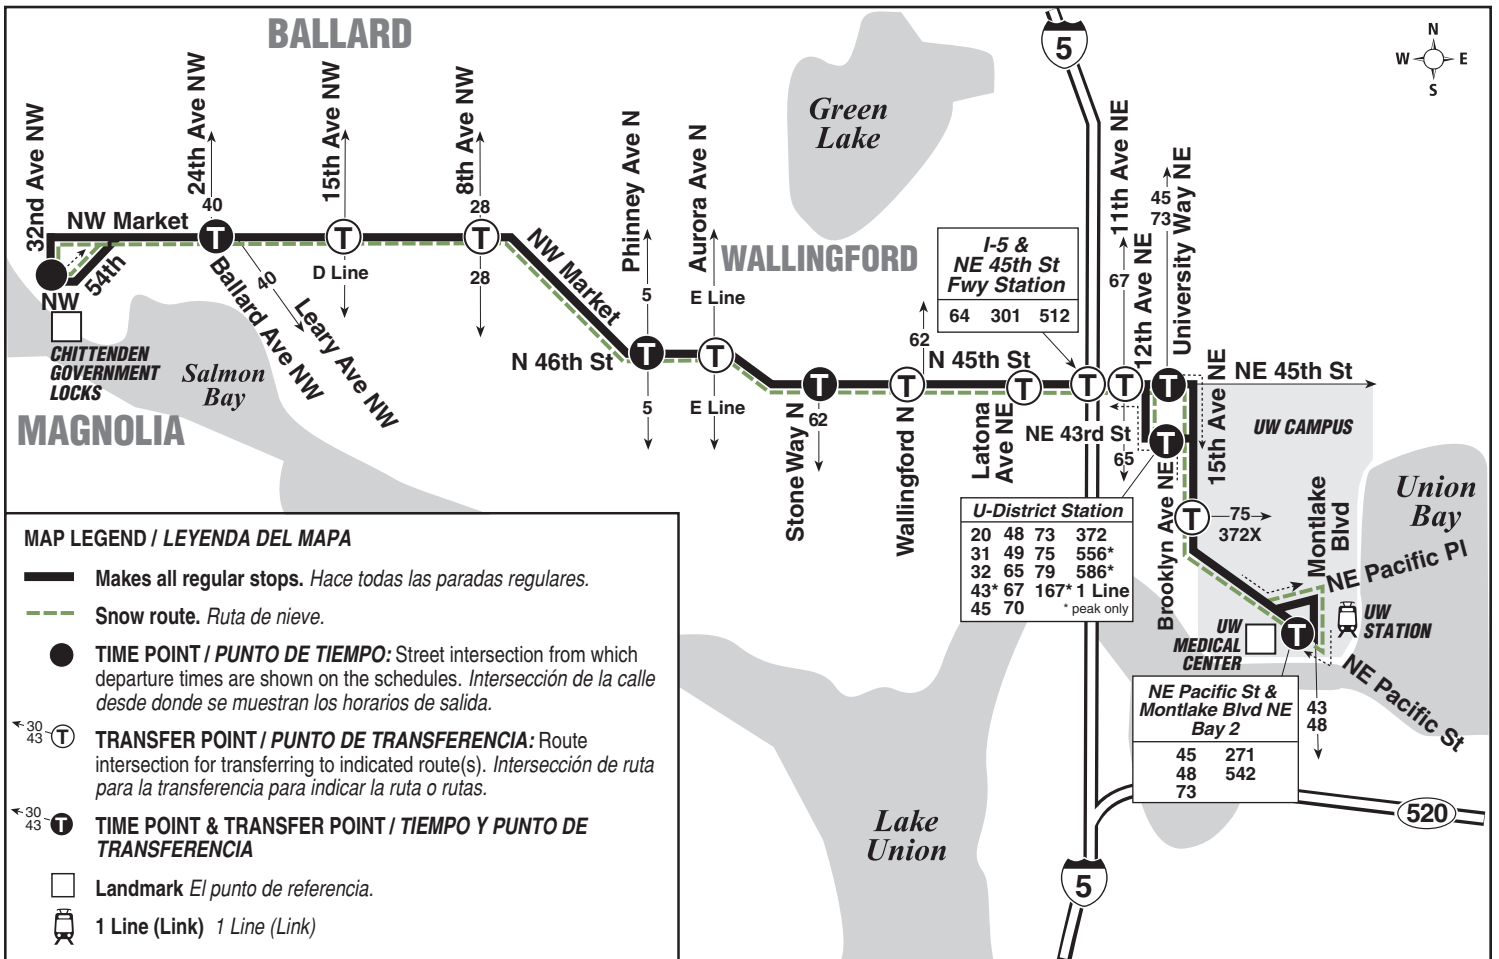

Ballard, Wallingford, University District, UW Station

Snow/ Emergency Service

Servicio en caso de nieve o emergencia

During most snow conditions, this bus will follow the special snow routing shown on the map. If Metro declares an emergency, it will operate on an **Emergency Snow Network plan**. Visit kingcounty.gov/metro/snow to register for **Transit Alerts** and to learn more.

*En la mayoría de las condiciones de nieve, este autobús seguirá la ruta especial en caso de nieve como se indica en el mapa. Si Metro declara una emergencia, operará de acuerdo con un plan de **Red de emergencia en caso de nieve**. Visite kingcounty.gov/metro/snow para registrarse y recibir las **alertas de transporte público** y obtener más información.*