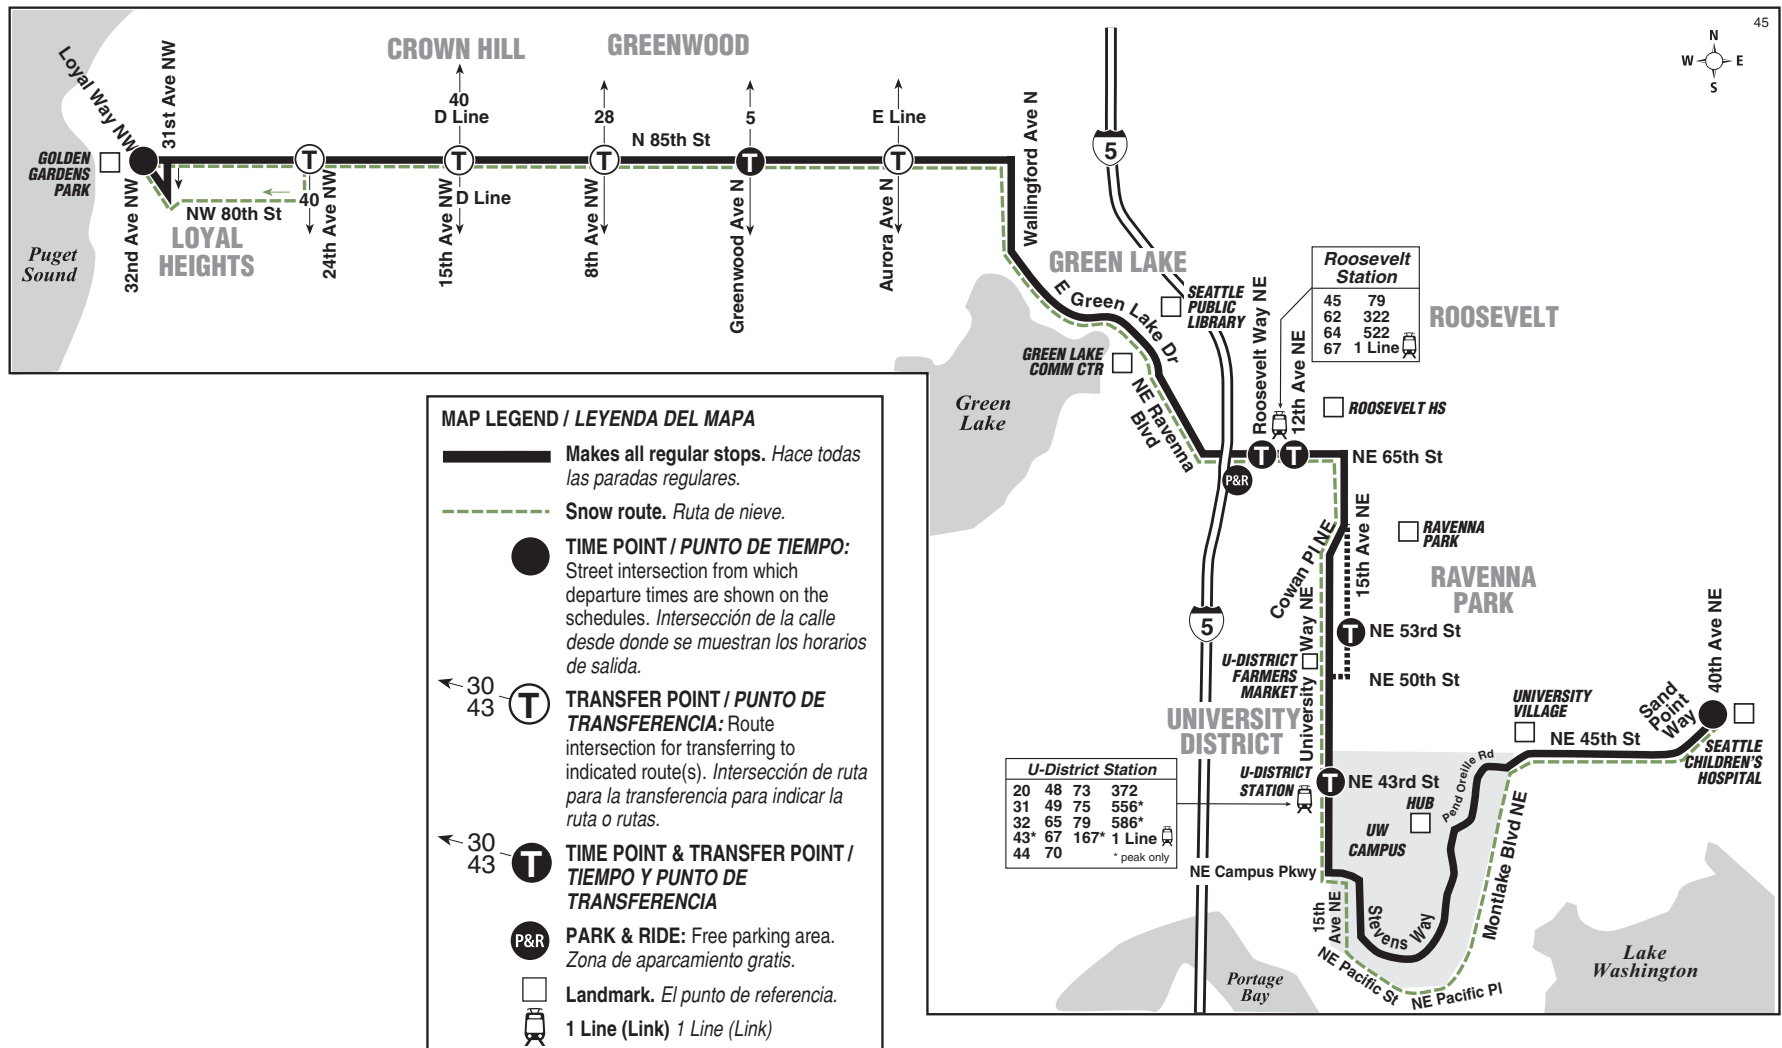

March 19 thru
September 16, 2022
Del 19 de marzo al 16 de
septiembre de 2022

Loyal Heights, Greenwood, Green Lake, Roosevelt, University District, Seattle Children's Hospital

Route 45 Monday thru Friday to University District, Children's Hospital

This trip is cancelled. To address ongoing operational and vehicle maintenance capacity limitations, some trips have been temporarily cancelled.

Loyal Heights	Greenwood			Laurelhurst	
Loyal Way NW & NW 85th St	N 85th St & Greenwood Ave N	Roosevelt Station Bay 1	U-District Station Bay 4	Sand Point Way & 40th Ave NE	To Route
Stop #35530	Stop #5330	Stop #16430	Stop #9134	Stop #10562	
6:15	6:25	6:42	6:51	7:07	75
6:30	6:39	6:56	7:05	7:21	75
6:45	6:54	7:11	7:20	7:36	75
7:01	7:10	7:24	7:33	7:49	75
7:15	7:24	7:38	7:47	8:03	75
7:30	7:39	7:53	8:02	8:18	75
7:45	7:54	8:08	8:17	8:33	75
8:00	8:09	8:23	8:32	8:48	75
8:15	8:24	8:38	8:47	9:03	75
8:30	8:39	8:53	9:02	9:17	75
8:45	8:53	9:06	9:15	9:30	75
9:00	9:08	9:21	9:30	9:45	75
9:30	9:38	9:51	9:59	10:14	75
10:00	10:07	10:19	10:27	10:40	75
10:30	10:37	10:49	10:57	11:10	75
11:00	11:07	11:19	11:27	11:40	75
11:30	11:37	11:49	11:57	12:10	75
12:00	12:06	12:18	12:26	12:38	75
12:30	12:36	12:48	12:56	1:08	75
1:00	1:06	1:18	1:26	1:38	75