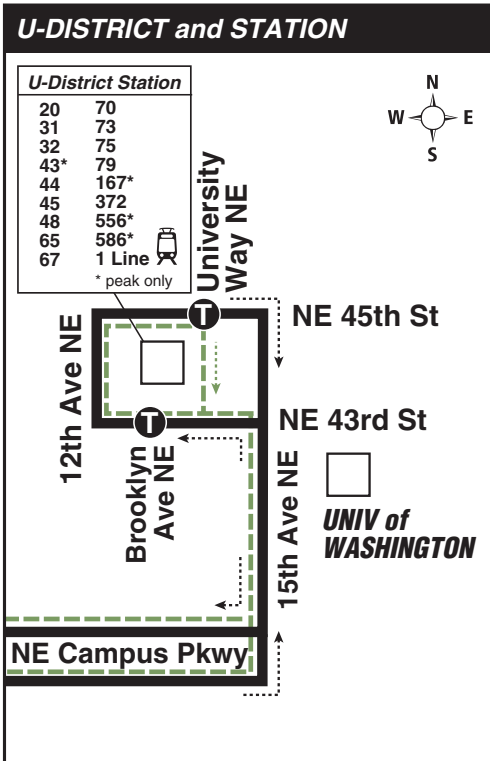

March 19 thru
September 16, 2022

Del 19 de marzo al 16 de
septiembre de 2022

University District, Broadway, Downtown Seattle