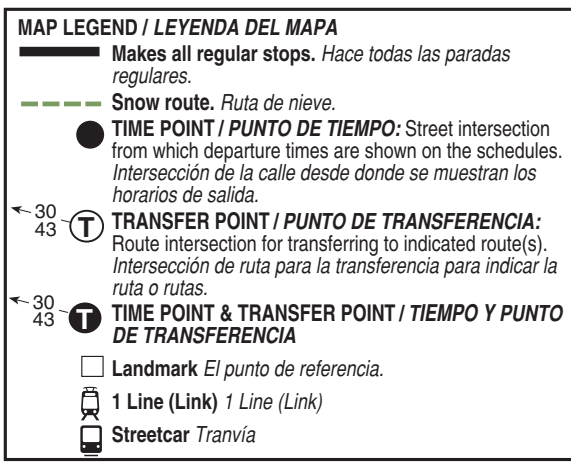

March 19 thru
September 16, 2022

Del 19 de marzo al 16 de
septiembre de 2022

University District, Broadway, Downtown Seattle