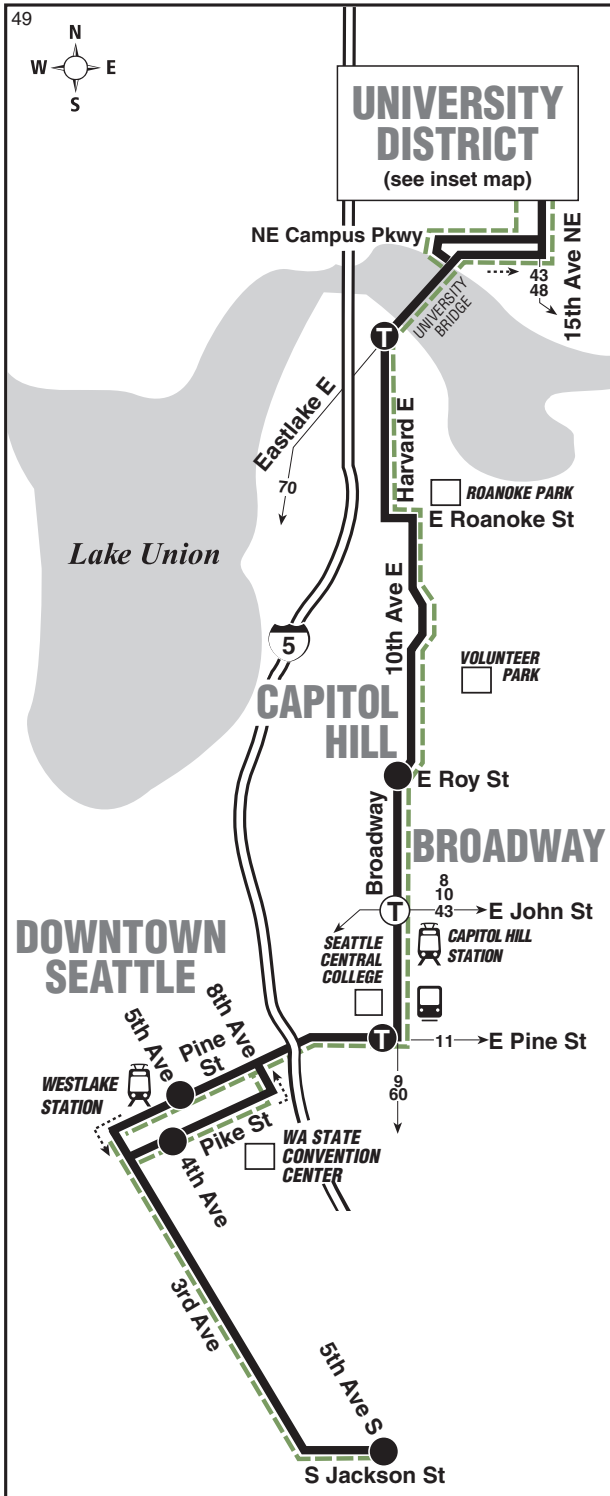

March 19 thru
September 16, 2022

Del 19 de marzo al 16 de
septiembre de 2022

University District, Broadway, Downtown Seattle