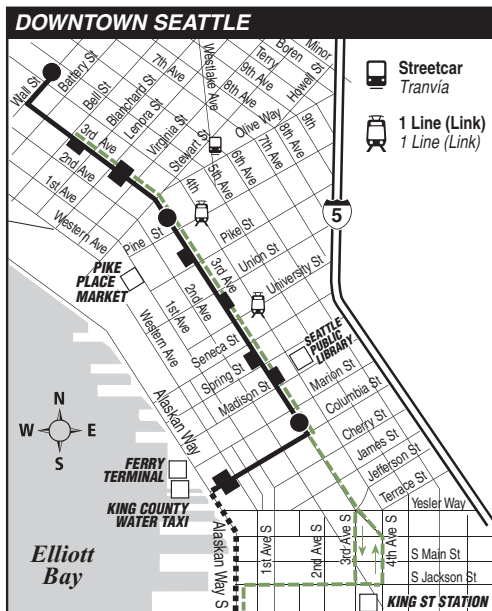

Admiral District, Alaska Junction, Downtown Seattle

This route does not operate on weekends or holidays.

Snow/ Emergency Service

Servicio en caso de nieve o emergencia

During most snow conditions, this bus will follow the special snow routing shown on the map. If Metro declares an emergency, the bus will not operate. Visit kingcounty.gov/metro/snow to register for **Transit Alerts** and to learn more.

En la mayoría de las condiciones de nieve, este autobús seguirá la ruta especial en caso de nieve como se indica en el mapa. Si Metro declara una emergencia, el autobús no circulará. Visite kingcounty.gov/metro/snow para registrarse y recibir las **alertas de transporte público** y obtener más información.

Holiday Information

Información sobre días festivos

There is no service on this route on weekends or the following holidays. *No hay servicio en esta ruta los fines de semana ni el siguiente feriado:*

Memorial Day	May 30
<i>Día de los Caídos</i>	<i>30 de mayo</i>
Independence Day	July 4
<i>Día de la independencia</i>	<i>4 de julio</i>
Labor Day	September 5
<i>Día del Trabajo</i>	<i>5 de septiembre</i>