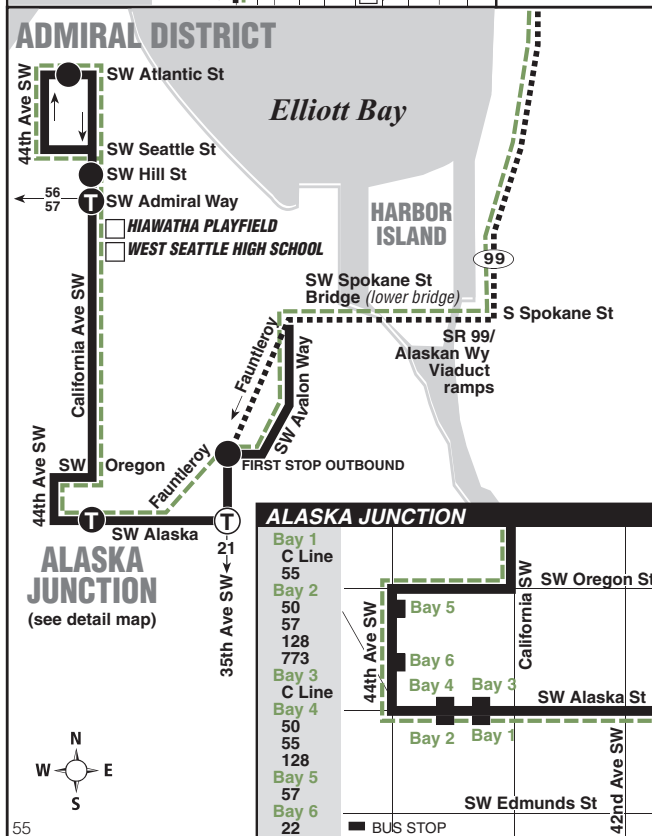

MAP LEGEND / LEYENDA DEL MAPA

- **Makes all regular stops.** *Hace todas las paradas regulares.*
- **Limited or no stops.** *Limitado o sin paradas.*
- **Snow route.** *Ruta de nieve.*
- **TIME POINT / PUNTO DE TIEMPO:** Street intersection from which departure times are shown on the schedules. *Intersección de la calle desde donde se muestran los horarios de salida.*
- **TRANSFER POINT / PUNTO DE TRANSFERENCIA:** Route intersection for transferring to indicated route(s). *Intersección de ruta para la transferencia para indicar la ruta o rutas.*
- **TIME POINT & TRANSFER POINT / TIEMPO Y PUNTO DE TRANSFERENCIA**
- **Landmark** *El punto de referencia.*
- **Downtown bus stops.** *Paradas de autobús del centro.*