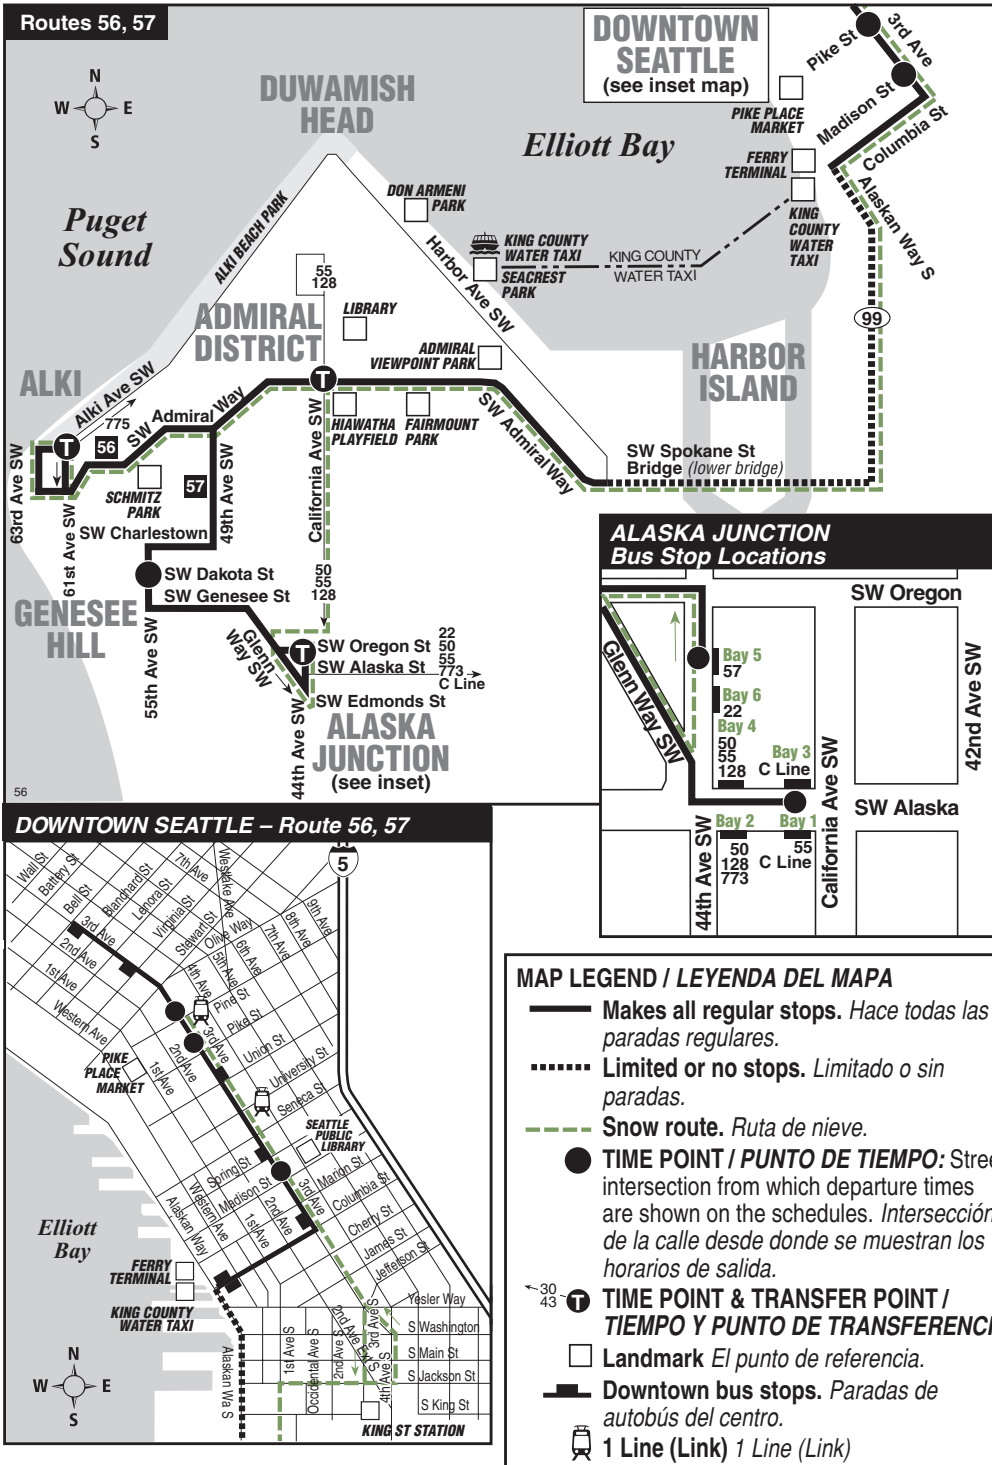

March 19 thru
September 16, 2022

Del 19 de marzo al 16 de
septiembre de 2022

56, 57

REVISED June 13, 2022

Alki, Alaska Junction, Genesee Hill, Admiral District, Downtown Seattle

These routes do not operate on weekends or holidays.

Route 56, 57 Monday thru Friday to Downtown Seattle

Servicio de lunes a viernes al centro de Seattle

Route	Alaska Junction Bay 5	Genesee Hill 55th Ave SW & SW Dakota St	Alki Alki Ave SW & 61st Ave SW	Admiral District SW Admiral & California Ave SW	Downtown Seattle	
	Stop #32013	Stop #39464	Stop #14960	Stop #15060	3rd Ave & Madison St Stop #548	3rd Ave & Pine St Stop #590
56	—	—	5:52	6:00	6:27‡	6:31‡
56	—	—	6:17	6:25	6:52‡	6:56‡
56	—	—	6:37	6:45	7:12‡	7:16‡
57	6:46	6:51	—	7:00	7:27‡	7:31‡
56	—	—	7:06	7:15	7:45‡	7:49‡
57	7:16	7:21	—	7:30	7:57‡	8:01‡
56	—	—	7:36	7:45	8:15‡	8:19‡
57	7:46	7:51	—	8:00	8:30‡	8:34‡
56	—	—	8:06	8:15	8:45‡	8:49‡
56	—	—	8:36	8:45	9:15‡	9:19‡
56	—	—	9:06	9:15	9:45‡	9:49‡

‡ Estimated time.

Route 56, 57 Monday thru Friday to Alki, Alaska Junction

Servicio de lunes a viernes a Alki, Alaska Junction

Route	Downtown Seattle	Admiral District	Alki	Genesee Hill	Alaska Junction Bay 2
	3rd Ave & Pike St Stop #431	SW Admiral & California Ave SW Stop #15540	Alki Ave SW & 61st Ave SW Stop #14960	55th Ave SW & SW Dakota St Stop #39530	Alaska Junction Bay 2 Stop #31811
56	3:00b	3:22‡	3:29‡	—	—
57	3:30b	3:55‡	—	4:04‡	4:10‡
56	4:00b	4:22‡	4:30‡	—	—
57	4:10b	4:38‡	—	4:47‡	4:53‡
56	4:20b	4:44‡	4:52‡	—	—
57	4:45b	5:13‡	—	5:22‡	5:28‡
56	5:00b	5:24‡	5:32‡	—	—
57	5:10b	5:38‡	—	5:47‡	5:53‡
56	5:25b	5:49‡	5:57‡	—	—
57	5:45b	6:13‡	—	6:22‡	6:28‡
56	6:15b	6:38‡	6:44‡	—	—
56	6:45b	7:07‡	7:13‡	—	—

Bold PM time

b Trip starts southbound 3rd Ave & Bell St 4-6 minutes earlier.

‡ Estimated time.

Holiday Information

Información sobre días festivos

There is no service on these routes on weekends or the following holidays. *No hay servicio en estas rutas los fines de semana ni el siguiente feriados:*