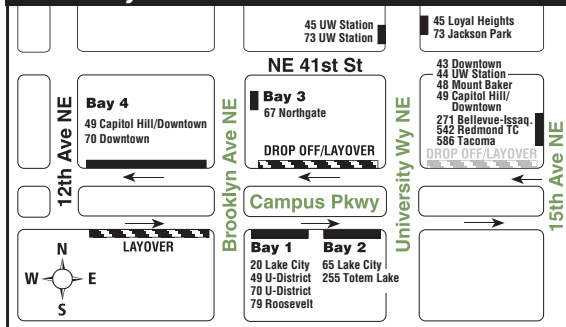

University District Transfer Point