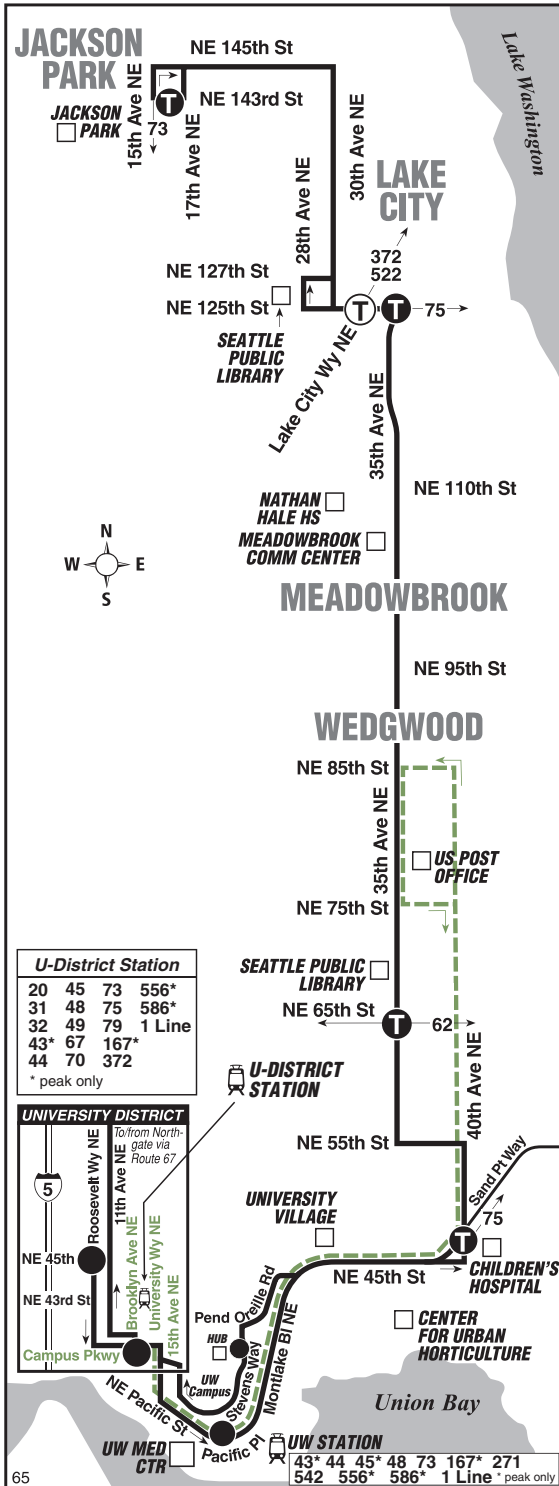

Jackson Park, Lake City, Wedgwood, Children's Hospital, University District