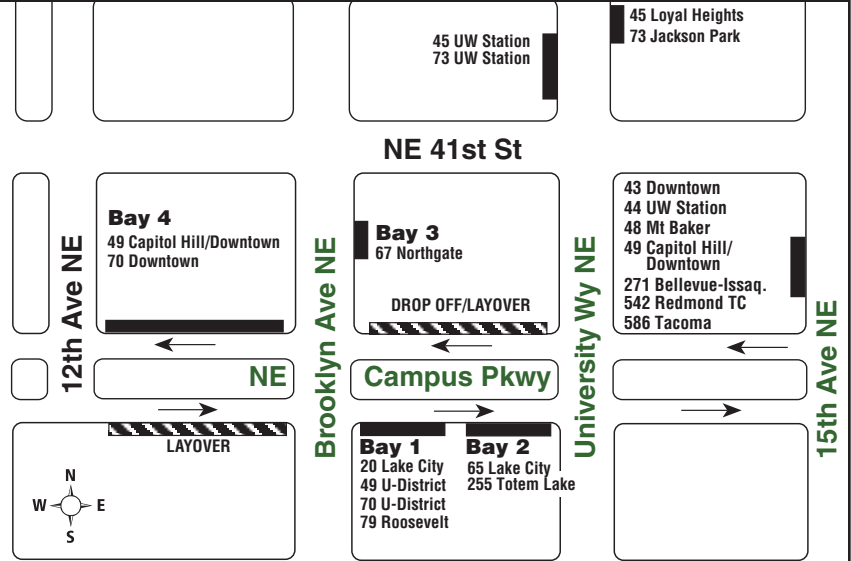

University District Transfer Points

MAP LEGEND / LEYENDA DEL MAPA

- Makes all regular stops. *Hace todas las paradas regulares.*
- Snow route. *Ruta de nieve.*
- TIME POINT / PUNTO DE TIEMPO: Street intersection from which departure times are shown on the schedules. *Intersección de la calle desde donde se muestran los horarios de salida.*
- TRANSFER POINT / PUNTO DE TRANSFERENCIA: Route intersection for transferring to indicated route(s). *Intersección de ruta para la transferencia para indicar la ruta o rutas.*
- TIME POINT & TRANSFER POINT / TIEMPO Y PUNTO DE TRANSFERENCIA.
- Landmark *El punto de referencia.*
- Downtown bus stops. *Paradas de autobús del centro.*
- Streetcar *Tranvía*
- 1 Line (Link) *1 Line (Link)*
- Sounder train *Sounder tren*