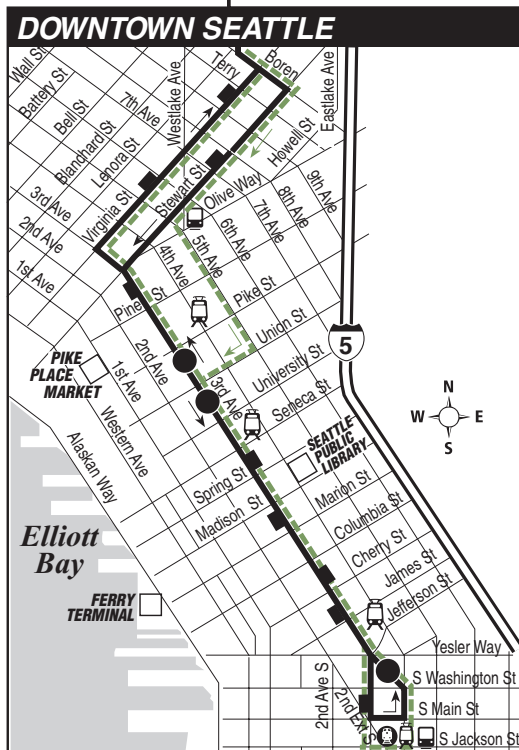

University District Transfer Points

MAP LEGEND / LEYENDA DEL MAPA

- Makes all regular stops. *Hace todas las paradas regulares.*
- Snow route. *Ruta de nieve.*
- TIME POINT / PUNTO DE TIEMPO: Street intersection from which departure times are shown on the schedules. *Intersección de la calle desde donde se muestran los horarios de salida.*
- TRANSFER POINT / PUNTO DE TRANSFERENCIA: Route intersection for transferring to indicated route(s). *Intersección de ruta para la transferencia para indicar la ruta o rutas.*
- TIME POINT & TRANSFER POINT / TIEMPO Y PUNTO DE TRANSFERENCIA.
- Landmark *El punto de referencia.*
- Downtown bus stops. *Paradas de autobús del centro.*
- Streetcar *Tranvía*
- 1 Line (Link) *1 Line (Link)*
- Sounder train *Sounder tren*