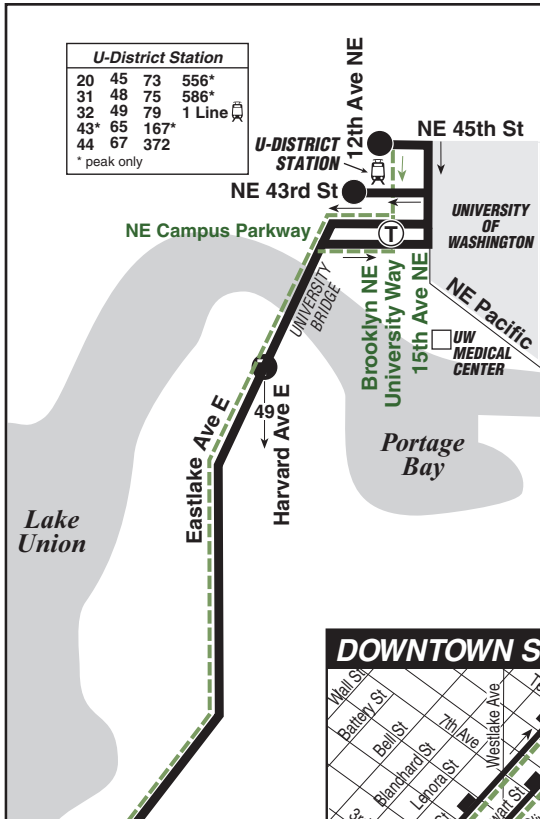

March 19 thru September 16, 2022

Del 19 de marzo al 16 de septiembre de 2022

70

University District, Eastlake, Downtown Seattle

U-District Station			
20	45	73	556*
31	48	75	586*
32	49	79	1 Line
43*	65	167*	
44	67	372	

University District	Eastlake	South Lake Union	Downtown Seattle	
U-District Station Bay 3	Eastlake Ave E & Harvard Ave E	Fairview Ave N & Thomas St	3rd Ave & Union St	3rd Ave S & S Main St
Stop #10911	Stop #9141	Stop #10225	Stop #450	Stop #515
5:50	5:57	6:12	6:20†	6:30†
6:00	6:07	6:22	6:30†	6:40
6:10	6:17	6:32	6:40†	6:50
6:20	6:27	6:42	6:50†	7:00†
6:30	6:37	6:52	7:00†	7:10b†
6:40	6:47	7:00	7:08†	7:18†
6:50	6:56	7:09	7:17	7:27
7:00	7:06	7:19	7:27†	7:37
7:12	7:18	7:31	7:39†	7:49†
7:24	7:30	7:43	7:51†	7:58
7:36	7:42	7:55	8:03	8:10
7:48	7:54	8:06	8:13†	8:20†
8:00	8:06	8:18	8:25†	8:32†
8:12	8:18	8:30	8:37†	8:44†
8:24	8:30	8:42	8:49†	8:56†
8:36	8:42	8:54	9:01†	9:08†
8:48	8:54	9:06	9:13†	9:20†
9:00	9:06	9:18	9:25†	9:32†
9:15	9:21	9:33	9:40†	9:47†
9:30	9:35	9:46	9:53†	10:00†
9:45	9:50	10:01	10:08	10:15
10:00	10:05	10:16	10:23†	10:30†
10:15	10:21	10:32	10:39†	10:47b
10:30	10:35	10:46	10:53†	11:00†
10:45	10:50	11:01	11:08†	11:15†
11:00	11:05	11:16	11:23†	11:30†
11:30	11:35	11:45	11:51†	11:58
12:00	12:05	12:15	12:21	12:28
12:30	12:35	12:45	12:51	12:58
1:00	1:05	1:15	1:21	1:28
1:30	1:35	1:45	1:51	1:58b
1:54	1:59	2:09	2:15	2:22
2:06	2:11	2:21	2:27	2:34b
2:37	2:42	2:52	2:58	3:05b
3:30	3:35	3:45	3:51	3:58b