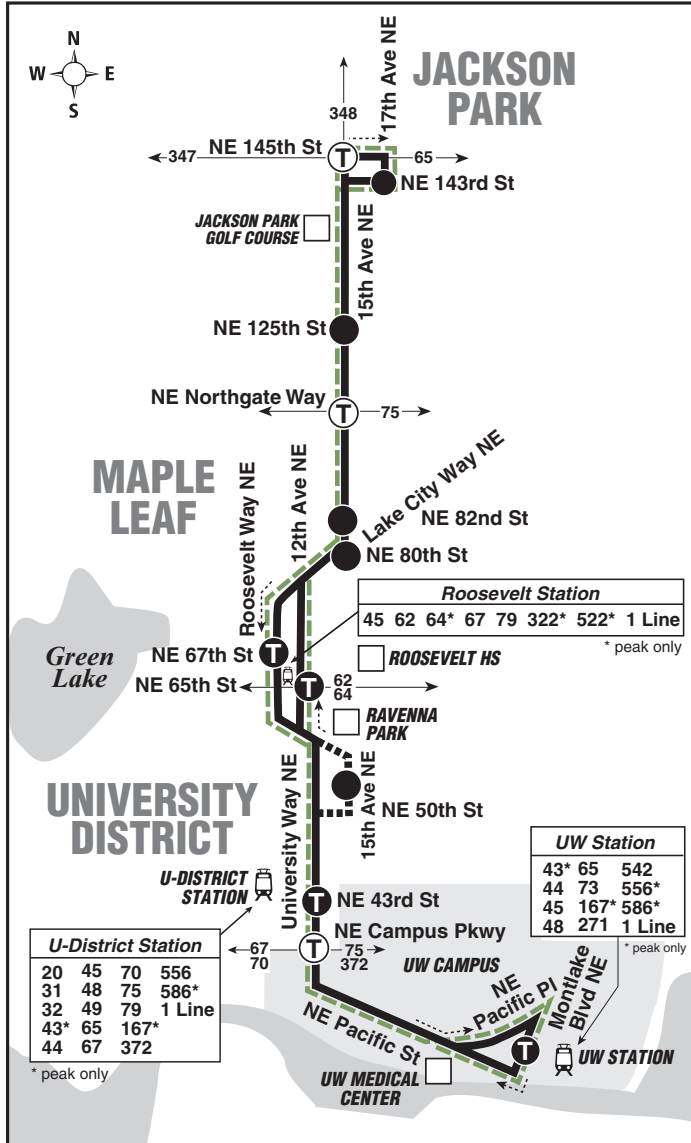

## Jackson Park, Maple Leaf, Roosevelt, University District

### MAP LEGEND / LEYENDA DEL MAPA

- Makes all regular stops. *Hace todas las paradas regulares.*
- Snow route. *Ruta de nieve.*
- TIME POINT / PUNTO DE TIEMPO:** Street intersection from which departure times are shown on the schedules. *Intersección de la calle desde donde se muestran los horarios de salida.*
- TRANSFER POINT / PUNTO DE TRANSFERENCIA:** Route intersection for transferring to indicated route(s). *Intersección de ruta para la transferencia para indicar la ruta o rutas.*
- TIME POINT & TRANSFER POINT / TIEMPO Y PUNTO DE TRANSFERENCIA**
- Landmark *El punto de referencia.*
- Light Rail *Tren Ligero*

### Special Service Information

On Saturday, due to the University District Farmers Market being staged on University Way NE at NE 50th St, Route 73 will be rerouted to 15th Ave NE between NE 50th St and Cowan PI NE. All stops on 15th Ave NE will be served. To avoid confusion for riders, the reroute will remain in effect all day (7:30 am to 10:30 pm), even though the Market is in session from 9 am to 2 pm, only. Questions? Please call Metro at 206-553-3000.