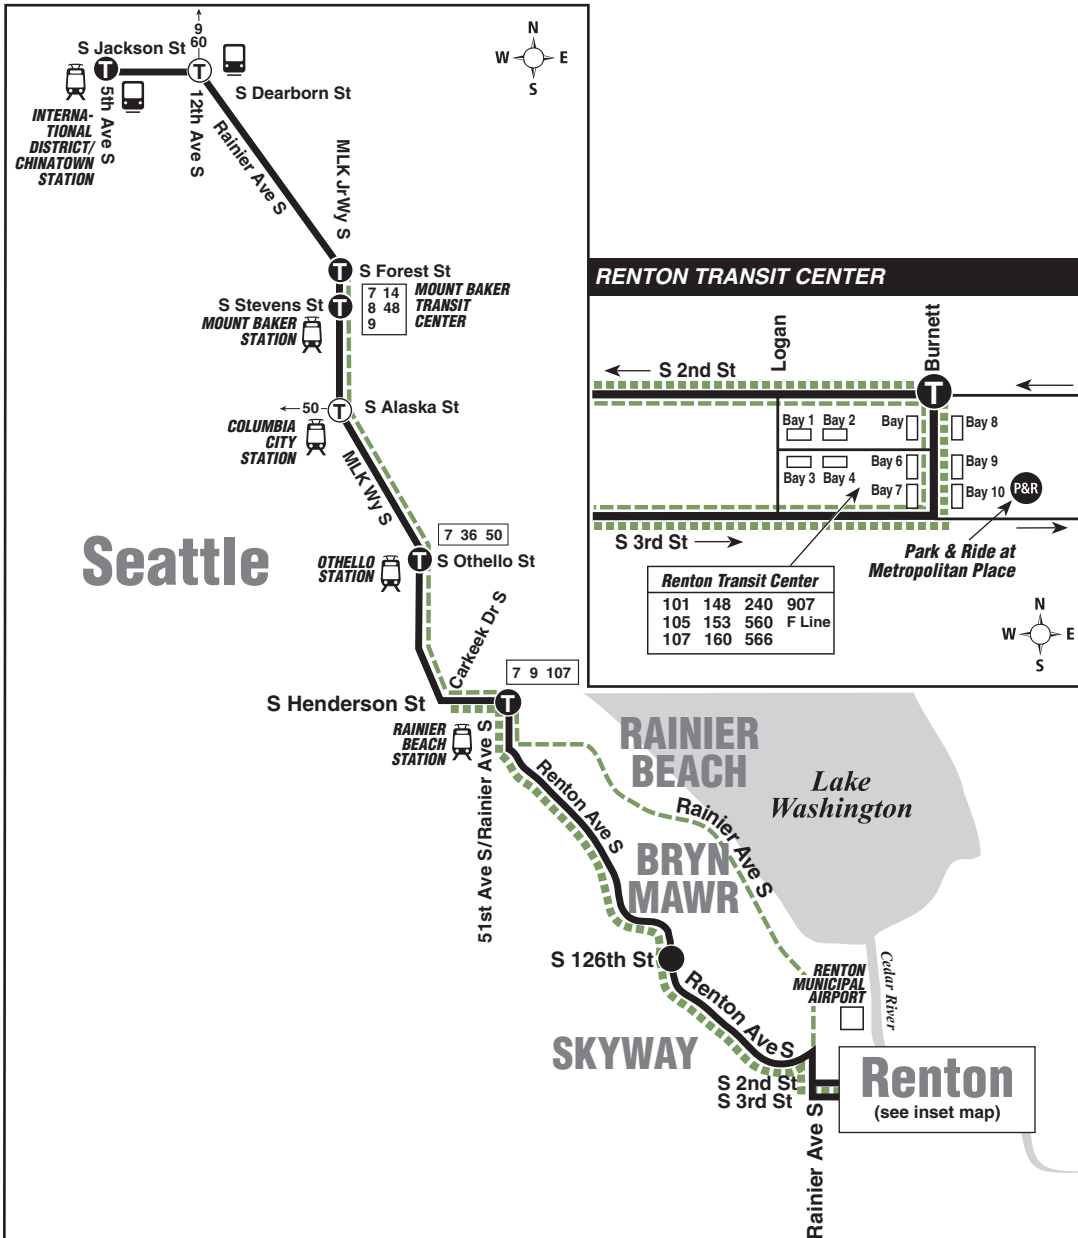

Renton, Skyway, Rainier Beach, Chinatown-International District

MAP LEGEND / LEYENDA DEL MAPA

- Makes all regular stops.**
Hace todas las paradas regulares.
- Snow route.** *Ruta de nieve.*
- Snow shuttle (ESN only).**
Servicio de conexión durante nevada (Red de Emergencia para Nevadas)
- TIME POINT / PUNTO DE TIEMPO:** Street intersection from which departure times are shown on the schedules. *Intersección de la calle desde donde se muestran los horarios de salida.*
- TRANSFER POINT / PUNTO DE TRANSFERENCIA:** Route intersection for transferring to indicated route(s). *Intersección de ruta para la transferencia para indicar la ruta o rutas.*
- TIME POINT & TRANSFER POINT / TIEMPO Y PUNTO DE TRANSFERENCIA**
- Landmark** *El punto de referencia.*
- Park & Ride** Free or pay parking area. *Zona de aparcamiento gratuito o de pago*
- 1 Line (Link)** *1 Line (Link)*
- Streetcar** *Tranvía*

Snow/Emergency Service

Servicio en caso de nieve o emergencia

During most snow conditions this route will operate via the snow routing shown in this timetable. In the rare event that Metro declares an emergency, the **Route 106 Snow Shuttle** will continue to operate as a designated Emergency Snow Network route. During such an event, it is expected to operate with the same route number and follow the same snow routing as shown in this timetable. Visit kingcounty.gov/metro/snow and sign up for Transit Alerts to stay informed during adverse conditions.