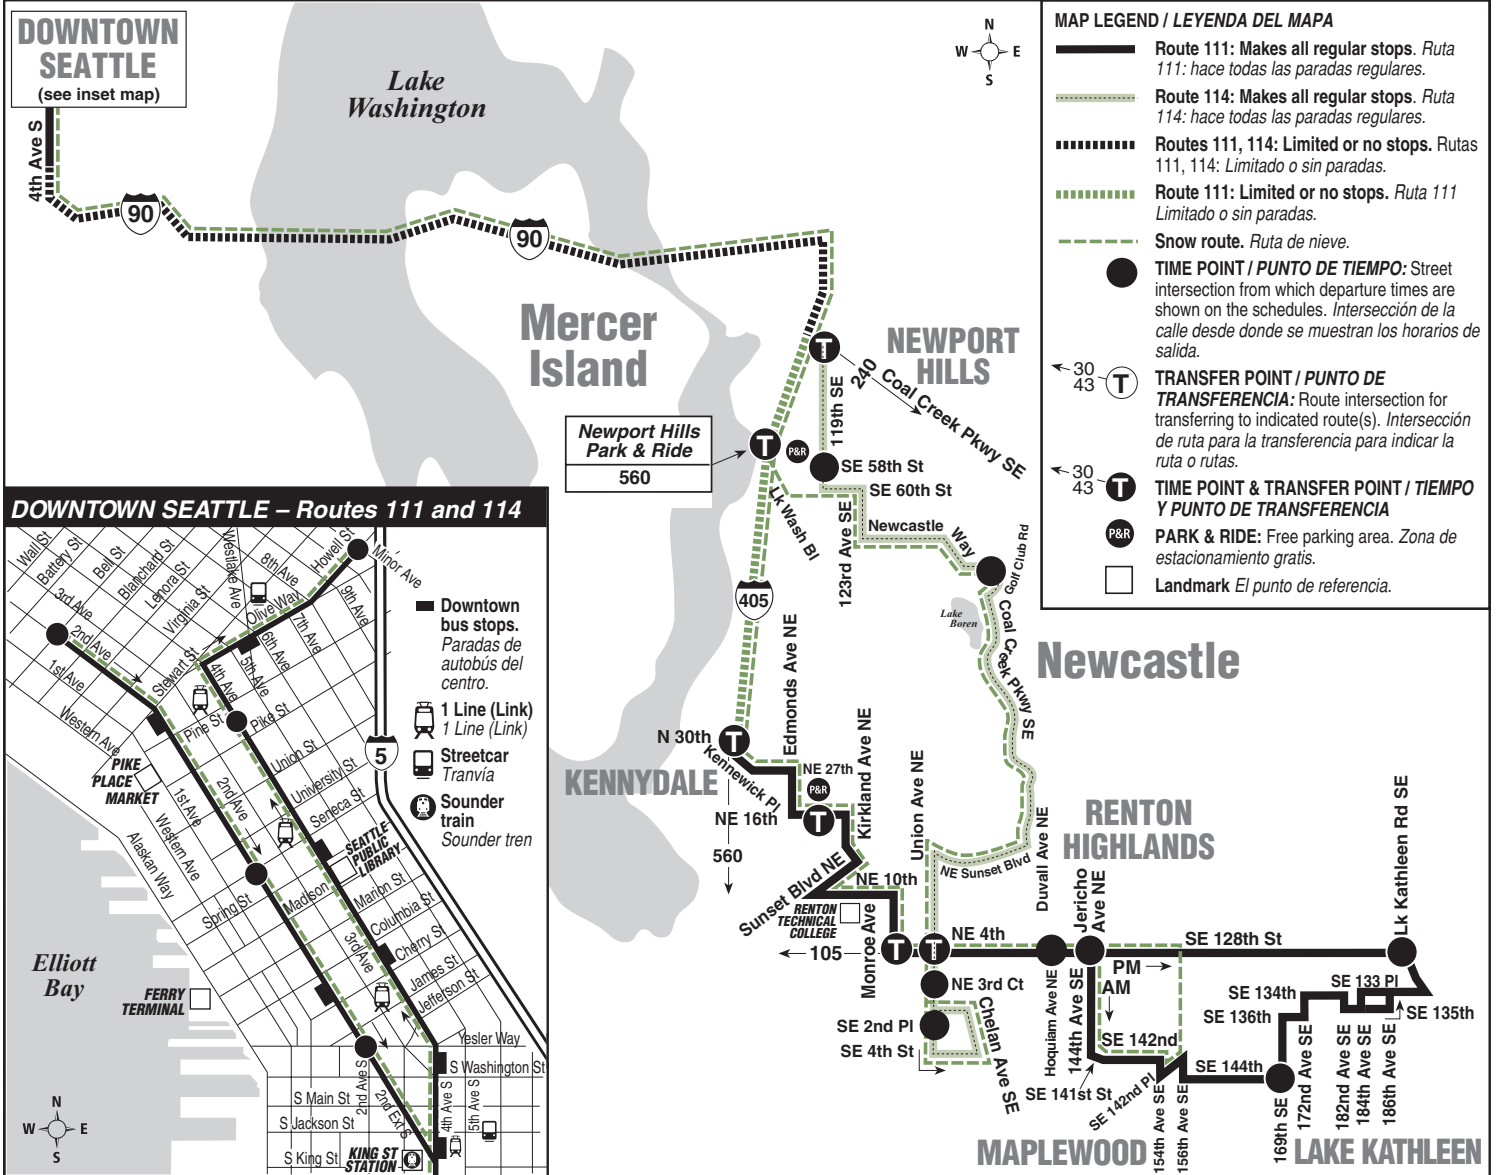

March 19 thru September 16, 2022

Del 19 de marzo al 16 de septiembre de 2022

111, 114

REVISED JUNE 13, 2022

Lake Kathleen, Maplewood, Newcastle, Renton Highlands, Kennydale, Newport Hills, Downtown Seattle

Routes 111, 114

Snow/ Emergency Service

Servicio en caso de nieve o emergencia

During most snow conditions, these buses will follow the special snow routing shown on the map. If Metro declares an emergency, these buses will not operate. Visit kingcounty.gov/metro/snow to register for **Transit Alerts** and to learn more.

En la mayoría de las condiciones de nieve, estos autobuses seguirán las rutas especiales en caso de nieve como se indica en el mapa. Si Metro declara una emergencia, los autobuses no circularán. Visite kingcounty.gov/metro/snow para registrarse y recibir las **alertas de transporte público** y obtener más información.