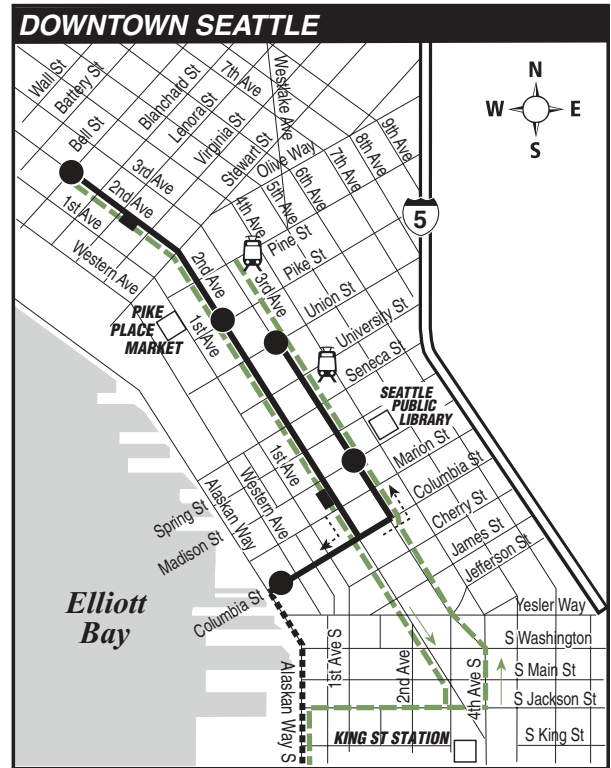

Burien Transit Center, Downtown Seattle

This route does not operate on weekends or holidays.

MAP LEGEND / LEYENDA DEL MAPA

- Bus route. Ruta del autobús.**
- Limited or no stops. Limitado o sin paradas.**
- Snow route. Ruta de nieve.**
- TIME POINT / PUNTO DE TIEMPO:** Street intersection from which departure times are shown on the schedules. *Intersección de la calle desde donde se muestran los horarios de salida.*
- TRANSFER POINT / PUNTO DE TRANSFERENCIA:** Route intersection for transferring to indicated route(s). *Intersección de ruta para la transferencia para indicar la ruta o rutas.*
- TIME POINT & TRANSFER POINT / TIEMPO Y PUNTO DE TRANSFERENCIA**
- PARK & RIDE:** Free or pay parking area. *Zona de aparcamiento gratuito o de pago.*
- Landmark** El punto de referencia.
- 1 Line (Link) 1 Line (Link)**
- Downtown bus stops. Paradas de autobús del centro.**

Route 121 Monday thru Friday to Downtown Seattle

Servicio de lunes a viernes al centro de Seattle

Downtown Seattle		
Burien TC Bay 3	3rd Ave & Madison St	3rd Ave & Union St
Stop #52303	Stop #548	Stop #570
5:30	5:54‡	5:58‡
6:10	6:35‡	6:39‡
6:50	7:20‡	7:24‡
7:30	8:03‡	8:07‡
8:15	8:48‡	8:52‡
4:20	4:51‡	4:55‡
5:05	5:36‡	5:40‡
5:50	6:21‡	6:25‡
6:35	7:06‡	7:10‡
7:20	7:51‡	7:55‡
Bold PM time		
‡ Estimated time.		

Route 121 Monday thru Friday to Burien Transit Center

Servicio de lunes a viernes a Burien Transit Center

Downtown Seattle			
2nd Ave & Bell St	2nd Ave & Pike St	Columbia St & Alaskan Way	Burien TC Bay 5
Stop #250	Stop #300	Stop #1558	Stop #52305
—	6:04	6:09‡	6:35‡
—	6:45	6:50‡	7:16‡
—	7:30	7:35‡	8:01‡
—	8:13	8:18‡	8:44‡
—	8:58	9:03‡	9:29‡
3:26	3:30	3:35‡	4:07‡
4:11	4:15	4:20‡	4:53‡
4:56	5:00	5:06‡	5:39‡
5:40	5:45	5:50‡	6:20‡
6:25	6:30	6:35‡	7:02‡
Bold PM time			
‡ Estimated time.			