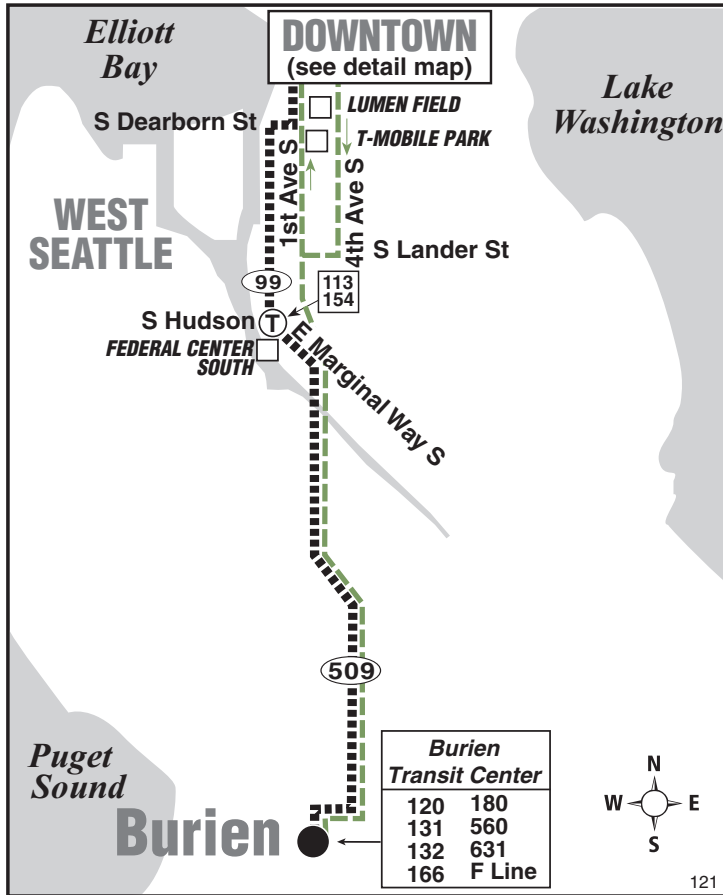

Burien Transit Center, Downtown Seattle

This route does not operate on weekends or holidays.

MAP LEGEND / LEYENDA DEL MAPA

- Bus route. Ruta del autobús.**
- Limited or no stops. Limitado o sin paradas.**
- Snow route. Ruta de nieve.**
- TIME POINT / PUNTO DE TIEMPO:** Street intersection from which departure times are shown on the schedules. *Intersección de la calle desde donde se muestran los horarios de salida.*
- TRANSFER POINT / PUNTO DE TRANSFERENCIA:** Route intersection for transferring to indicated route(s). *Intersección de ruta para la transferencia para indicar la ruta o rutas.*
- TIME POINT & TRANSFER POINT / TIEMPO Y PUNTO DE TRANSFERENCIA**
- PARK & RIDE:** Free or pay parking area. *Zona de aparcamiento gratuito o de pago.*
- Landmark** El punto de referencia.
- 1 Line (Link) 1 Line (Link)**
- Downtown bus stops. Paradas de autobús del centro.**

Route 121 Monday thru Friday to Downtown Seattle

Servicio de lunes a viernes al centro de Seattle

Downtown Seattle		
Burien TC Bay 3	3rd Ave & Madison St	3rd Ave & Union St
Stop #52303	Stop #548	Stop #570
5:30	5:54‡	5:58‡
6:10	6:35‡	6:39‡
6:50	7:20‡	7:24‡
7:30	8:03‡	8:07‡
8:15	8:48‡	8:52‡
4:20	4:51‡	4:55‡
5:05	5:36‡	5:40‡
5:50	6:21‡	6:25‡
6:35	7:06‡	7:10‡
7:20	7:51‡	7:55‡
Bold PM time		
‡ Estimated time.		

Route 121 Monday thru Friday to Burien Transit Center

Servicio de lunes a viernes a Burien Transit Center

Downtown Seattle			
2nd Ave & Bell St	2nd Ave & Pike St	Columbia St & Alaskan Way	Burien TC Bay 5
Stop #250	Stop #300	Stop #1558	Stop #52305
—	6:04	6:09‡	6:35‡
—	6:45	6:50‡	7:16‡
—	7:30	7:35‡	8:01‡
—	8:13	8:18‡	8:44‡
—	8:58	9:03‡	9:29‡
3:26	3:30	3:35‡	4:07‡
4:11	4:15	4:20‡	4:53‡
4:56	5:00	5:06‡	5:39‡
5:40	5:45	5:50‡	6:20‡
6:25	6:30	6:35‡	7:02‡
Bold PM time			
‡ Estimated time.			