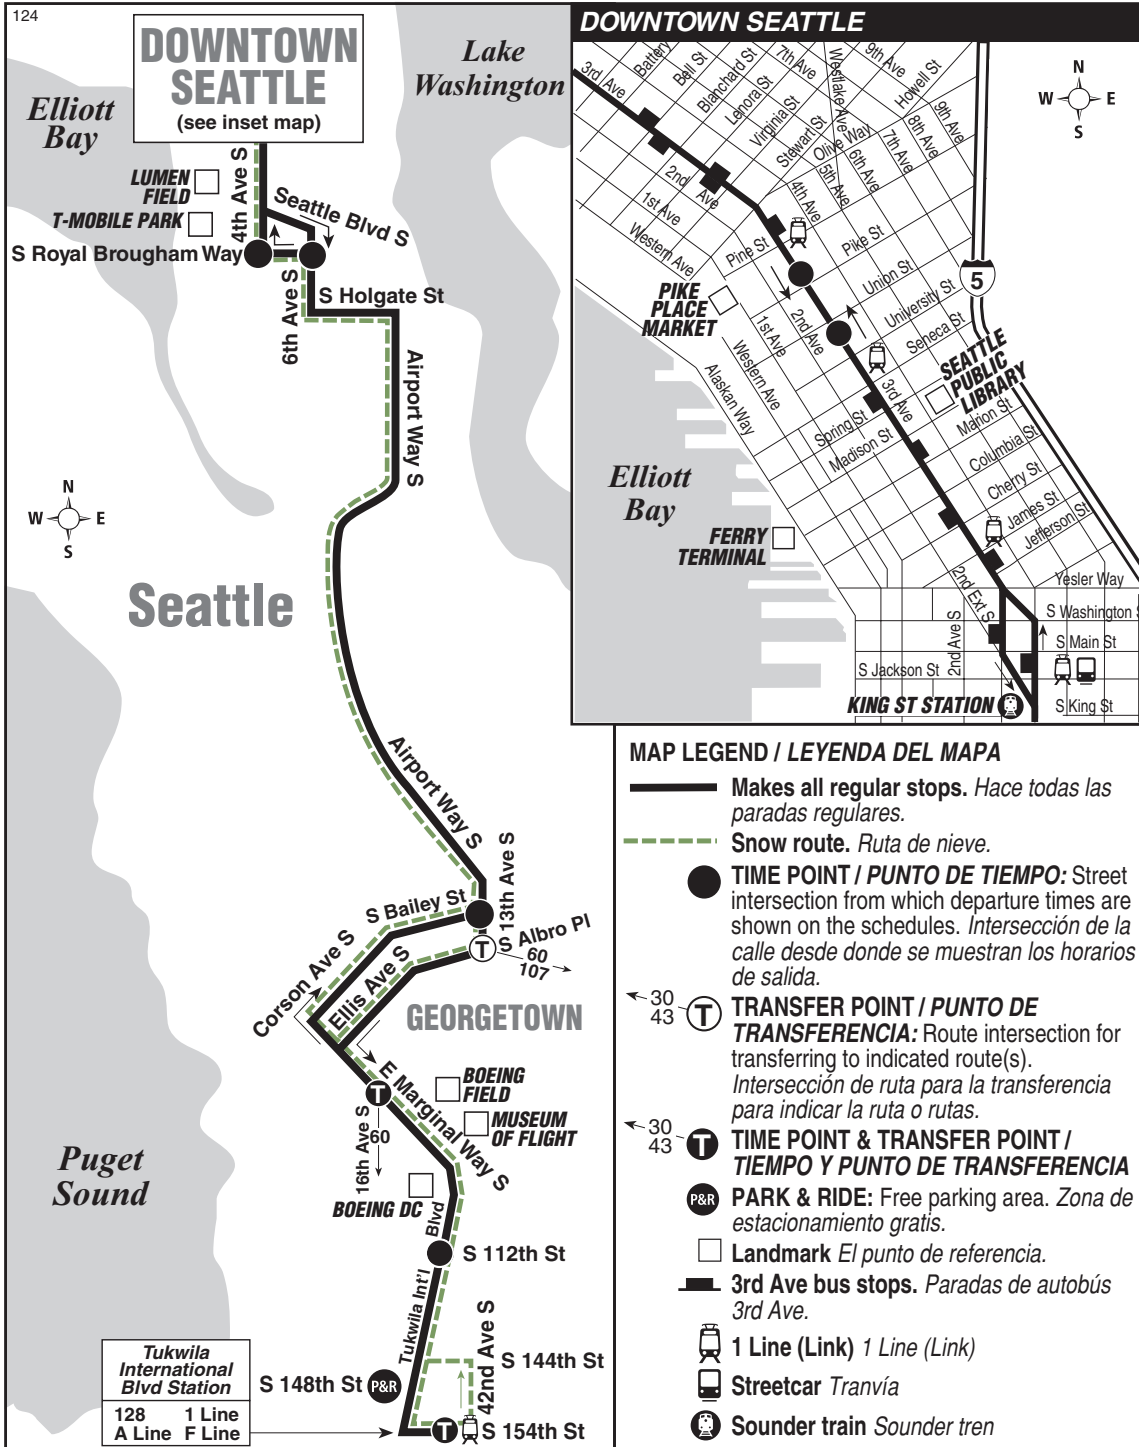

March 19 thru
September 16, 2022

Del 19 de marzo al 16 de
septiembre de 2022

Tukwila International Blvd Station, Boeing Industrial, Georgetown, Downtown Seattle

Snow / Emergency Service

Servicio en caso de nieve o emergencia

Bold PM time

b Trip ends northbound 3rd Ave & Bell St several minutes later.

c Trip starts Sea-Tac Airport 7-10 minutes earlier.

RB Returns to Ryerson Base Garage.

Route 124 Monday thru Friday to Tukwila

Servicio de lunes a viernes a Tukwila

Bold PM time
b Trip ends northbound 3rd Ave & Bell St several minutes later.
c Trip starts Sea-Tac Airport 7-10 minutes earlier.
RB Returns to Ryerson Base Garage.

Route 124 Saturday to Tukwila

Servicio de al sábado a Tukwila

Bold PM time

b Trip ends northbound 3rd Ave & Bell St several minutes later.

c Trip starts Sea-Tac Airport 7-10 minutes earlier.

RB Returns to Ryerson Base Garage.

Route 124 Sunday to Tukwila

Servicio de domingo a Tukwila