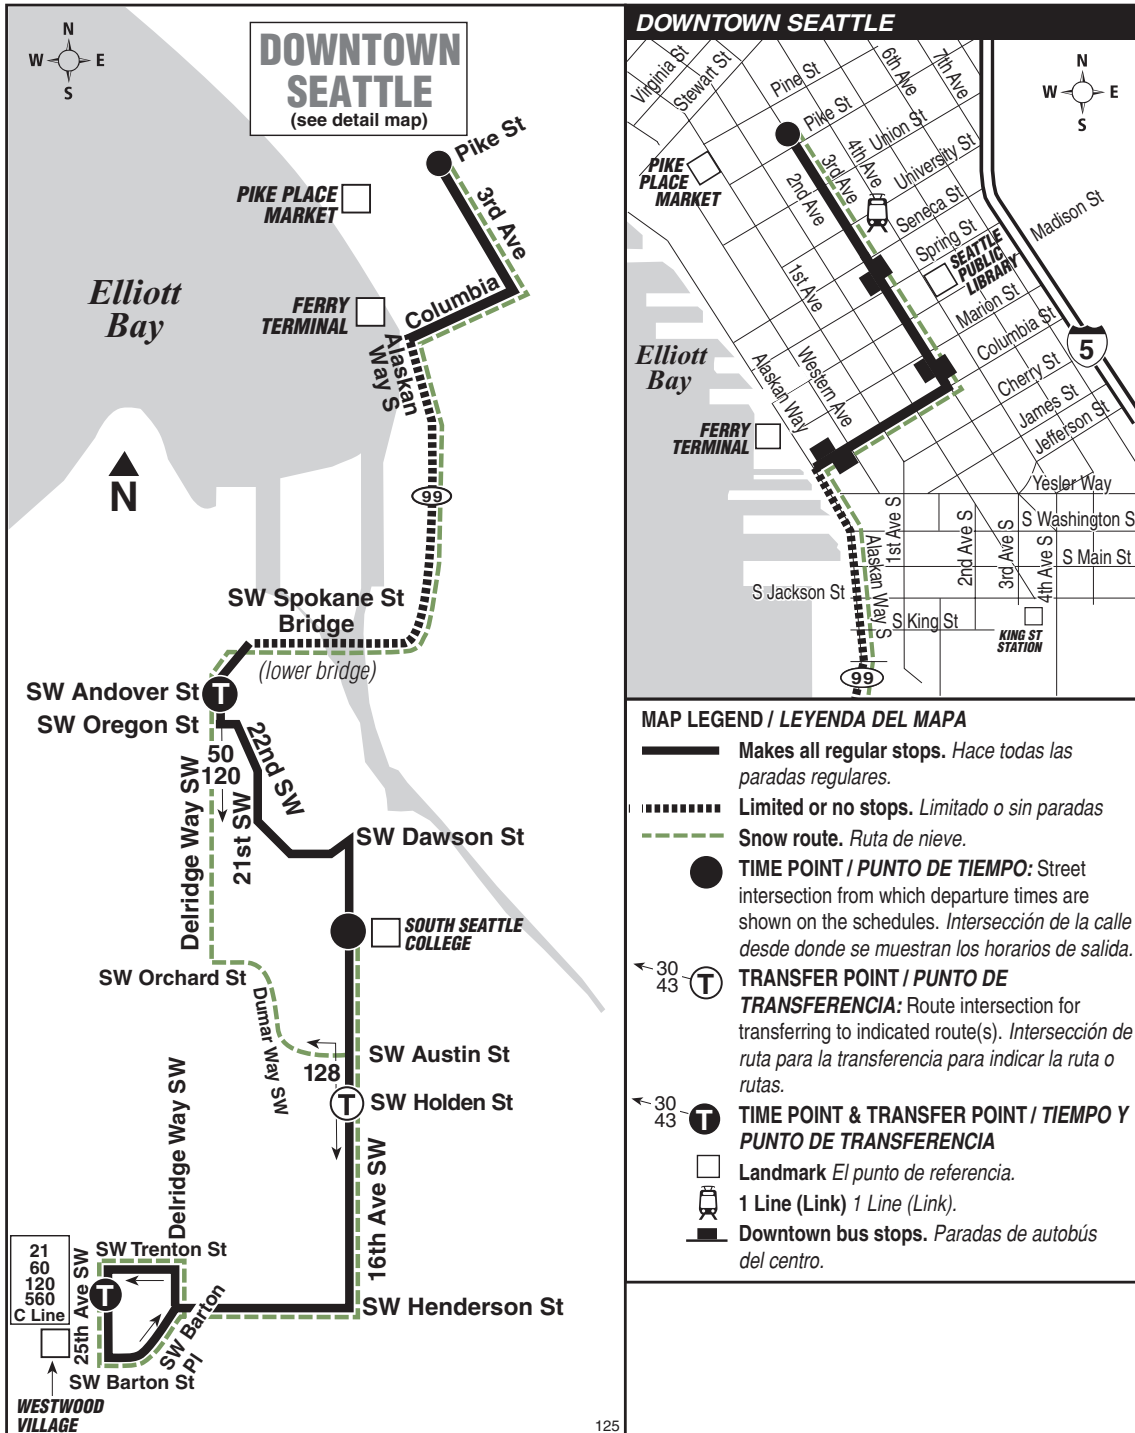

March 19 thru
September 16, 2022

Del 19 de marzo al 16 de
septiembre de 2022

125

Westwood Village, West Seattle, South Seattle College, Downtown Seattle

This route does not operate
on Sundays or holidays.