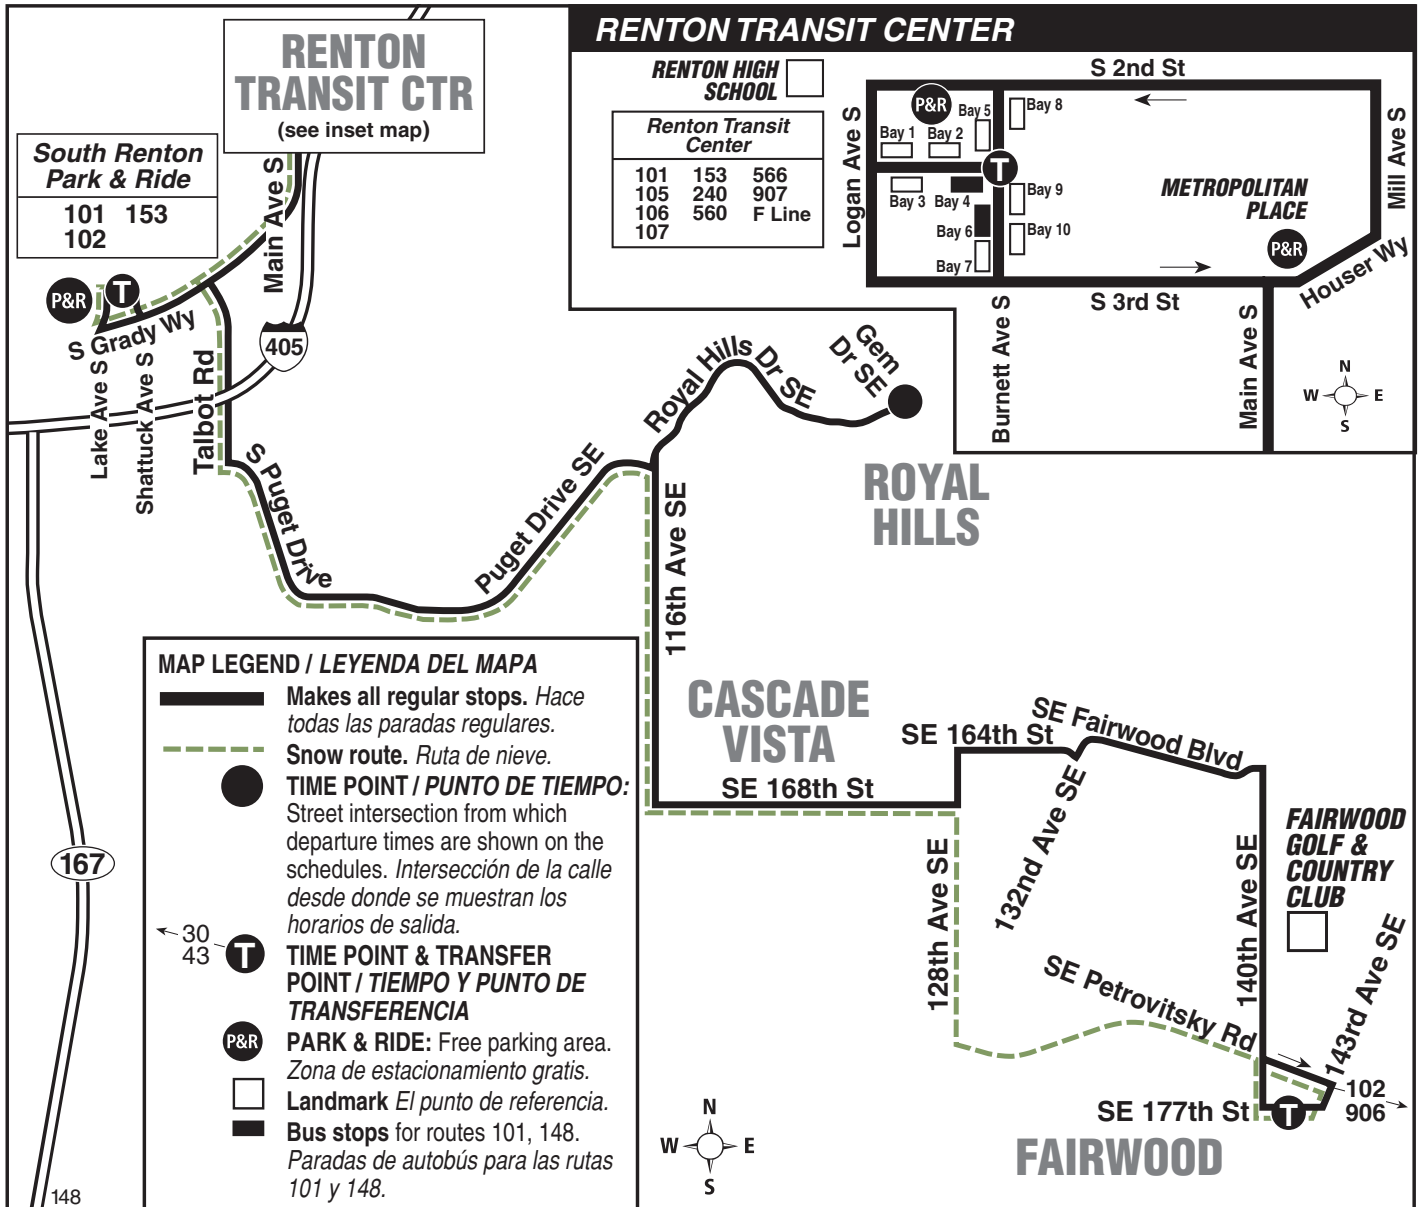

**March 19 thru
September 16, 2022**
Del 19 de marzo al 16 de
septiembre de 2022

148

Fairwood, Renton

Route 148 Monday thru Friday to Renton, Downtown Seattle

Servicio de lunes a viernes a Renton, en el centro de Seattle

Fairwood	Royal Hills			Downtown Seattle		
SE 177th St & 140th Ave SE	Royal Hills Apartments	South Renton P&R Bay 2	Renton TC Bay 2	Renton TC Bay 5	4th Ave & Union St	Pike St & 9th Ave
Stop #60161	Stop #59740	Stop #55938	Stop #46477	Stop #45301	Stop #691	Stop #11130
ROUTE 148			ROUTE 101			
5:45	5:57	6:06	6:15	6:22	7:00	7:04
6:14	6:26	6:36	6:45	6:56	7:34	7:38
6:44	6:56	7:06	7:15	7:27	8:10	8:14
7:14	7:26	7:36	7:45	7:57	8:38	8:42
7:44	7:56	8:06	8:15	8:27	9:07	9:11
8:14	8:26	8:36	8:45	8:57	9:36	9:40
8:44	8:56	9:06	9:15	9:26	10:04	10:08
9:14	9:26	9:36	9:45	9:56	10:32	10:36
9:44	9:56	10:06	10:15	10:26	11:01	11:05
10:14	10:26	10:36	10:45	10:56	11:31	11:35
10:44	10:56	11:06	11:15	11:26	12:00	12:04
11:14	11:26	11:36	11:45	11:56	12:30	12:34
11:43	11:55	12:06	12:15	12:26	1:00	1:04
12:13	12:25	12:36	12:45	12:56	1:30	1:34
12:44	12:56	1:06	1:15	1:26	2:01	2:05
1:14	1:26	1:36	1:45	1:57	2:32	2:36
1:44	1:56	2:06	2:15	2:27	3:04	3:08
2:13	2:26	2:36	2:45	2:57	3:34	3:38
2:43	2:56	3:06	3:15	3:26	4:03	4:07
3:13	3:26	3:36	3:45	3:56	4:33	4:37
3:43	3:56	4:06	4:15	4:25	5:03	5:07
4:12	4:25	4:36	4:45	4:55	5:33	5:37
4:42	4:55	5:06	5:15	5:25	6:01	6:05
5:27	5:40	5:51	6:00	6:11	6:46	6:50
5:58	6:11	6:21	6:30	6:57	7:31	7:35
6:28	6:41	6:51	7:00	7:27	8:01	8:05
6:58	7:11	7:21	7:30	7:57	8:30	8:34
8:00	8:13	8:22	8:30	8:56	9:27	9:31
9:04	9:16	9:25	9:33	—	—	—
10:04	10:16	10:25	10:33	—	—	—

Special Service Information

Most trips on Route 107 are through-routed with Route 148. See Route 107 timetable for specific trips. All trips on Route 148 continue as Route 107 to Rainier Beach upon arrival at the Renton Transit Center.