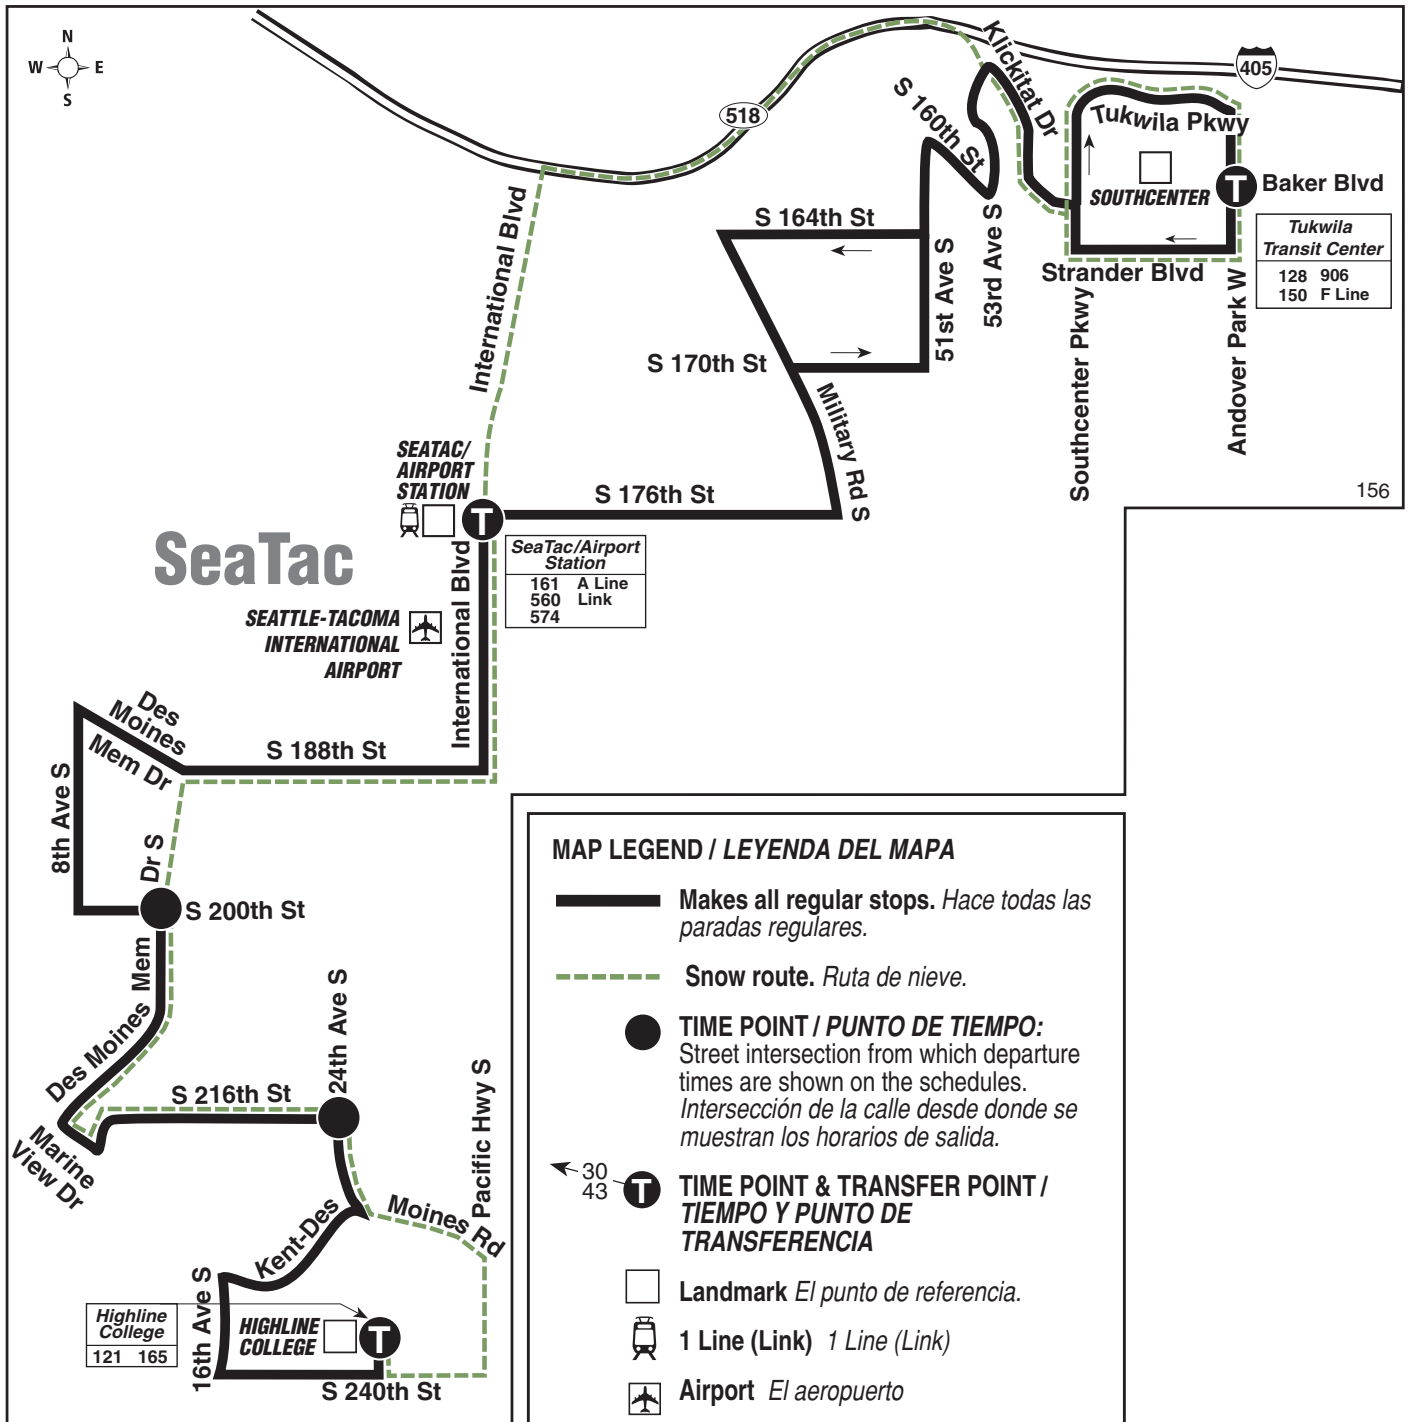

Highline College, Des Moines, SeaTac, Southcenter

Route 156 Monday thru Friday to Southcenter

Servicio de lunes a viernes a Southcenter

| | Des Moines | | SeaTac/Airport Station | Southcenter |
|------------------|-------------------------|----------------------------------|---------------------------|------------------|
| Highline College | 24th Ave S & S 216th St | S 200th St & Des Moines Mem Dr S | S 176th St & Int'l Blvd S | Tukwila TC Bay 1 |
| Stop #47260 | Stop #47403 | Stop #49110 | Stop #60902 | Stop #59312 |
| 5:03 | 5:10 | 5:16 | 5:26 | 5:38 |
| 5:33 | 5:40 | 5:46 | 5:56 | 6:09 |
| 6:03 | 6:10 | 6:16 | 6:27 | 6:41 |
| 6:18 | 6:25 | 6:31 | 6:42 | 6:56 |
| 6:33 | 6:40 | 6:46 | 6:57 | 7:11 |
| 6:48 | 6:55 | 7:01 | 7:12 | 7:26 |
| 7:03 | 7:10 | 7:16 | 7:28 | 7:42 |
| 7:18 | 7:26 | 7:32 | 7:44 | 7:58 |
| 7:33 | 7:41 | 7:47 | 7:59 | 8:13 |
| 8:03 | 8:11 | 8:17 | 8:29 | 8:43 |
| 8:33 | 8:41 | 8:47 | 8:59 | 9:14 |
| 9:03 | 9:11 | 9:17 | 9:29 | 9:44 |
| 9:33 | 9:41 | 9:47 | 9:59 | 10:14 |
| 10:03 | 10:11 | 10:17 | 10:29 | 10:44 |
| 10:33 | 10:41 | 10:47 | 10:59 | 11:14 |
| 11:03 | 11:11 | 11:17 | 11:29 | 11:45 |
| 11:31 | 11:39 | 11:45 | 11:57 | 12:14 |
| 12:01 | 12:09 | 12:15 | 12:27 | 12:44 |
| 12:31 | 12:39 | 12:45 | 12:57 | 1:14 |
| 1:01 | 1:09 | 1:15 | 1:27 | 1:44 |
| 1:31 | 1:39 | 1:45 | 1:57 | 2:14 |
| 2:01 | 2:09 | 2:15 | 2:27 | 2:44 |
| 2:31 | 2:39 | 2:45 | 2:57 | 3:14 |
| 2:59 | 3:07 | 3:13 | 3:25 | 3:42 |
| 3:29 | 3:37 | 3:43 | 3:55 | 4:12 |
| 3:59 | 4:07 | 4:13 | 4:25 | 4:42 |
| 4:29 | 4:37 | 4:43 | 4:55 | 5:12 |
| 4:59 | 5:07 | 5:13 | 5:24 | 5:41 |
| 5:29 | 5:37 | 5:43 | 5:54 | 6:11 |
| 6:02 | 6:10 | 6:16 | 6:27 | 6:43 |
| 6:32 | 6:39 | 6:45 | 6:56 | 7:12 |
| 7:02 | 7:09 | 7:15 | 7:25 | 7:41 |
| 7:32 | 7:39 | 7:45 | 7:55 | 8:11 |
| 8:32 | 8:39 | 8:45 | 8:55 | 9:11 |
| 9:32 | 9:39 | 9:44 | 9:54 | 10:09 |