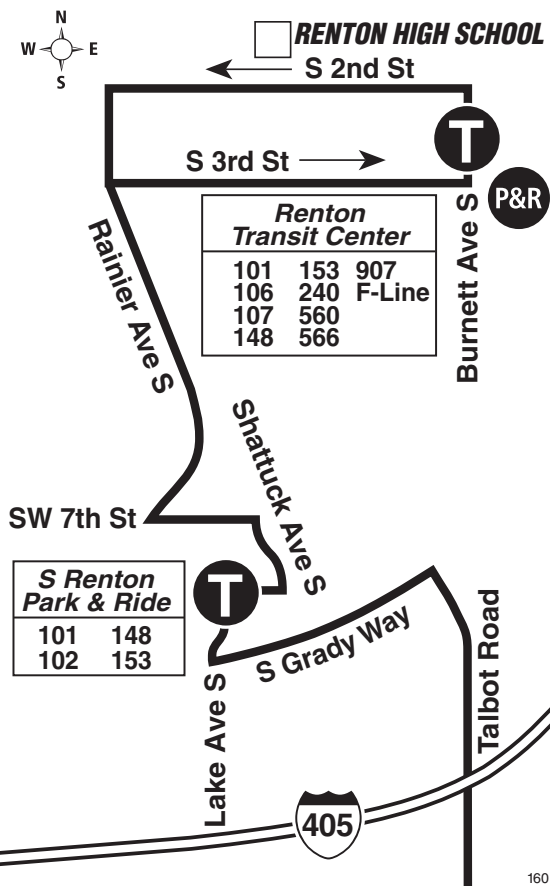

RENTON

MAP LEGEND / LEYENDA DEL MAPA

- Makes all regular stops. *Hace todas las paradas regulares.*
- Route deviation due to snow. *Desviación de ruta debido a la nieve.*
- **TIME POINT/ PUNTO DE TIEMPO:** Street intersection from which departure times are shown on the schedules. *Intersección de la calle desde donde se muestran los horarios de salida.*
- **TIME POINT & TRANSFER POINT / TIEMPO Y PUNTO DE TRANSFERENCIA**
- **PARK & RIDE:** Free or pay parking area. *Zona de aparcamiento gratuito o de pago.*
- **Landmark** *El punto de referencia.*
- **Sounder train** *Sounder tren*

KENT STATION

AUBURN