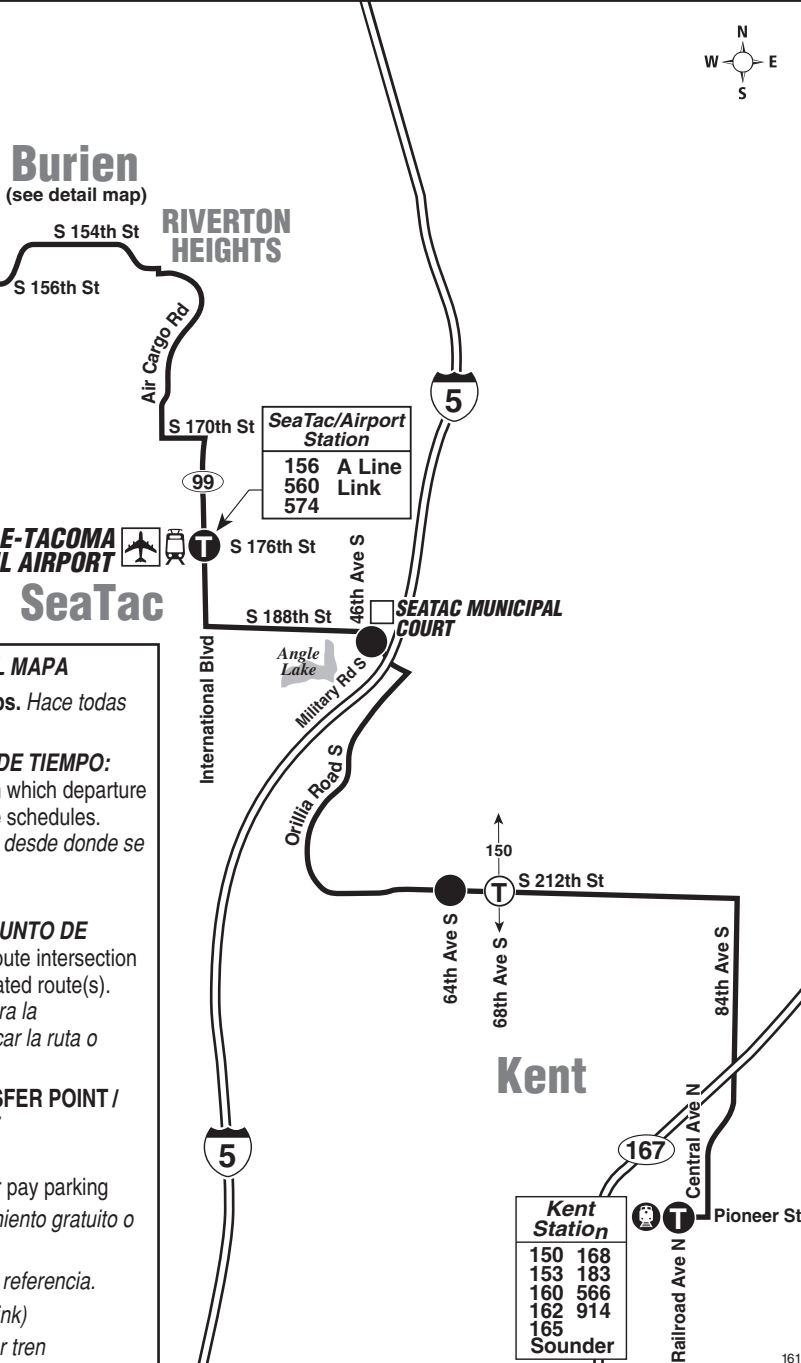

Kent, Sea-Tac International Airport, Burien

BURIEN

Burien Transit Center	
120 132 560	F Line
131 165 631	

SW 148th St
SW 150th St
TOWN PLAZA
4th Ave SW
S 156th St

Snow / Emergency Service Servicio en caso de nieve o emergencia

Route 161 Sunday to Kent

Servicio de domingo a Kent

Burien TC Bay 6	SeaTac Airport Station Bay 1	S 188th St & Military Rd S	S 212th St & 64th Ave S	Kent Station Bay 3	To Route
Stop #52306	Stop #61080	Stop #53503	Stop #58079	Stop #57453	
5:28	5:40	5:45	5:52	6:01	168
5:58	6:10	6:15	6:22	6:31	168
6:32	6:44	6:49	6:56	7:05	168
7:03	7:15	7:20	7:27	7:36	168
7:34	7:46	7:51	7:58	8:08	168
8:04	8:16	8:21	8:28	8:38	168
8:34	8:46	8:51	8:58	9:08	168
8:50	9:02	9:07	9:14	9:24	168
9:21	9:33	9:38	9:45	9:55	168
9:50	10:02	10:08	10:15	10:25	168
10:21	10:33	10:39	10:46	10:56	168
10:50	11:02	11:08	11:15	11:26	168
11:20	11:32	11:39	11:46	11:57	168
11:50	12:02	12:09	12:16	12:27	168
12:23	12:35	12:42	12:49	1:00	168
12:55	1:07	1:14	1:21	1:32	168
1:25	1:37	1:44	1:51	2:02	168
1:54	2:07	2:14	2:21	2:32	168
2:24	2:37	2:44	2:51	3:02	168
2:54	3:07	3:14	3:21	3:32	168
3:24	3:37	3:44	3:51	4:02	168
3:54	4:07	4:14	4:21	4:32	168
4:23	4:36	4:43	4:51	5:02	168
4:53	5:06	5:13	5:21	5:32	168
5:21	5:34	5:41	5:49	6:00	168
5:53	6:06	6:13	6:21	6:31	168
6:22	6:34	6:41	6:48	6:58	168
6:49	7:01	7:08	7:15	7:25	168
7:19	7:31	7:38	7:45	7:55	168
7:37	7:49	7:55	8:02	8:12	168
8:07	8:19	8:25	8:32	8:42	168
8:37	8:49	8:55	9:02	9:12	SB
9:11	9:23	9:29	9:36	9:45	168
9:40	9:52	9:58	10:05	10:14	SB
10:11	10:22	10:28	10:35	10:44	168
10:37	10:48	10:54	11:01	11:10	
11:10	11:21	11:26	11:33	11:42	168
11:38	11:49	11:54	12:01	12:10	
12:43	12:54	12:59	1:06	1:15	
Bold PM time					
SB Returns to South Base Garage.					