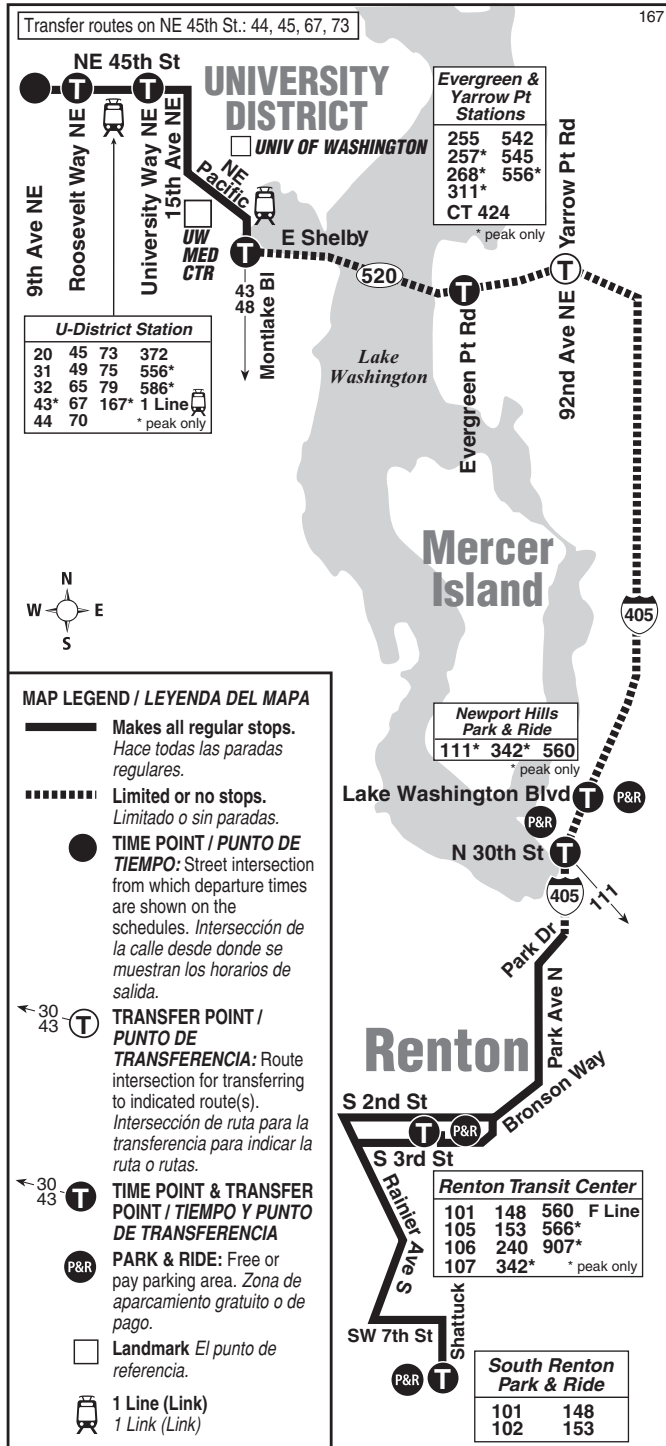

March 19 thru September 16, 2022

Del 19 de marzo al 16 de septiembre de 2022

## Renton, Renton Boeing, Kennydale, Newport Hills P&R, Evergreen Point, University District

This route does not operate on weekends or holidays.

### Route 167 Monday thru Friday to University District

Servicio de lunes a viernes a Distrito Universitario

		Kennydale	Newport Hills P&R	Evergreen Station	Montlake	University District	
South Renton P&R Bay 2	Renton TC Bay 3	I-405 & NE 30th St	I-405 & Lk Washington Blvd SE	SR-520 & Evergreen Pt Rd	Montlake Blvd E & E Shelby St	U-District Station Bay 2	NE 45th St & 9th Ave NE
Stop #55938	Stop #46478	Stop #80322	Stop #82780	Stop #71355	Stop #25752	Stop #11358	Stop #29455
6:04	6:09	6:22	6:29	6:41‡	6:47‡	6:57‡	6:58‡
6:31	6:37	6:52	6:59	7:12‡	7:19‡	7:31‡	7:32‡
7:02	7:09	7:25	7:32	7:45‡	7:53‡	8:05‡	8:06‡
7:44	7:50	8:06	8:14	8:28‡	8:36‡	8:48‡	8:49‡

### Route 167 Monday thru Friday to Renton

Servicio de lunes a viernes a Renton

University District	Montlake	Evergreen Station	Newport Hills P&R	Kennydale		
NE 45 St & Roosevelt Way NE	U-District Station Bay 3	Montlake Blvd E & SR-520	SR-520 & Evergreen Pt Rd	I-405 & Lk Washington Blvd SE	I-405 & N 30th S	Renton TC Bay 1
Stop #29865	Stop #10911	Stop #25243	Stop #71348	Stop #84280	Stop #79952	Stop #46476
<b>3:38</b>	<b>3:41</b>	<b>3:54‡</b>	<b>4:01‡</b>	<b>4:23‡</b>	<b>4:29‡</b>	<b>4:42‡</b>
<b>4:08</b>	<b>4:11</b>	<b>4:24‡</b>	<b>4:31‡</b>	<b>4:55‡</b>	<b>5:01‡</b>	<b>5:14‡</b>
<b>4:38</b>	<b>4:41</b>	<b>4:54‡</b>	<b>5:01‡</b>	<b>5:25‡</b>	<b>5:31‡</b>	<b>5:44‡</b>
<b>5:06</b>	<b>5:09</b>	<b>5:22‡</b>	<b>5:29‡</b>	<b>5:54‡</b>	<b>6:00‡</b>	<b>6:13‡</b>