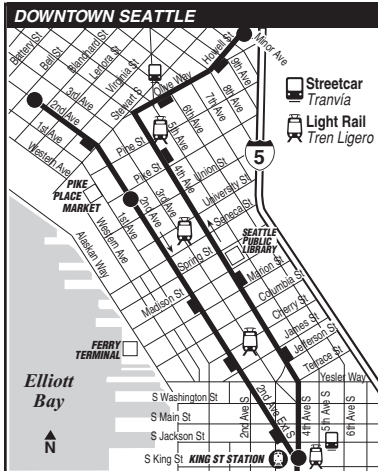

March 19 thru September 16, 2022

Del 19 de marzo al 16 de septiembre de 2022

177

Federal Way, Downtown Seattle

This route does not operate on weekends or holidays.

MAP LEGEND / LEYENDA DEL MAPA

- **—** Makes all regular stops. *Hace todas las paradas regulares.*
- **-----** Limited or no stops. *Limitado o sin paradas.*
- **- - - - -** Snow route. *Ruta de nieve.*
- **●** **TIME POINT / PUNTO DE TIEMPO:** Street intersection from which departure times are shown on the schedules. *Intersección de la calle desde donde se muestran los horarios de salida.*
- **←30 43 T** **TRANSFER POINT / PUNTO DE TRANSFERENCIA:** Route intersection for transferring to indicated route(s). *Intersección de ruta para la transferencia para indicar la ruta o rutas.*
- **←30 43 T** **TIME POINT & TRANSFER POINT / TIEMPO Y PUNTO DE TRANSFERENCIA**
- **P&R** **PARK & RIDE:** Free parking area. *Zona de estacionamiento gratis.*
- **□** **Landmark** *El punto de referencia.*
- **—** **Downtown bus stops.** *Paradas de autobús del centro.*
- **1 Line (Link)** *1 Line (Link)*
- **Tranvía** *Streetcar*
- **Sounder tren** *Sounder train*

Snow/ Emergency Service

Servicio en caso de nieve o emergencia

During most snow conditions, this bus will follow the special snow routing shown on the map. If Metro declares an emergency, the bus will not operate. Visit kingcounty.gov/metro/snow to register for **Transit Alerts** and to learn more.

*En la mayoría de las condiciones de nieve, este autobús seguirá la ruta especial en caso de nieve como se indica en el mapa. Si Metro declara una emergencia, el autobús no circulará. Visite kingcounty.gov/metro/snow para registrarse y recibir las **alertas de transporte público** y obtener más información.*